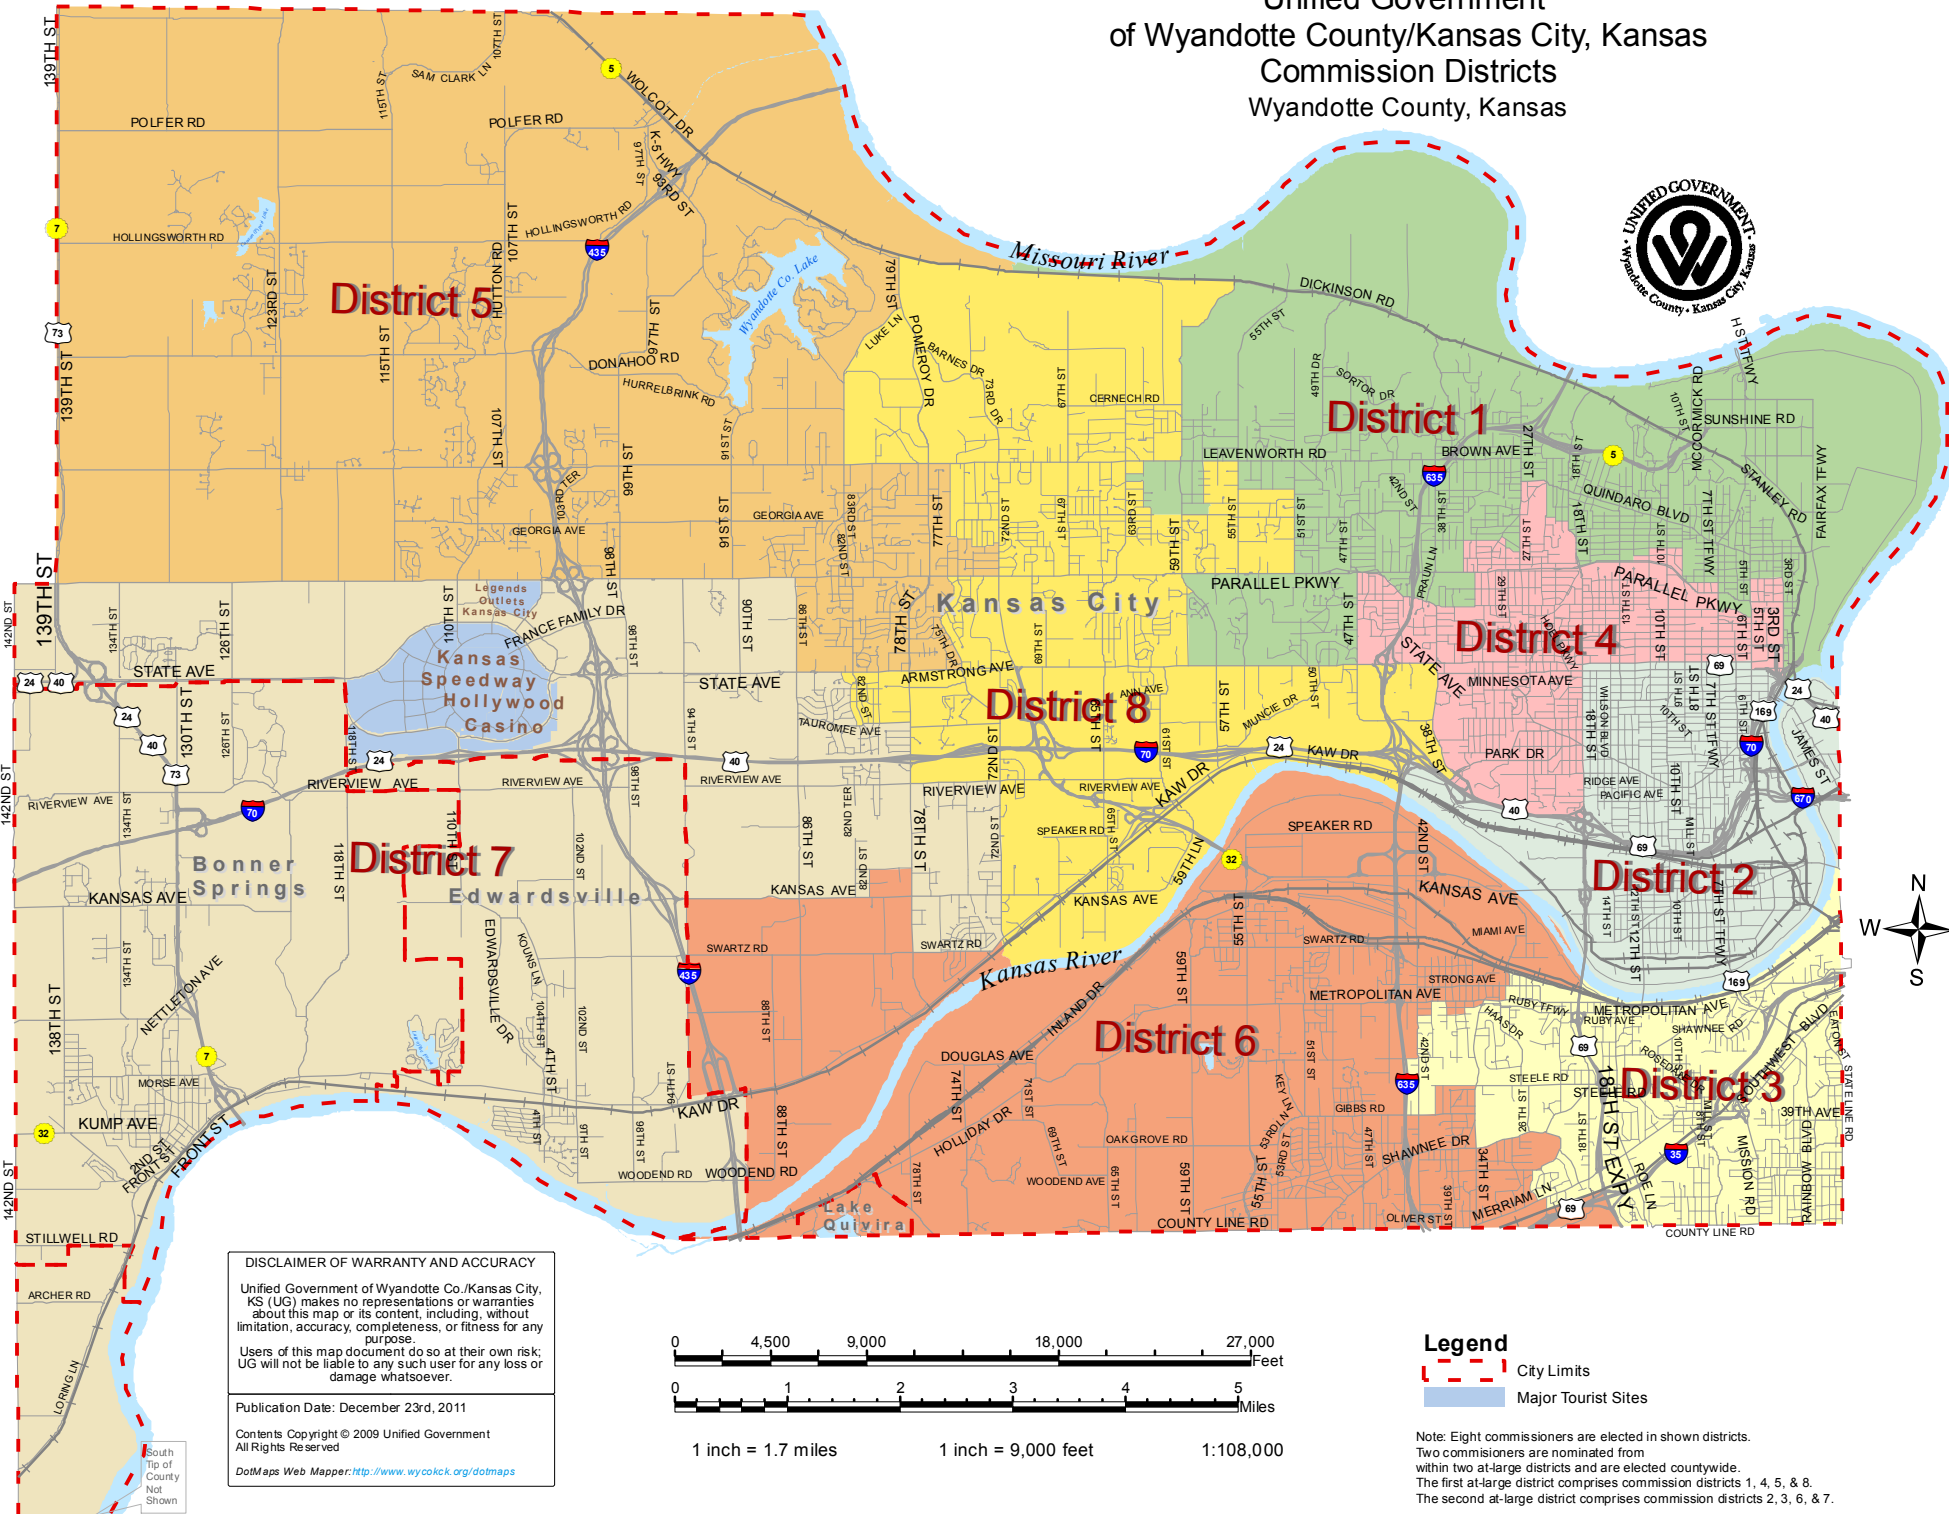

Unified Government of Wyandotte County/Kansas City, Kansas Commission Districts Wyandotte County, Kansas

DISCLAIMER OF WARRANTY AND ACCURACY
Unified Government of Wyandotte Co./Kansas City, KS (UG) makes no representations or warranties about this map or its content, including, without limitation, accuracy, completeness, or fitness for any purpose.
Users of this map document do so at their own risk; UG will not be liable to any such user for any loss or damage whatsoever.

Publication Date: December 23rd, 2011
Contents Copyright © 2009 Unified Government
All Rights Reserved
DotMaps Web Mapper: <http://www.wycock.org/dotmaps>