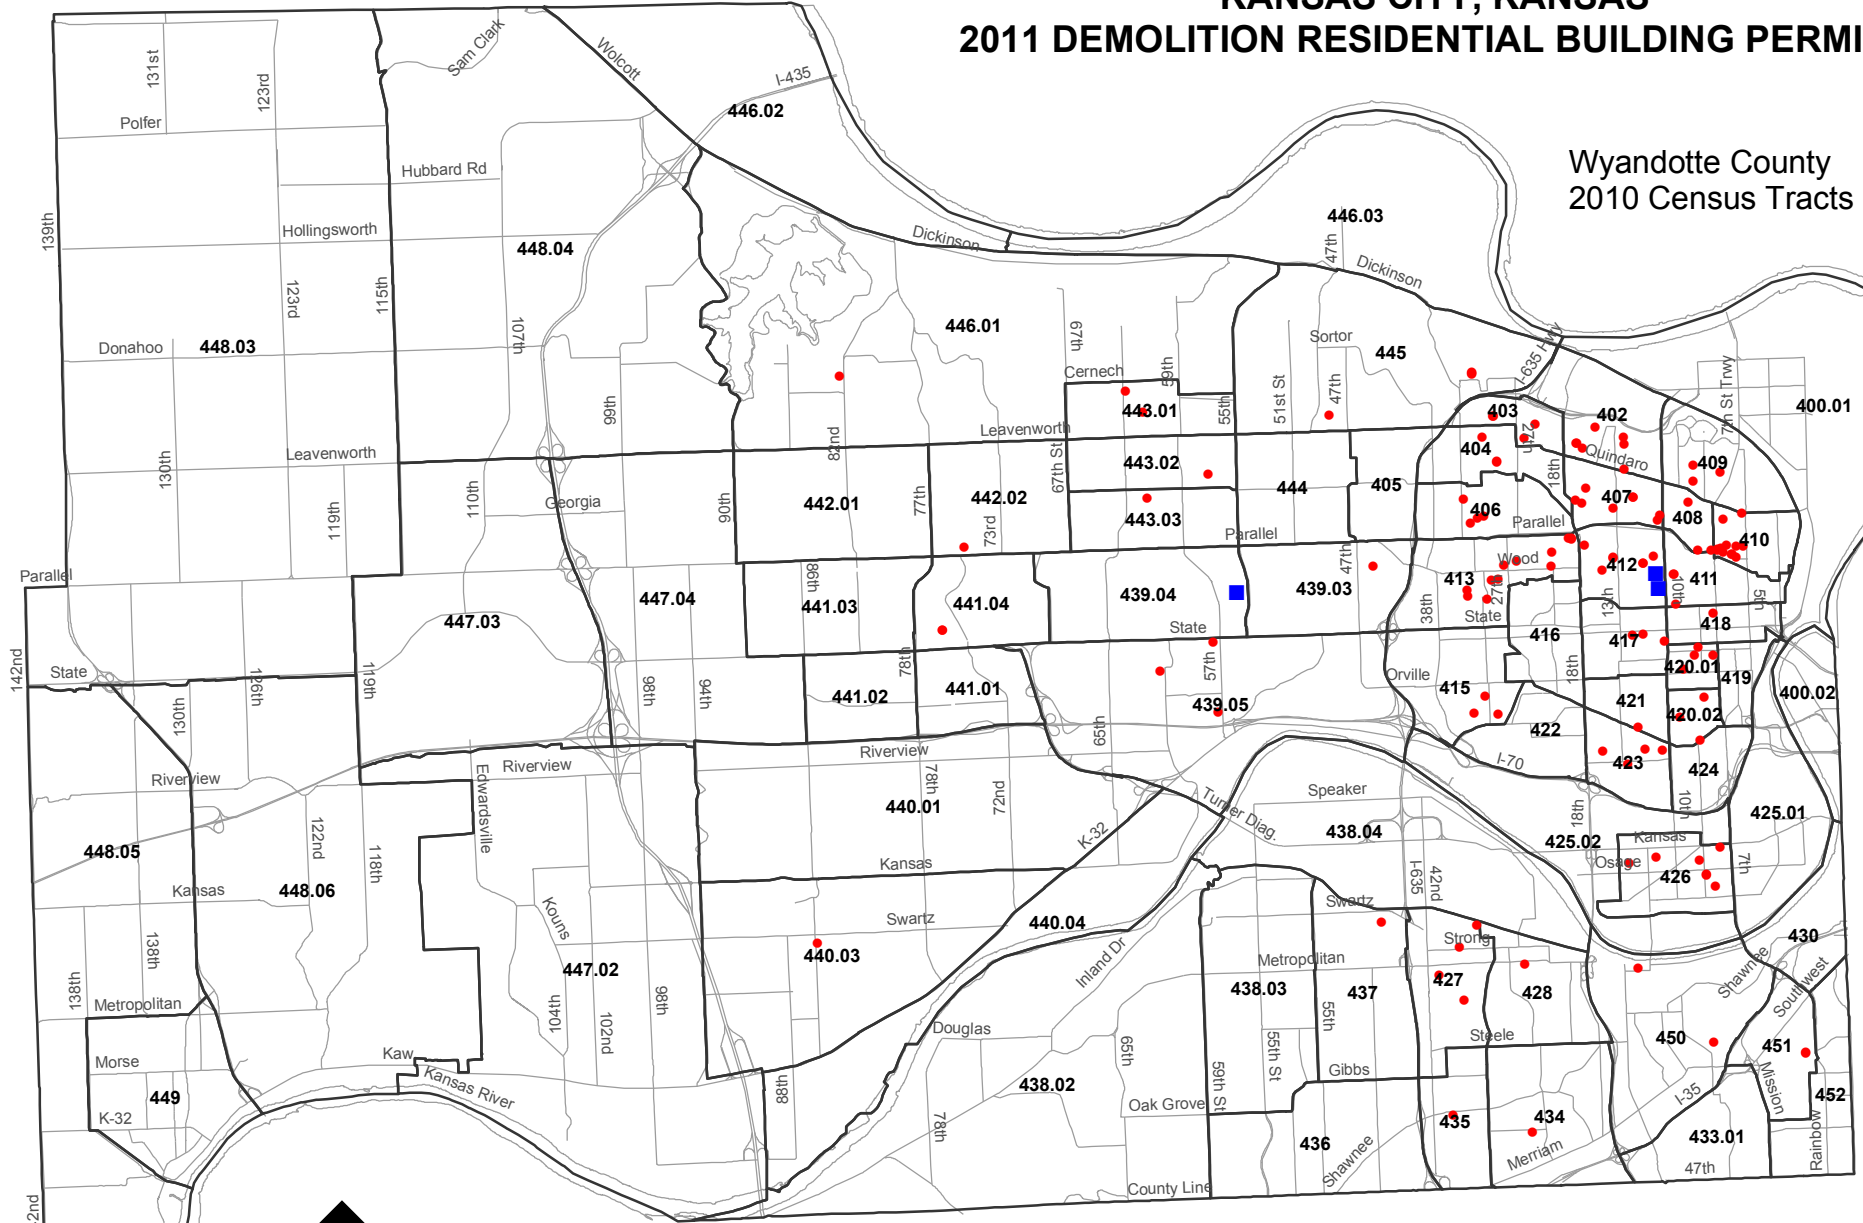

**PERMITS FOR RESIDENTIAL DEMOLITIONS,
BY TYPE AND CENSUS TRACT, KANSAS CITY, KANSAS (2011)**

**PERMITS FOR RESIDENTIAL DEMOLITIONS,
BY TYPE AND CENSUS TRACT, KANSAS CITY, KANSAS (2011)**

Census Tract	Residential Demolition Permits			Multi-Family Units	Total Permits	Total Units
	Single Family	Duplex	Multi-Family			
40001	0	0	0	0	0	0
40002	0	0	0	0	0	0
40200	7	0	0	0	7	7
40300	4	0	0	0	4	4
40400	3	0	0	0	3	3
40500	0	0	0	0	0	0
40600	4	0	0	0	4	4
40700	7	0	0	0	7	7
40800	3	0	0	0	3	3
40900	3	0	0	0	3	3
41000	12	0	0	0	12	12
41100	3	0	0	0	3	3
41200	7	2	0	0	9	11
41300	12	0	0	0	12	12
41500	3	0	0	0	3	3
41600	0	0	0	0	0	0
41700	3	0	0	0	3	3
41800	1	0	0	0	1	1
41900	0	0	0	0	0	0
42001	4	0	0	0	4	4
42002	3	0	0	0	3	3
42100	1	0	0	0	1	1
42200	0	0	0	0	0	0
42300	4	0	0	0	4	4
42400	0	0	0	0	0	0
42501	0	0	0	0	0	0
42502	0	0	0	0	0	0
42600	7	0	0	0	7	7
42700	4	0	0	0	4	4
42800	1	0	0	0	1	1
43000	0	0	0	0	0	0
43301	0	0	0	0	0	0
43400	1	0	0	0	1	1
43500	1	0	0	0	1	1
43600	0	0	0	0	0	0

**PERMITS FOR RESIDENTIAL DEMOLITIONS,
BY TYPE AND CENSUS TRACT, KANSAS CITY, KANSAS (2011)**

Census Tract	Residential Demolition Permits			Multi-Family Units	Total Permits	Total Units
	Single Family	Duplex	Multi-Family			
43700	1	0	0	0	1	1
43802	0	0	0	0	0	0
43803	0	0	0	0	0	0
43804	0	0	0	0	0	0
43903	1	0	0	0	1	1
43904	0	1	0	0	1	2
43905	3	0	0	0	3	3
44001	0	0	0	0	0	0
44003	1	0	0	0	1	1
44004	0	0	0	0	0	0
44101	0	0	0	0	0	0
44102	0	0	0	0	0	0
44103	0	0	0	0	0	0
44104	2	0	0	0	2	2
44201	0	0	0	0	0	0
44202	1	0	0	0	1	1
44301	2	0	0	0	2	2
44302	1	0	0	0	1	1
44303	1	0	0	0	1	1
44400	0	0	0	0	0	0
44500	4	0	0	0	4	4
44601	1	0	0	0	1	1
44602	0	0	0	0	0	0
44603	0	0	0	0	0	0
44703	0	0	0	0	0	0
44704	0	0	0	0	0	0
44803	0	0	0	0	0	0
44804	0	0	0	0	0	0
45000	2	0	0	0	2	2
45100	2	0	0	0	2	2
45200	0	0	0	0	0	0
Total	120	3	0	0	123	126

Wyandotte County
2010 Census Tracts

123 Permits were issued for demolition of
126 Housing Units in Kansas City, Kansas in 2011.

● Single Family Permit (120) ■ Duplex (3 Permits - 6 Units)

NORTH

1
Miles