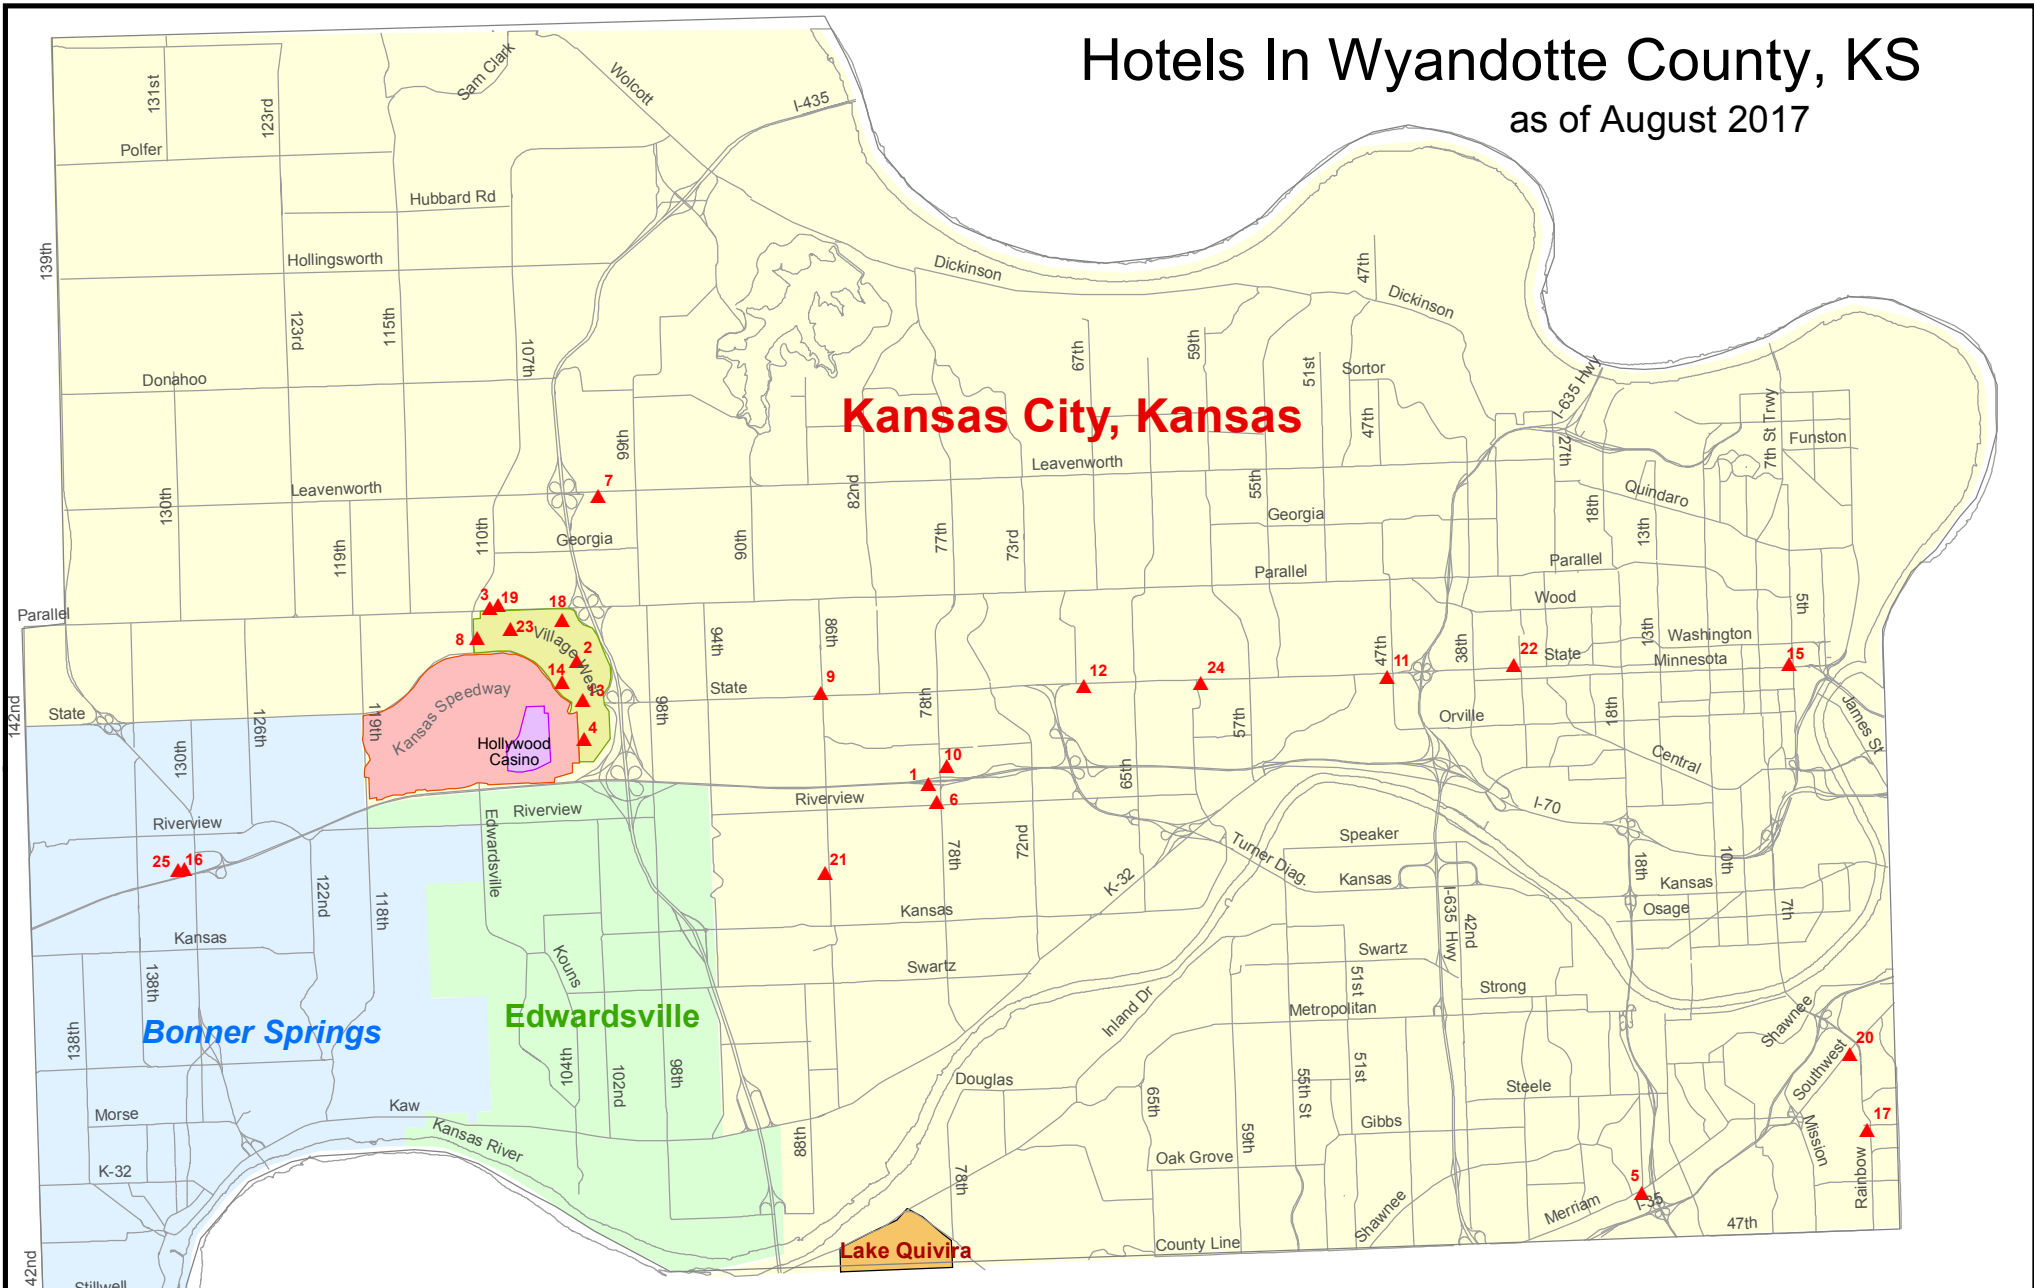

# Hotels In Wyandotte County, KS

as of August 2017

Hotel Name	Address	Hotel Name	Address	Hotel Name	Address
1 American Motel	7949 Splitlog Av, KC KS 66112	9 Crest Motel	8600 State Av, KC KS 66112	17 Holiday Inn Express	3932 Rainbow Blvd, KC KS 66103
2 Best Western Premier	10401 France Family Dr, KC KS 66111	10 Days Inn Kansas Speedway	7721 Elizabett Av, KC KS 66102	18 Holiday Inn Express & Suites	1931 Prairie Crossing, KC KS 66111
3 Candlewood Suites	10920 Parallel Pkwy, KC KS 66111	11 Flamingo Motel	4725 State Av, KC KS 66102	19 Homewood Suites	10922 Parallel Pkwy, KC KS 66109
4 Chateau Avalon	701 Village West Pkwy, KC KS 66111	12 Gables Motel	6831 State Av, KC KS 66109	20 Oak Tree Inn	501 Southwest Blvd, KC KS 66103
5 Clark Motel	1807 Merriam Dr, KC KS 66103	13 Great Wolf Lodge	10401 Cabela Dr, KC KS 66111	21 Penrod Motel	224 S 86th St, KC KS 66109
6 Comfort Inn	234 N 78th St, KC KS 66112	14 Hampton Inn	1400 Village West Pkwy, KC KS 66111	22 Relax Inn	3228 State Av, KC KS 66102
7 Comfort Suites	3000 N 103rd Ter, KC KS 66109	15 Hilton Garden Inn	520 Minnesota Av, KC KS 66101	23 Residence Inn	1877 Village West Pkwy, KC KS 66111
8 Country Inn & Suites	1805 N 110th St, KC KS 66111	16 Holiday Inn Express	13031 Ridge Dr, BS KS 66012	24 Sharons Motel	6021 State, Av KC KS 66102
				25 Super 8	13041 Ridge Dr, BS KS 66012