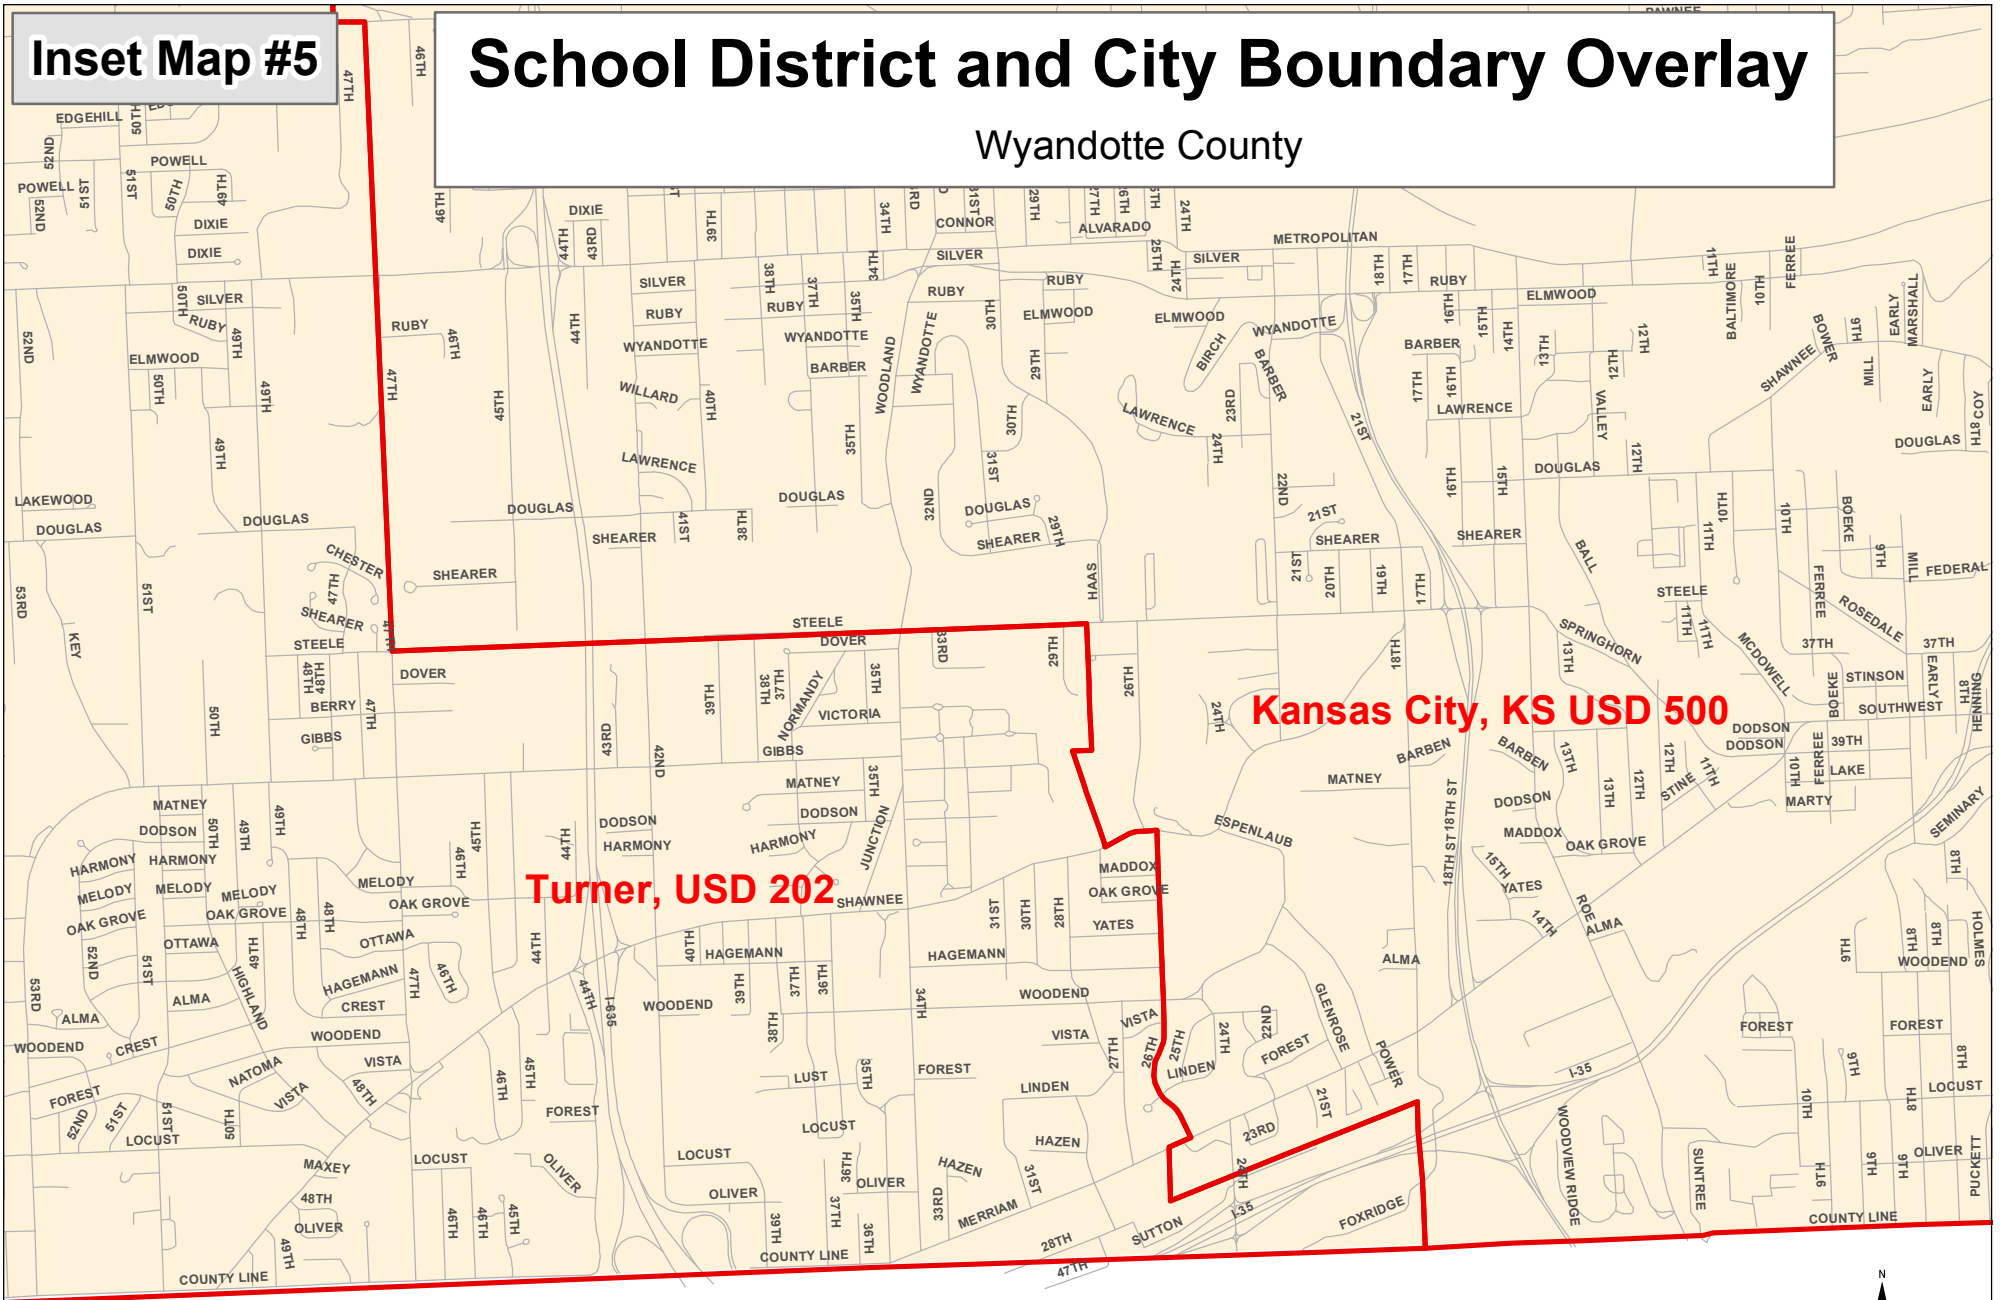

Inset Map #5

School District and City Boundary Overlay

Wyandotte County

Turner, USD 202

Kansas City, KS USD 500

Legend

-  School District Boundary
-  Kansas City

Note: This map and its contents are for general informational purposes only. Users of this map do so at their own risk. For specific questions regarding school boundaries, contact the appropriate school district.

0.25

Miles