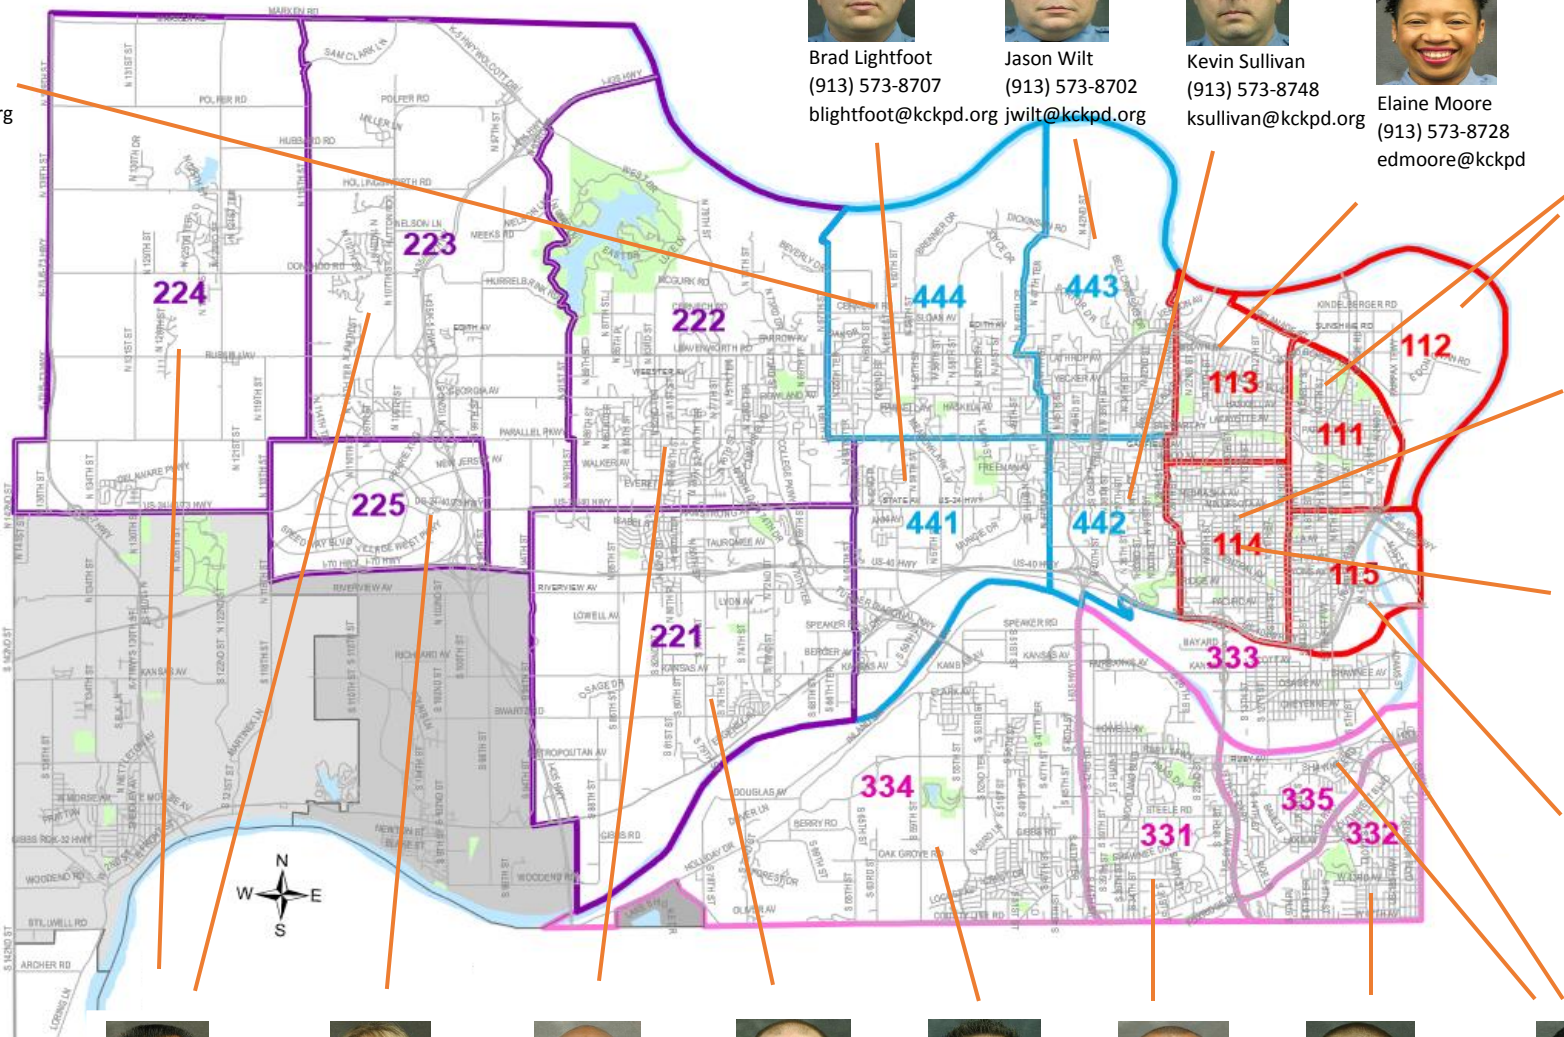

Kansas City Kansas Police Department Community Policing Unit District Map