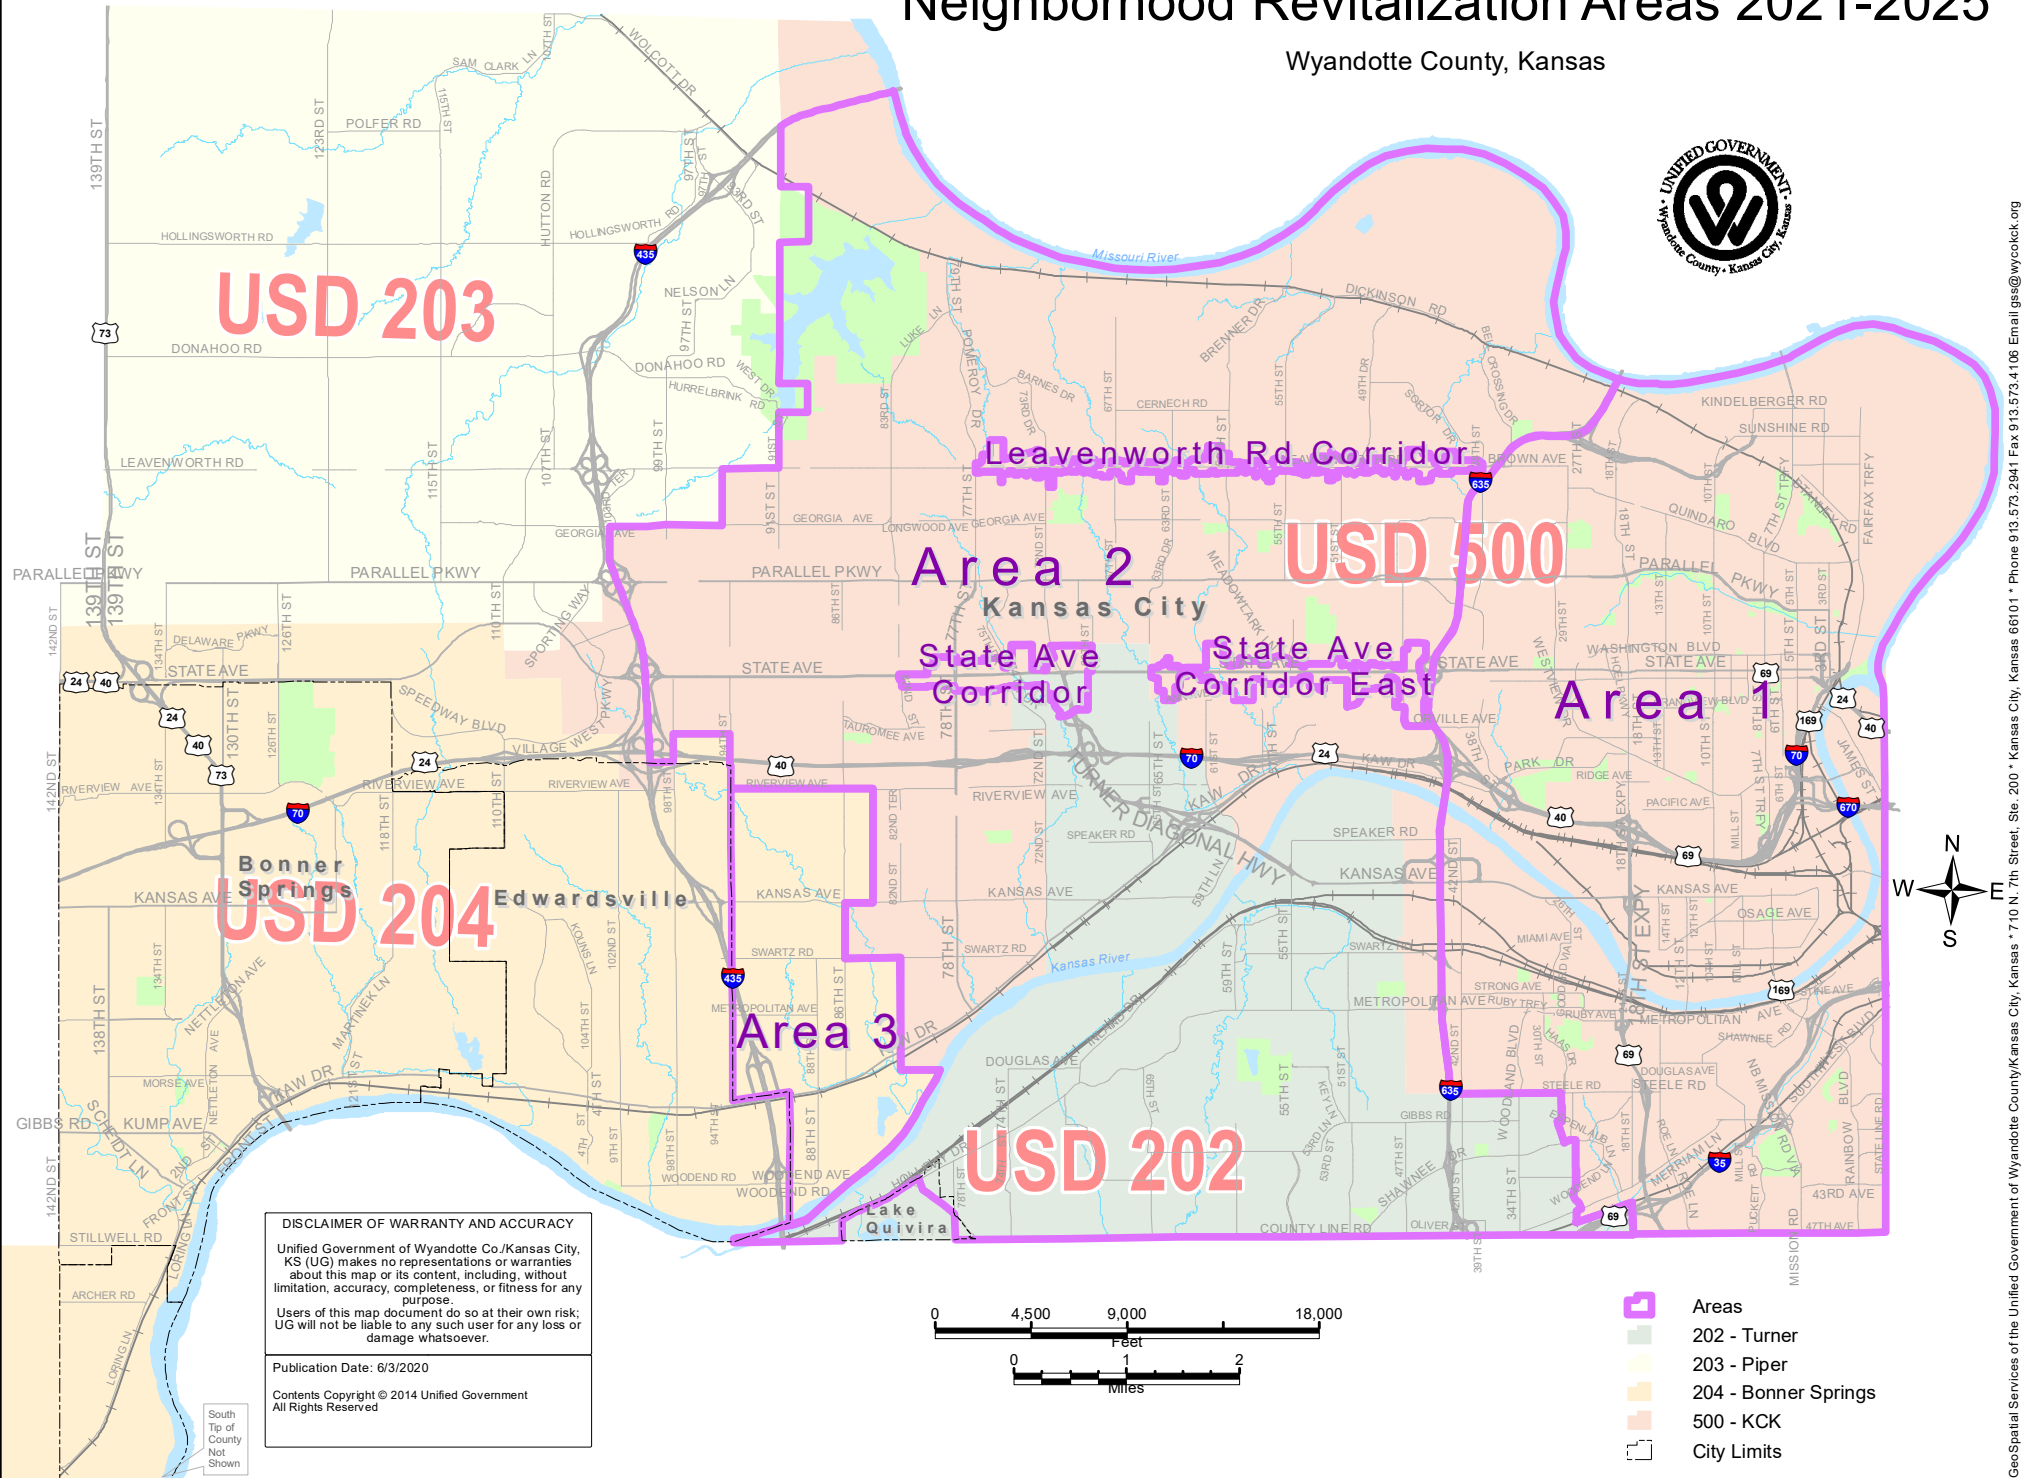

# Neighborhood Revitalization Areas 2021-2025

Wyandotte County, Kansas

USD 203

Leavenworth Rd Corridor  
Area 2  
Kansas City  
State Ave Corridor  
State Ave Corridor East  
USD 500

Bonner Springs  
USD 204  
Edwardsville

Area 3  
USD 202  
Lake Quivira

**DISCLAIMER OF WARRANTY AND ACCURACY**  
 Unified Government of Wyandotte Co./Kansas City, KS (UG) makes no representations or warranties about this map or its content, including, without limitation, accuracy, completeness, or fitness for any purpose.  
 Users of this map document do so at their own risk; UG will not be liable to any such user for any loss or damage whatsoever.  
 Publication Date: 6/3/2020  
 Contents Copyright © 2014 Unified Government  
 All Rights Reserved

- Areas
- 202 - Turner
- 203 - Piper
- 204 - Bonner Springs
- 500 - KCK
- City Limits