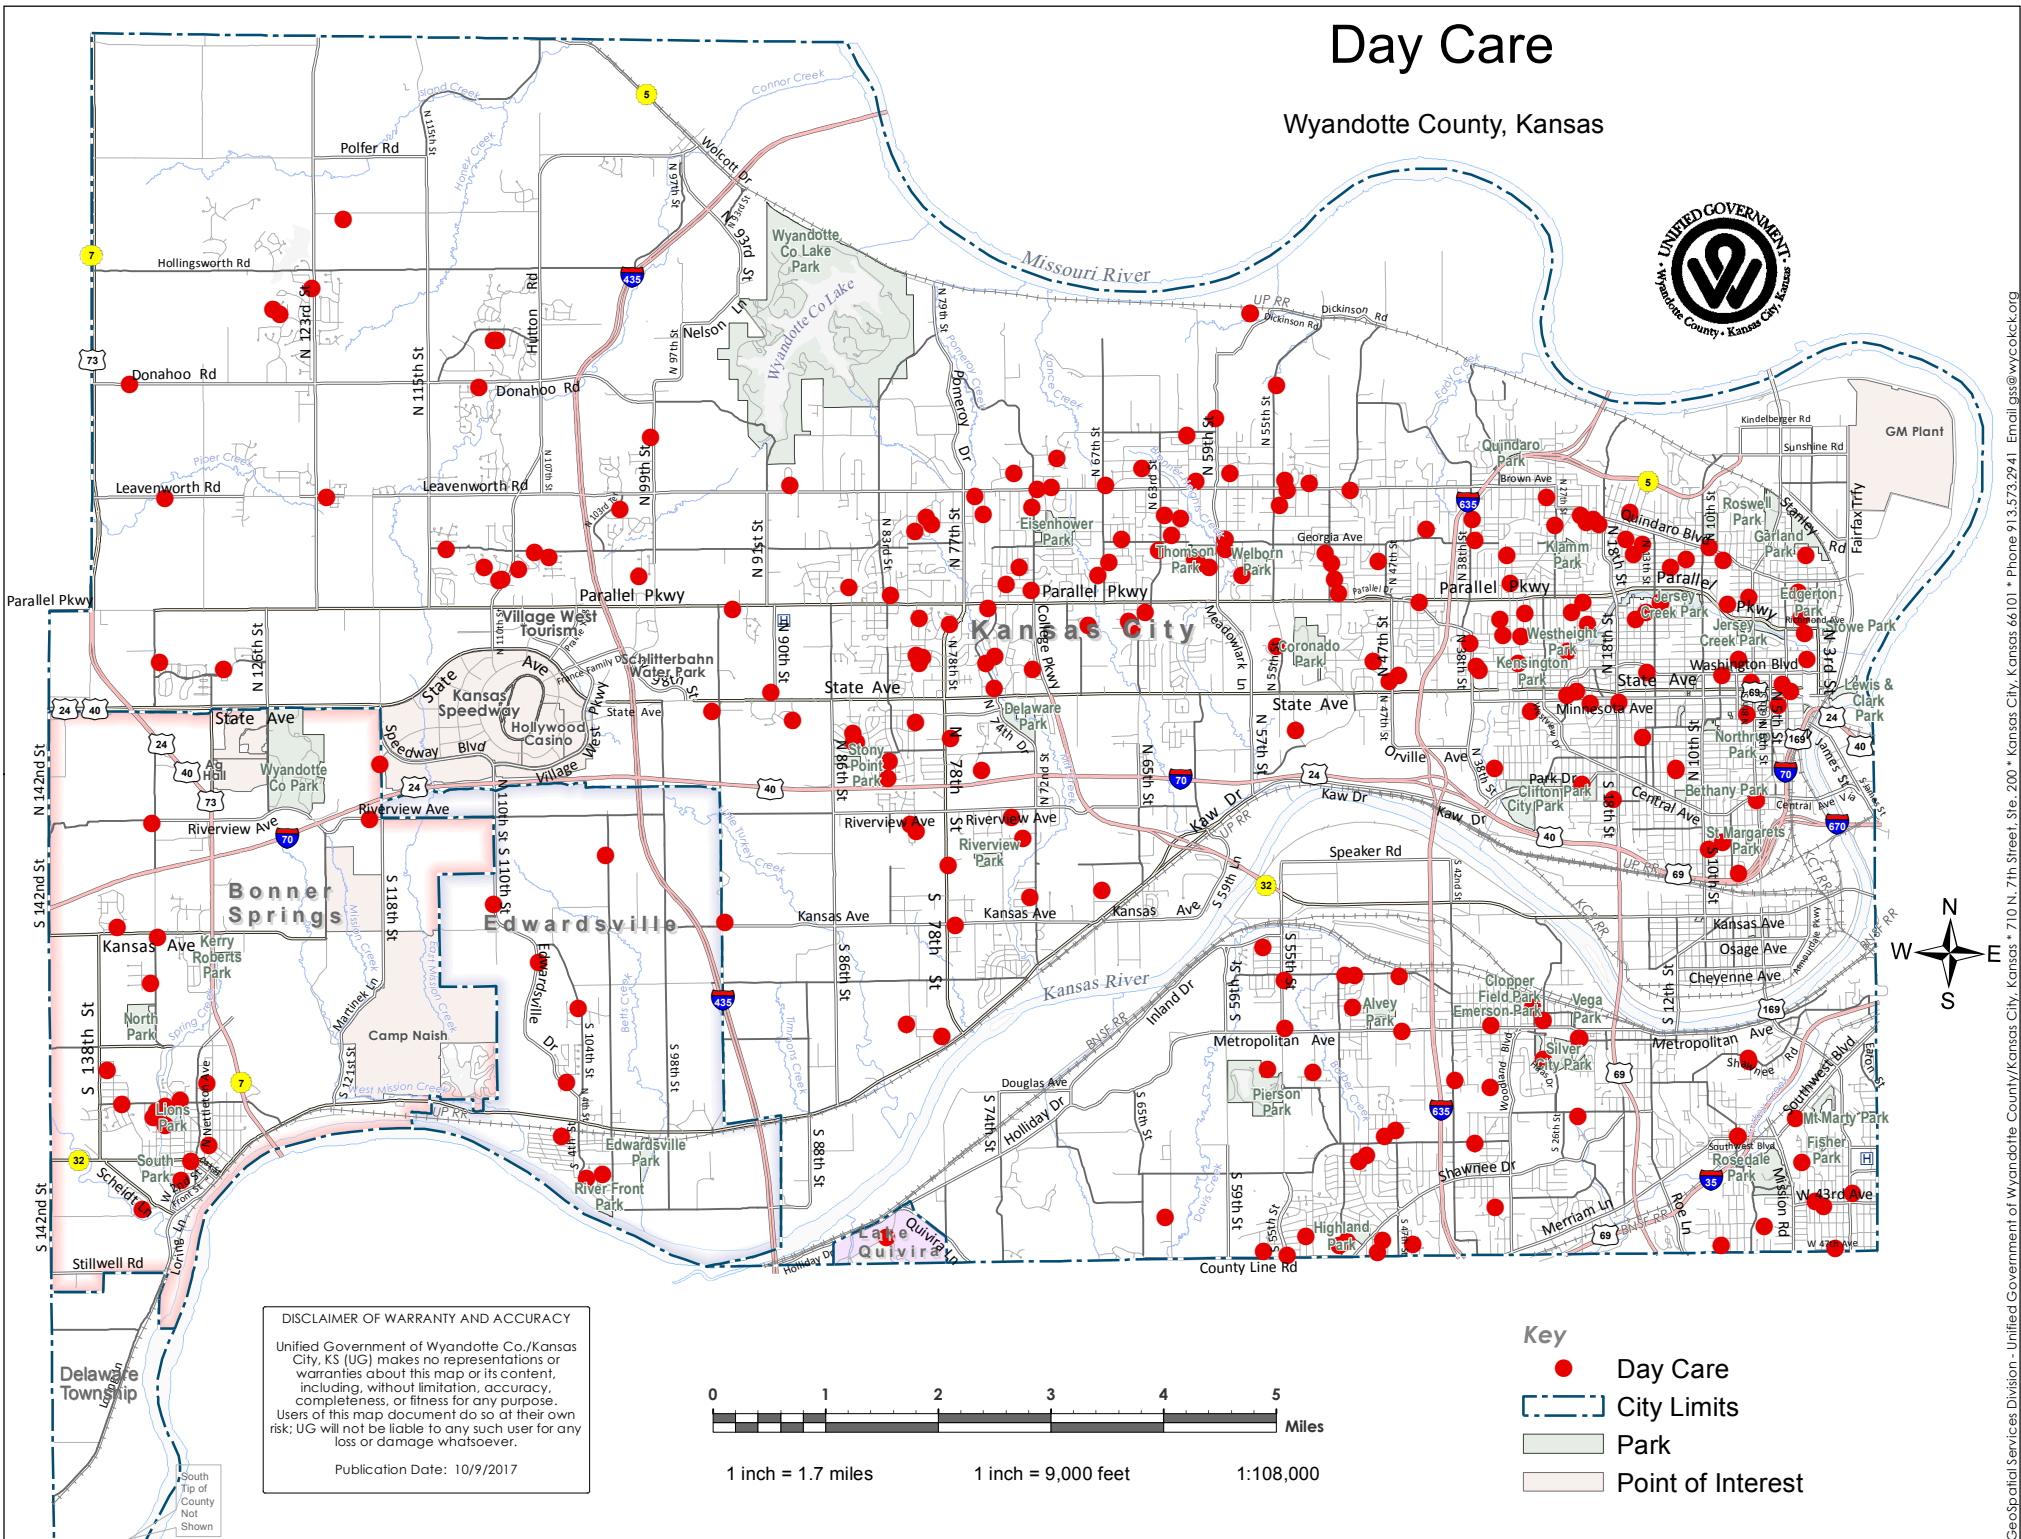

# Day Care

Wyandotte County, Kansas

**DISCLAIMER OF WARRANTY AND ACCURACY**  
 Unified Government of Wyandotte Co./Kansas City, KS (UG) makes no representations or warranties about this map or its content, including, without limitation, accuracy, completeness, or fitness for any purpose. Users of this map document do so at their own risk; UG will not be liable to any such user for any loss or damage whatsoever.  
 Publication Date: 10/9/2017

- Key**
- Day Care
  - City Limits
  - Park
  - Point of Interest