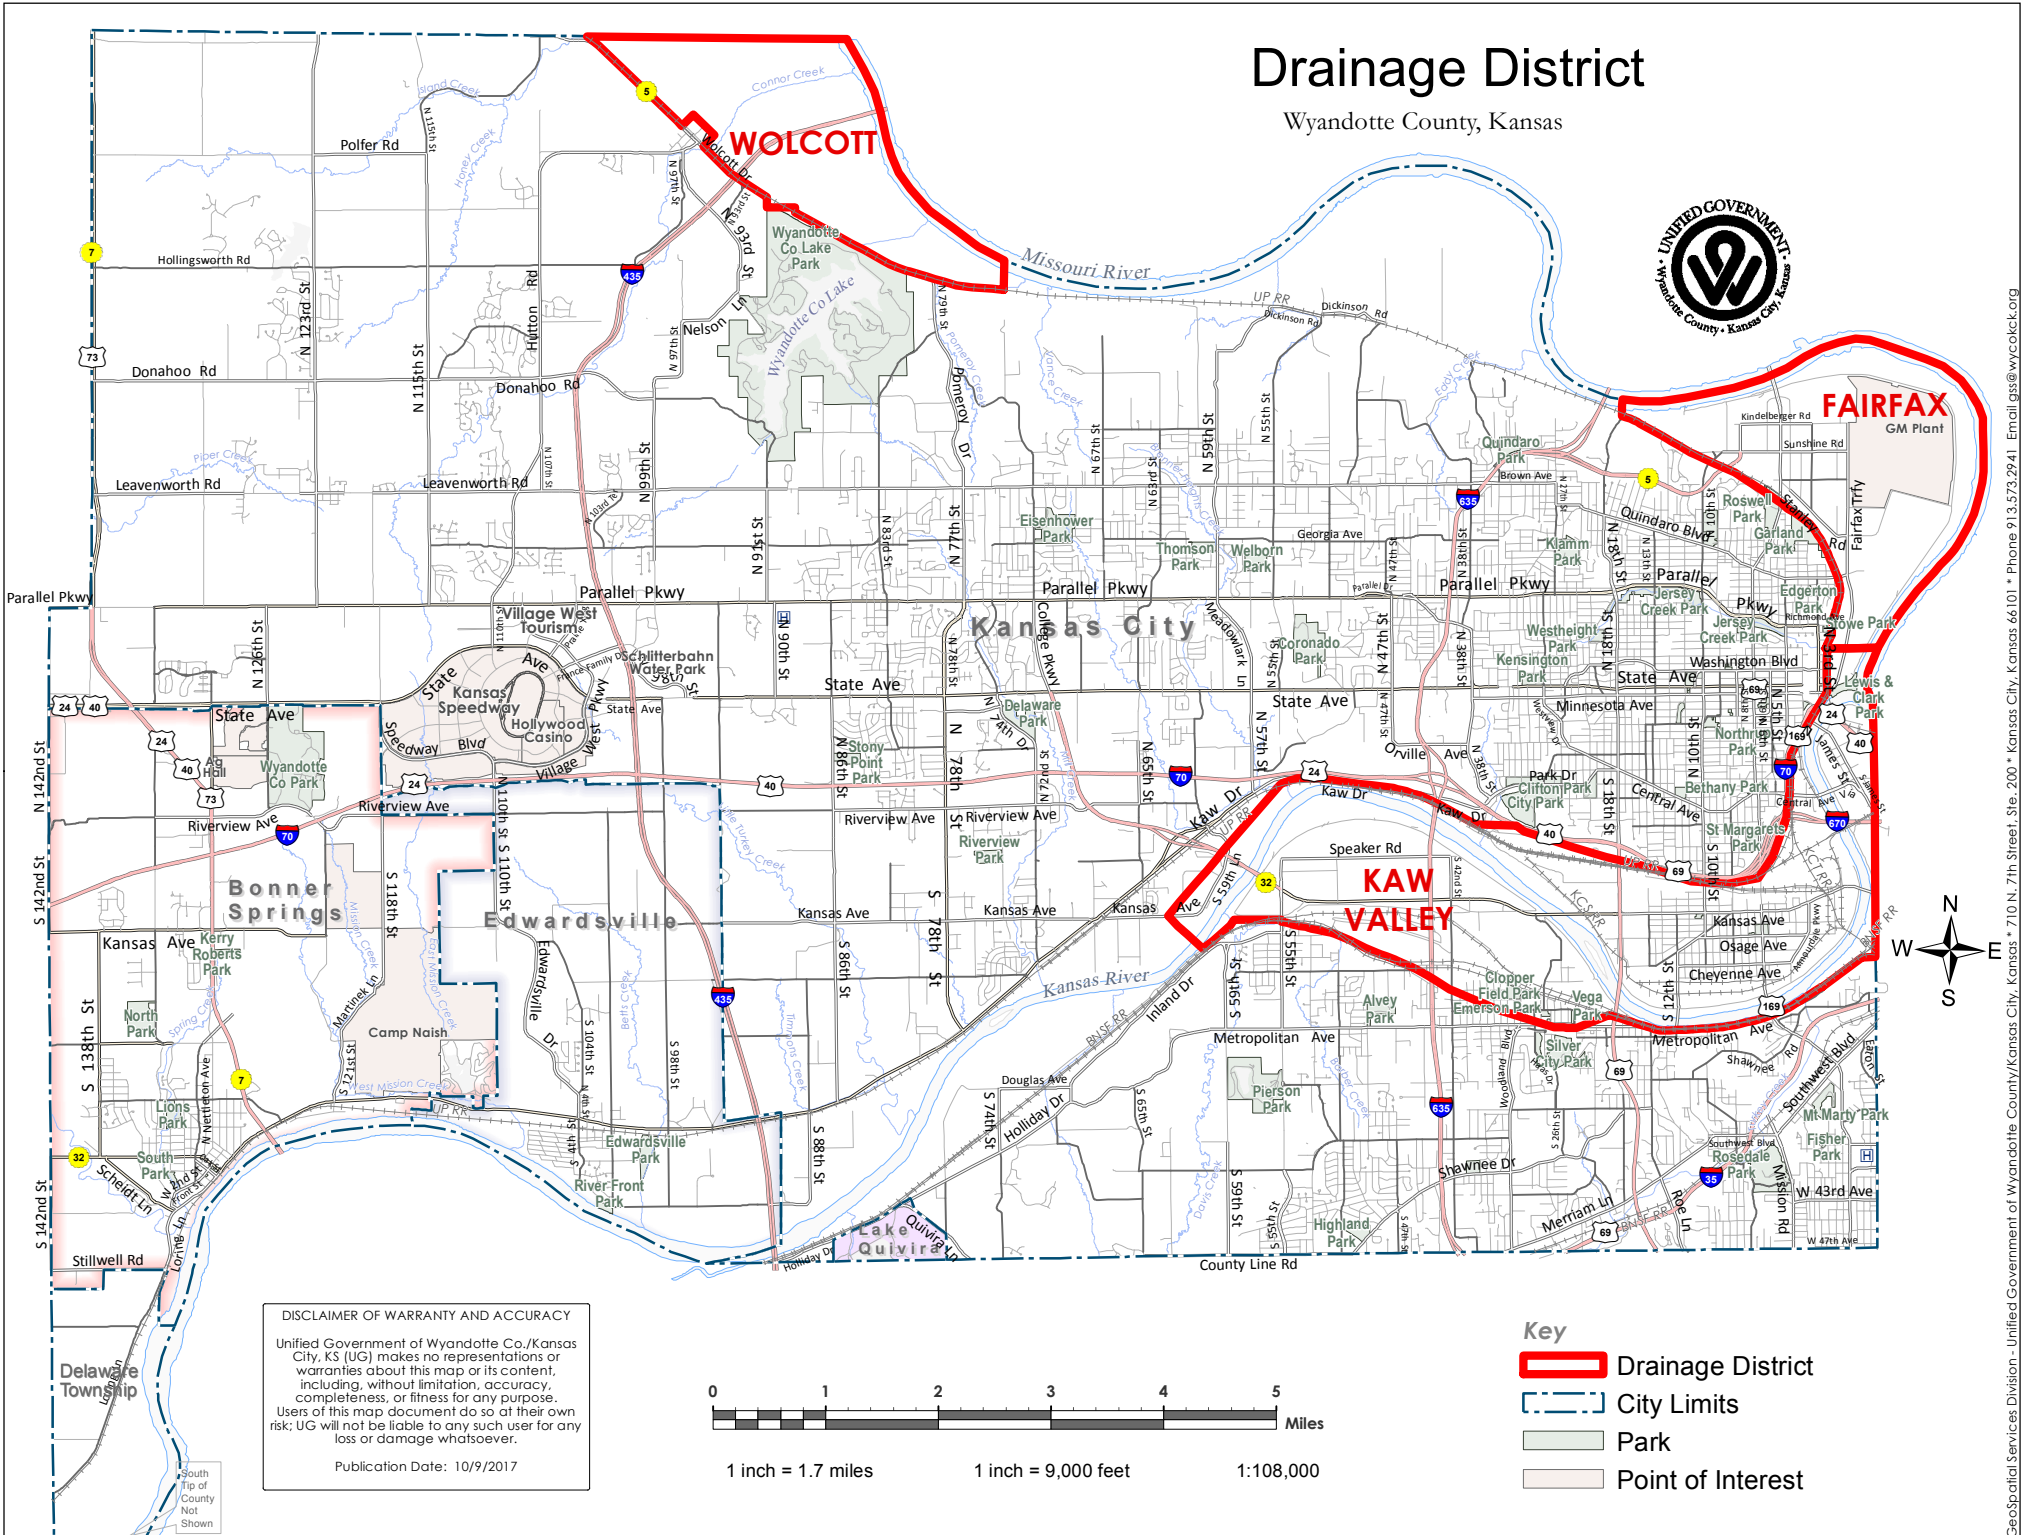

Drainage District

Wyandotte County, Kansas

DISCLAIMER OF WARRANTY AND ACCURACY
 Unified Government of Wyandotte Co./Kansas City, KS (UG) makes no representations or warranties about this map or its content, including, without limitation, accuracy, completeness, or fitness for any purpose. Users of this map document do so at their own risk; UG will not be liable to any such user for any loss or damage whatsoever.
 Publication Date: 10/9/2017

- Key**
- Drainage District
 - City Limits
 - Park
 - Point of Interest