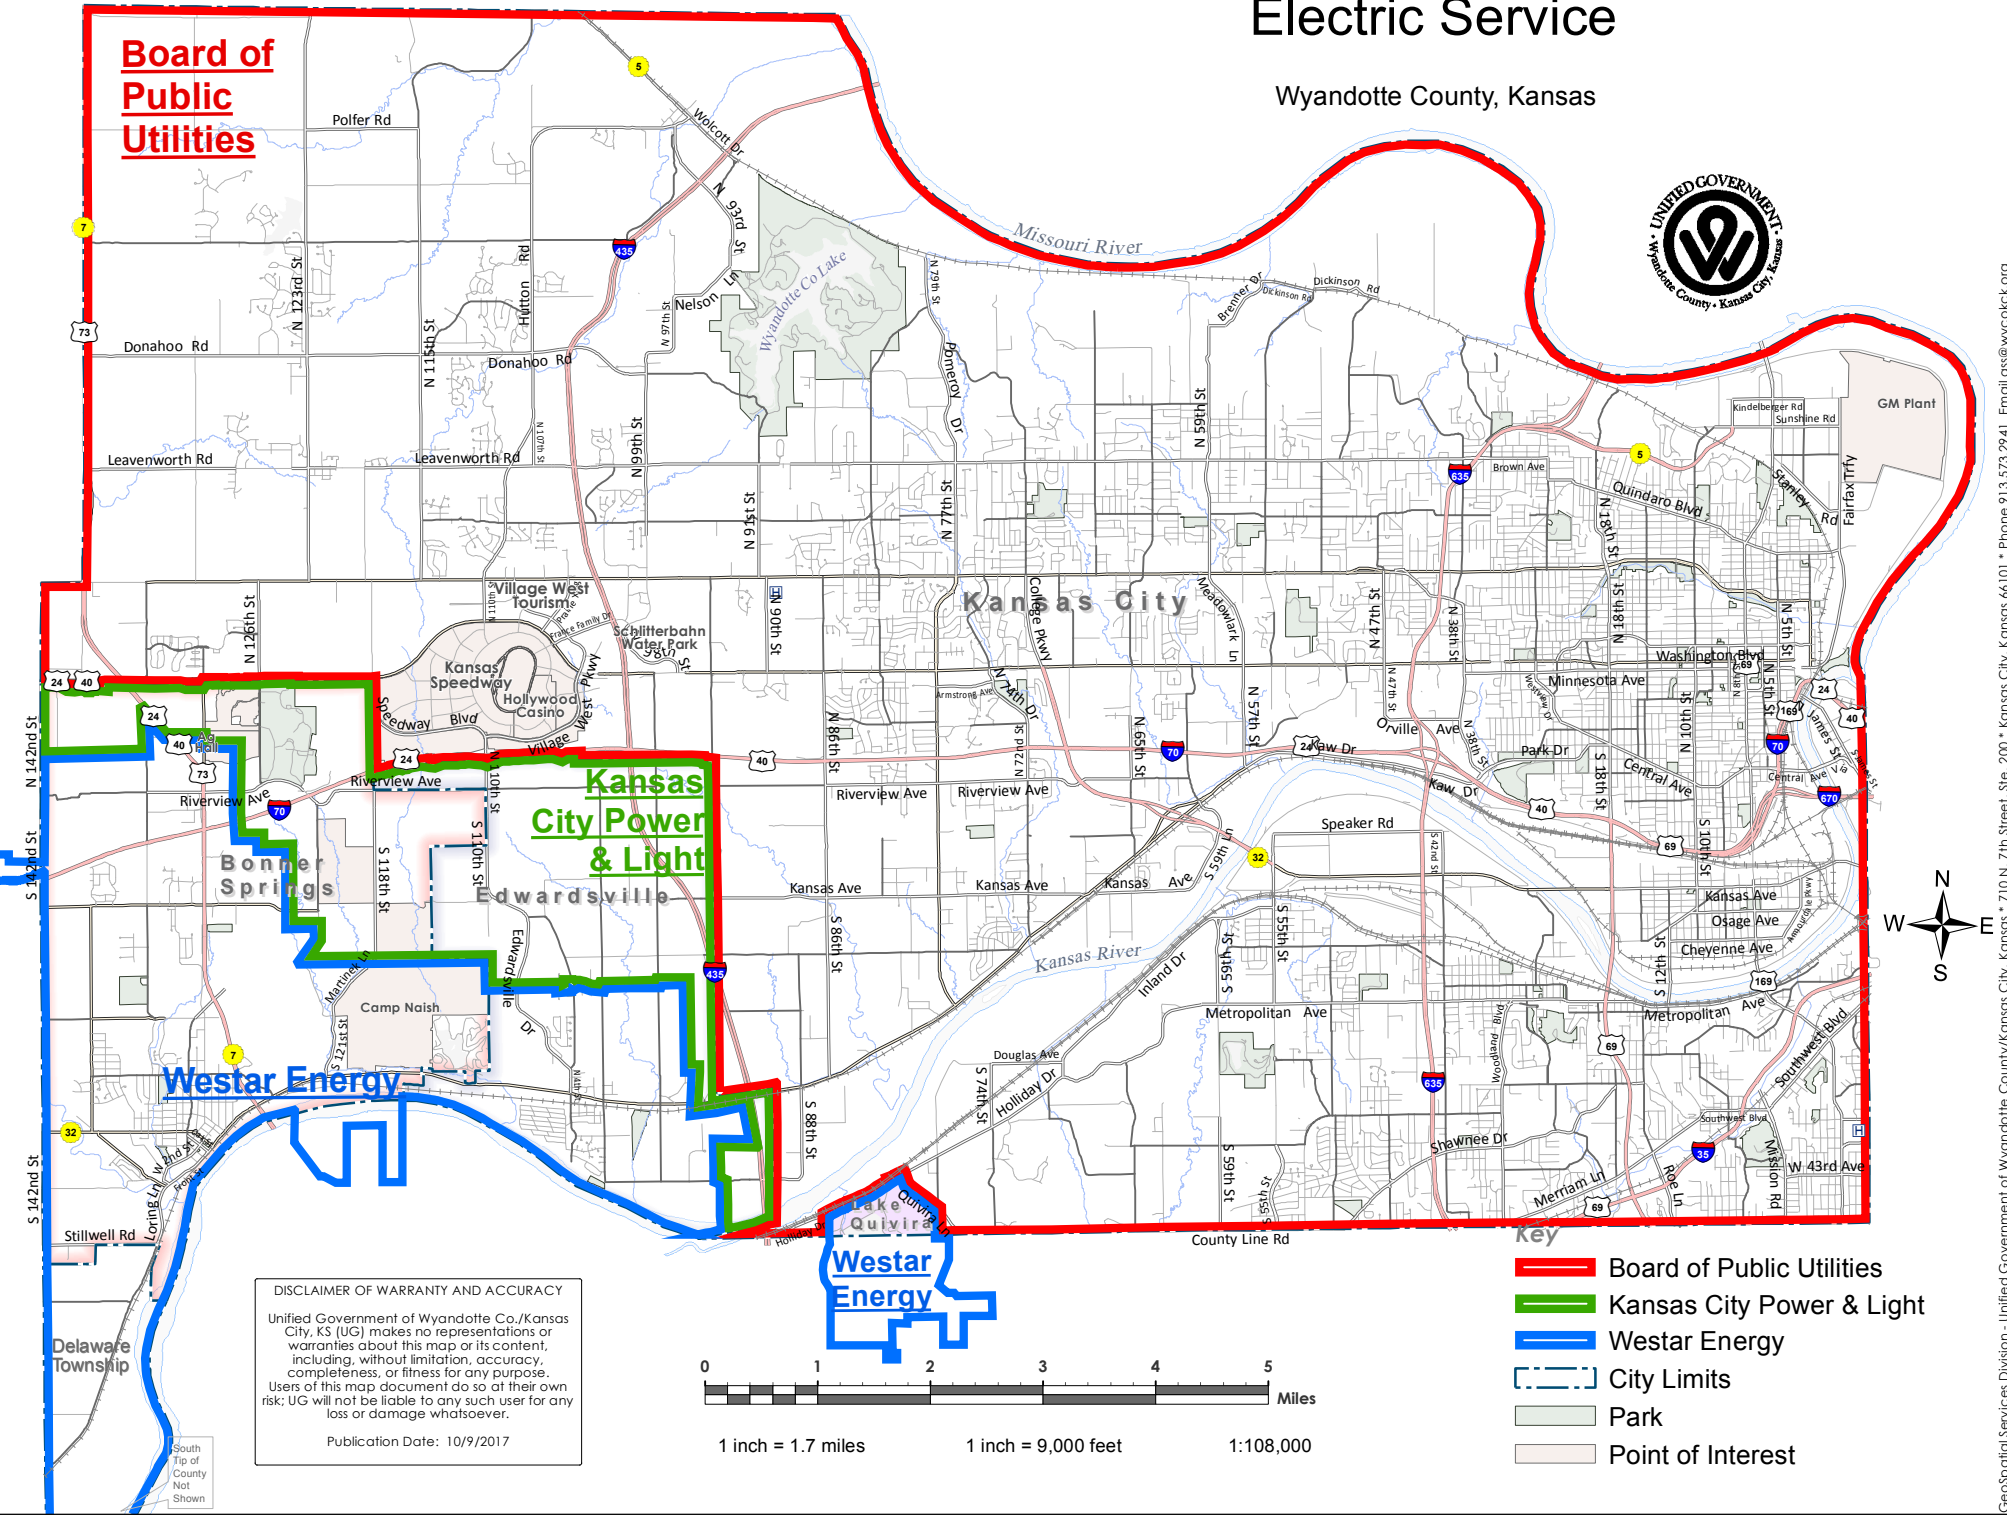

# Electric Service

Wyandotte County, Kansas

**Board of Public Utilities**

**Kansas City Power & Light**

**Westar Energy**

**Westar Energy**

- Key**
- ▬ Board of Public Utilities
  - ▬ Kansas City Power & Light
  - ▬ Westar Energy
  - City Limits
  - Park
  - Point of Interest

**DISCLAIMER OF WARRANTY AND ACCURACY**  
 Unified Government of Wyandotte Co./Kansas City, KS (UG) makes no representations or warranties about this map or its content, including, without limitation, accuracy, completeness, or fitness for any purpose. Users of this map document do so at their own risk; UG will not be liable to any such user for any loss or damage whatsoever.  
 Publication Date: 10/9/2017