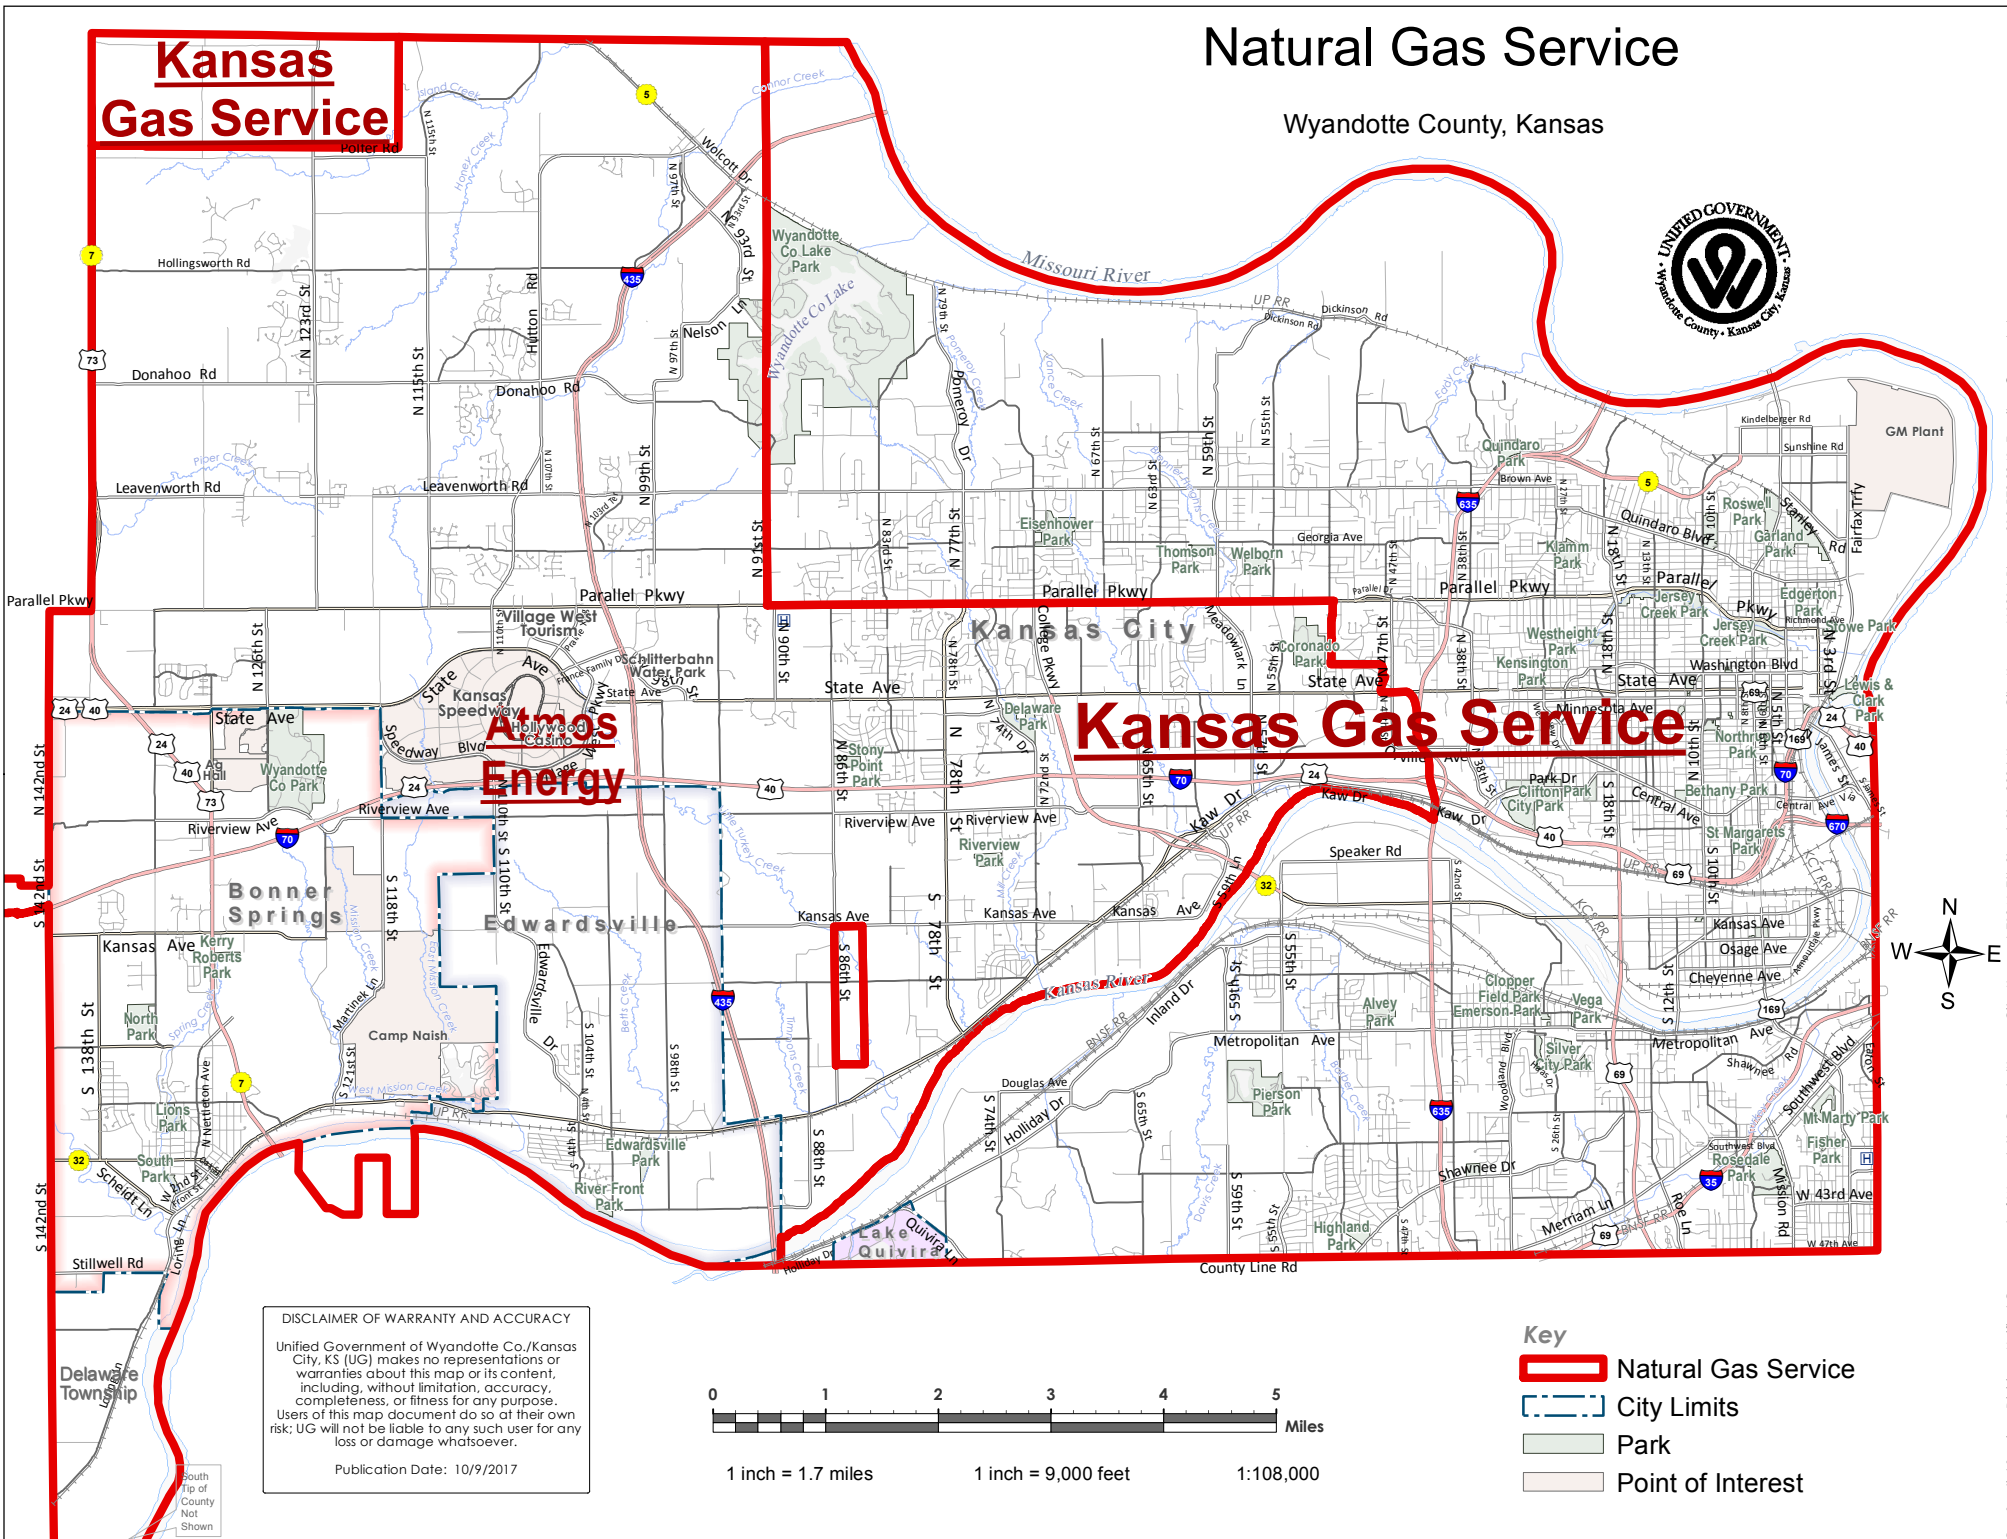

Kansas Gas Service

Natural Gas Service

Wyandotte County, Kansas

DISCLAIMER OF WARRANTY AND ACCURACY
 Unified Government of Wyandotte Co./Kansas City, KS (UG) makes no representations or warranties about this map or its content, including, without limitation, accuracy, completeness, or fitness for any purpose. Users of this map document do so at their own risk; UG will not be liable to any such user for any loss or damage whatsoever.
 Publication Date: 10/9/2017

1 inch = 1.7 miles 1 inch = 9,000 feet 1:108,000

- Key**
- Natural Gas Service
 - City Limits
 - Park
 - Point of Interest