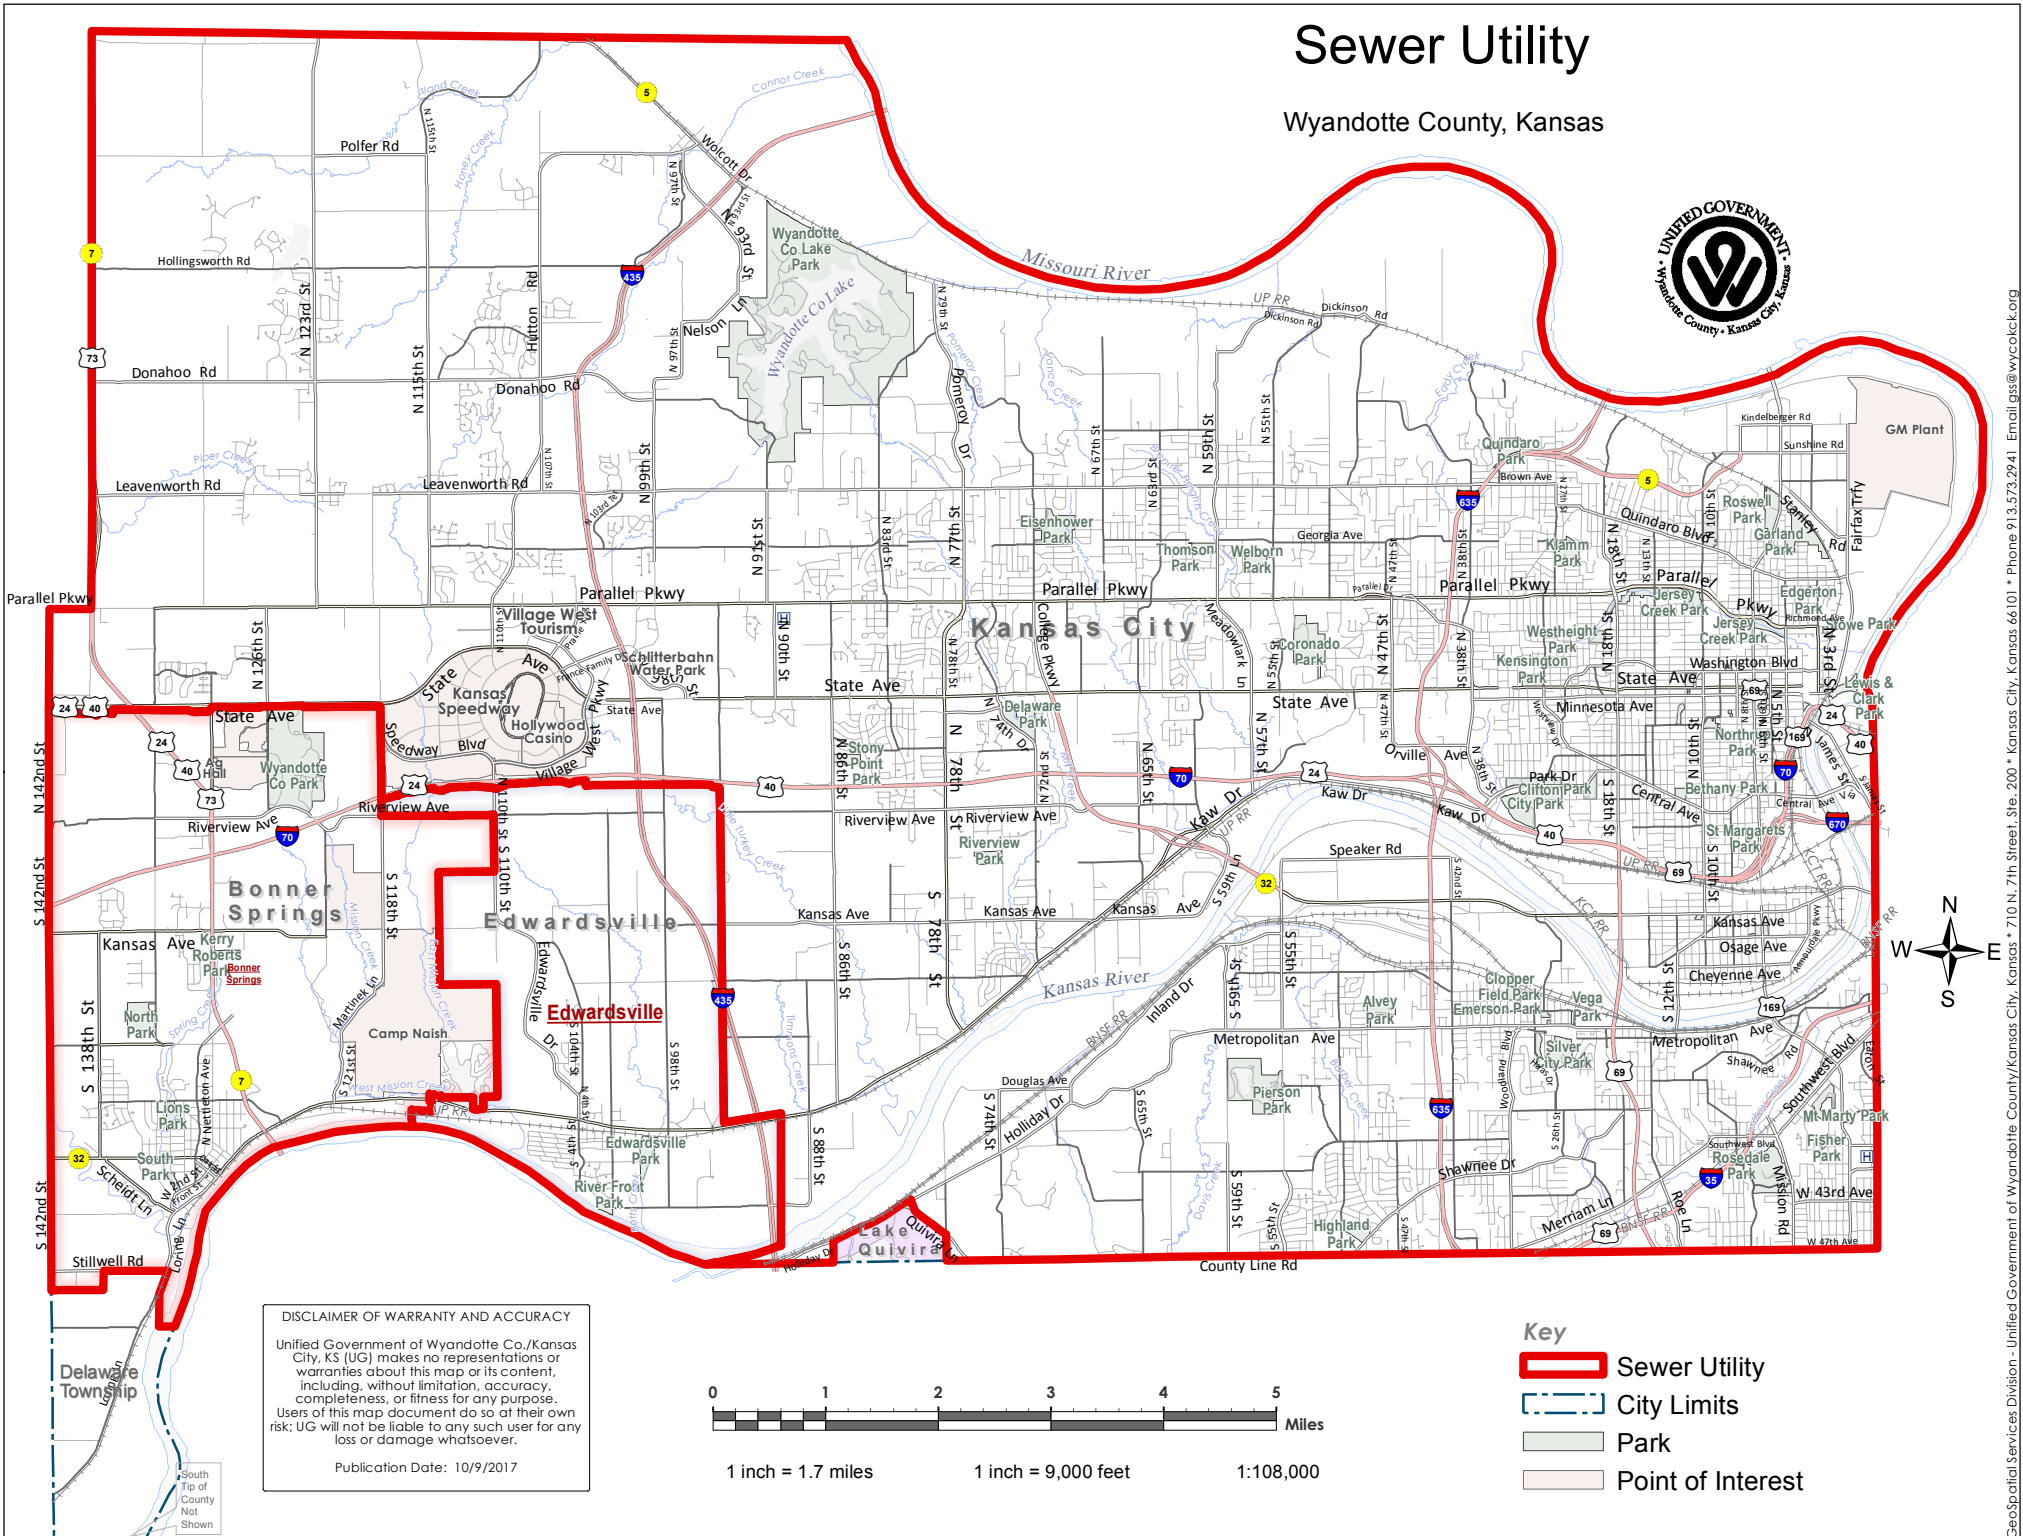

# Sewer Utility

Wyandotte County, Kansas

**DISCLAIMER OF WARRANTY AND ACCURACY**  
 Unified Government of Wyandotte Co./Kansas City, KS (UG) makes no representations or warranties about this map or its content, including, without limitation, accuracy, completeness, or fitness for any purpose. Users of this map document do so at their own risk; UG will not be liable to any such user for any loss or damage whatsoever.  
 Publication Date: 10/9/2017

- Key**
- Sewer Utility
  - City Limits
  - Park
  - Point of Interest