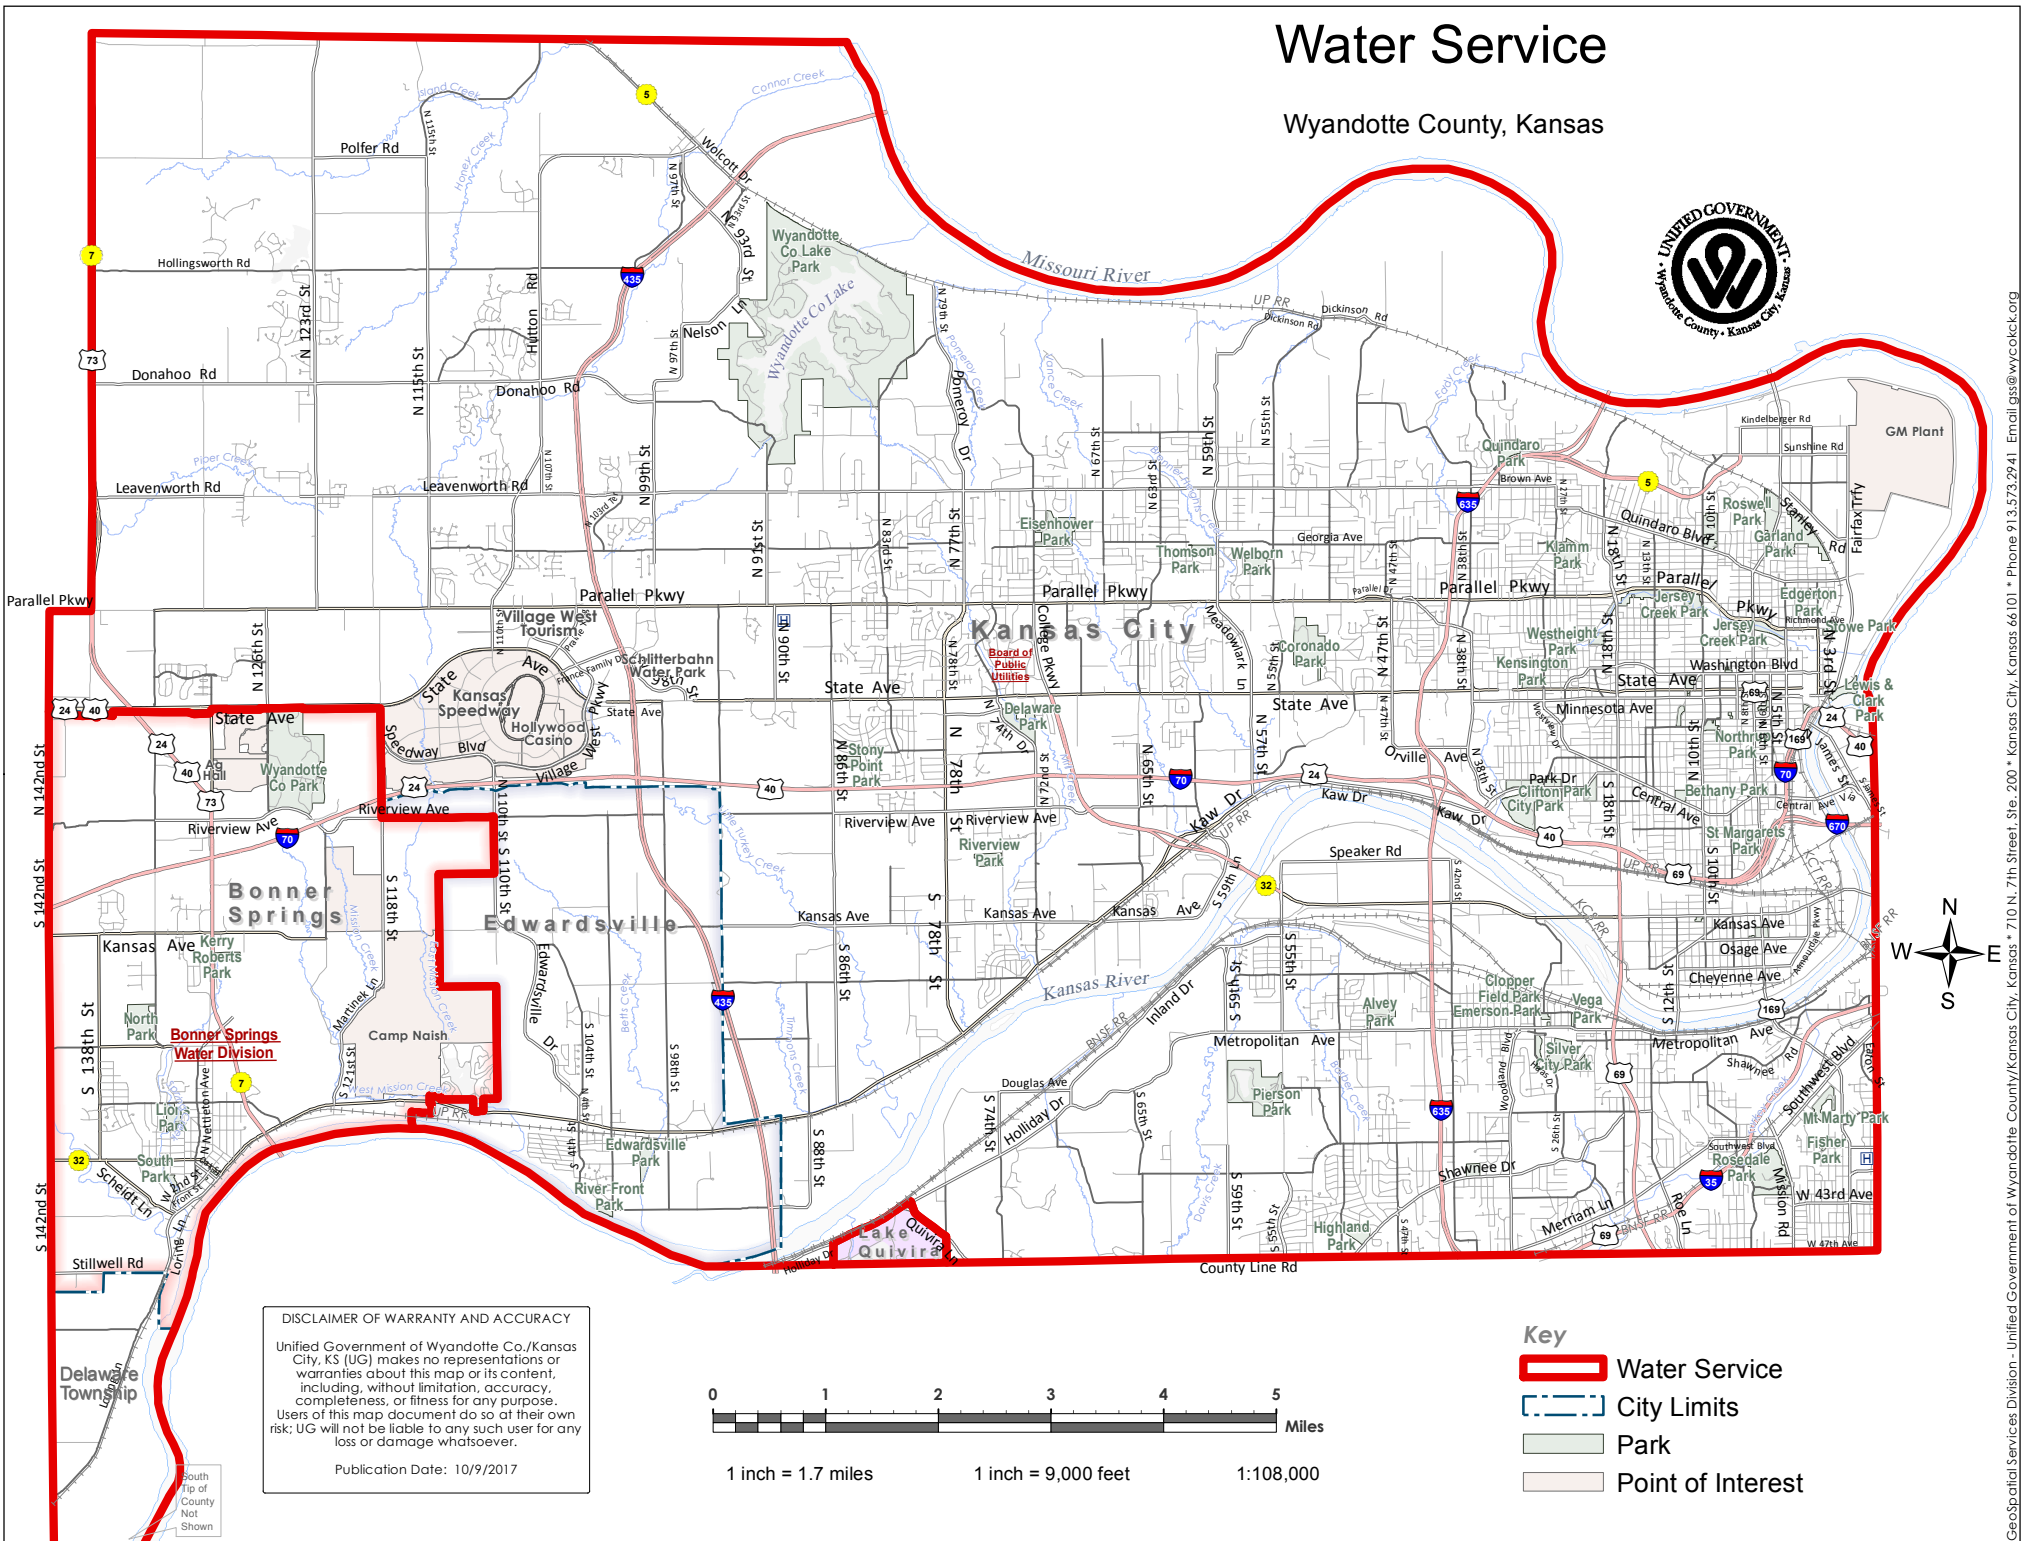

Water Service

Wyandotte County, Kansas

DISCLAIMER OF WARRANTY AND ACCURACY
Unified Government of Wyandotte Co./Kansas City, KS (UG) makes no representations or warranties about this map or its content, including, without limitation, accuracy, completeness, or fitness for any purpose. Users of this map document do so at their own risk; UG will not be liable to any such user for any loss or damage whatsoever.
Publication Date: 10/9/2017

1 inch = 1.7 miles 1 inch = 9,000 feet 1:108,000

- Key**
- Water Service
 - City Limits
 - Park
 - Point of Interest