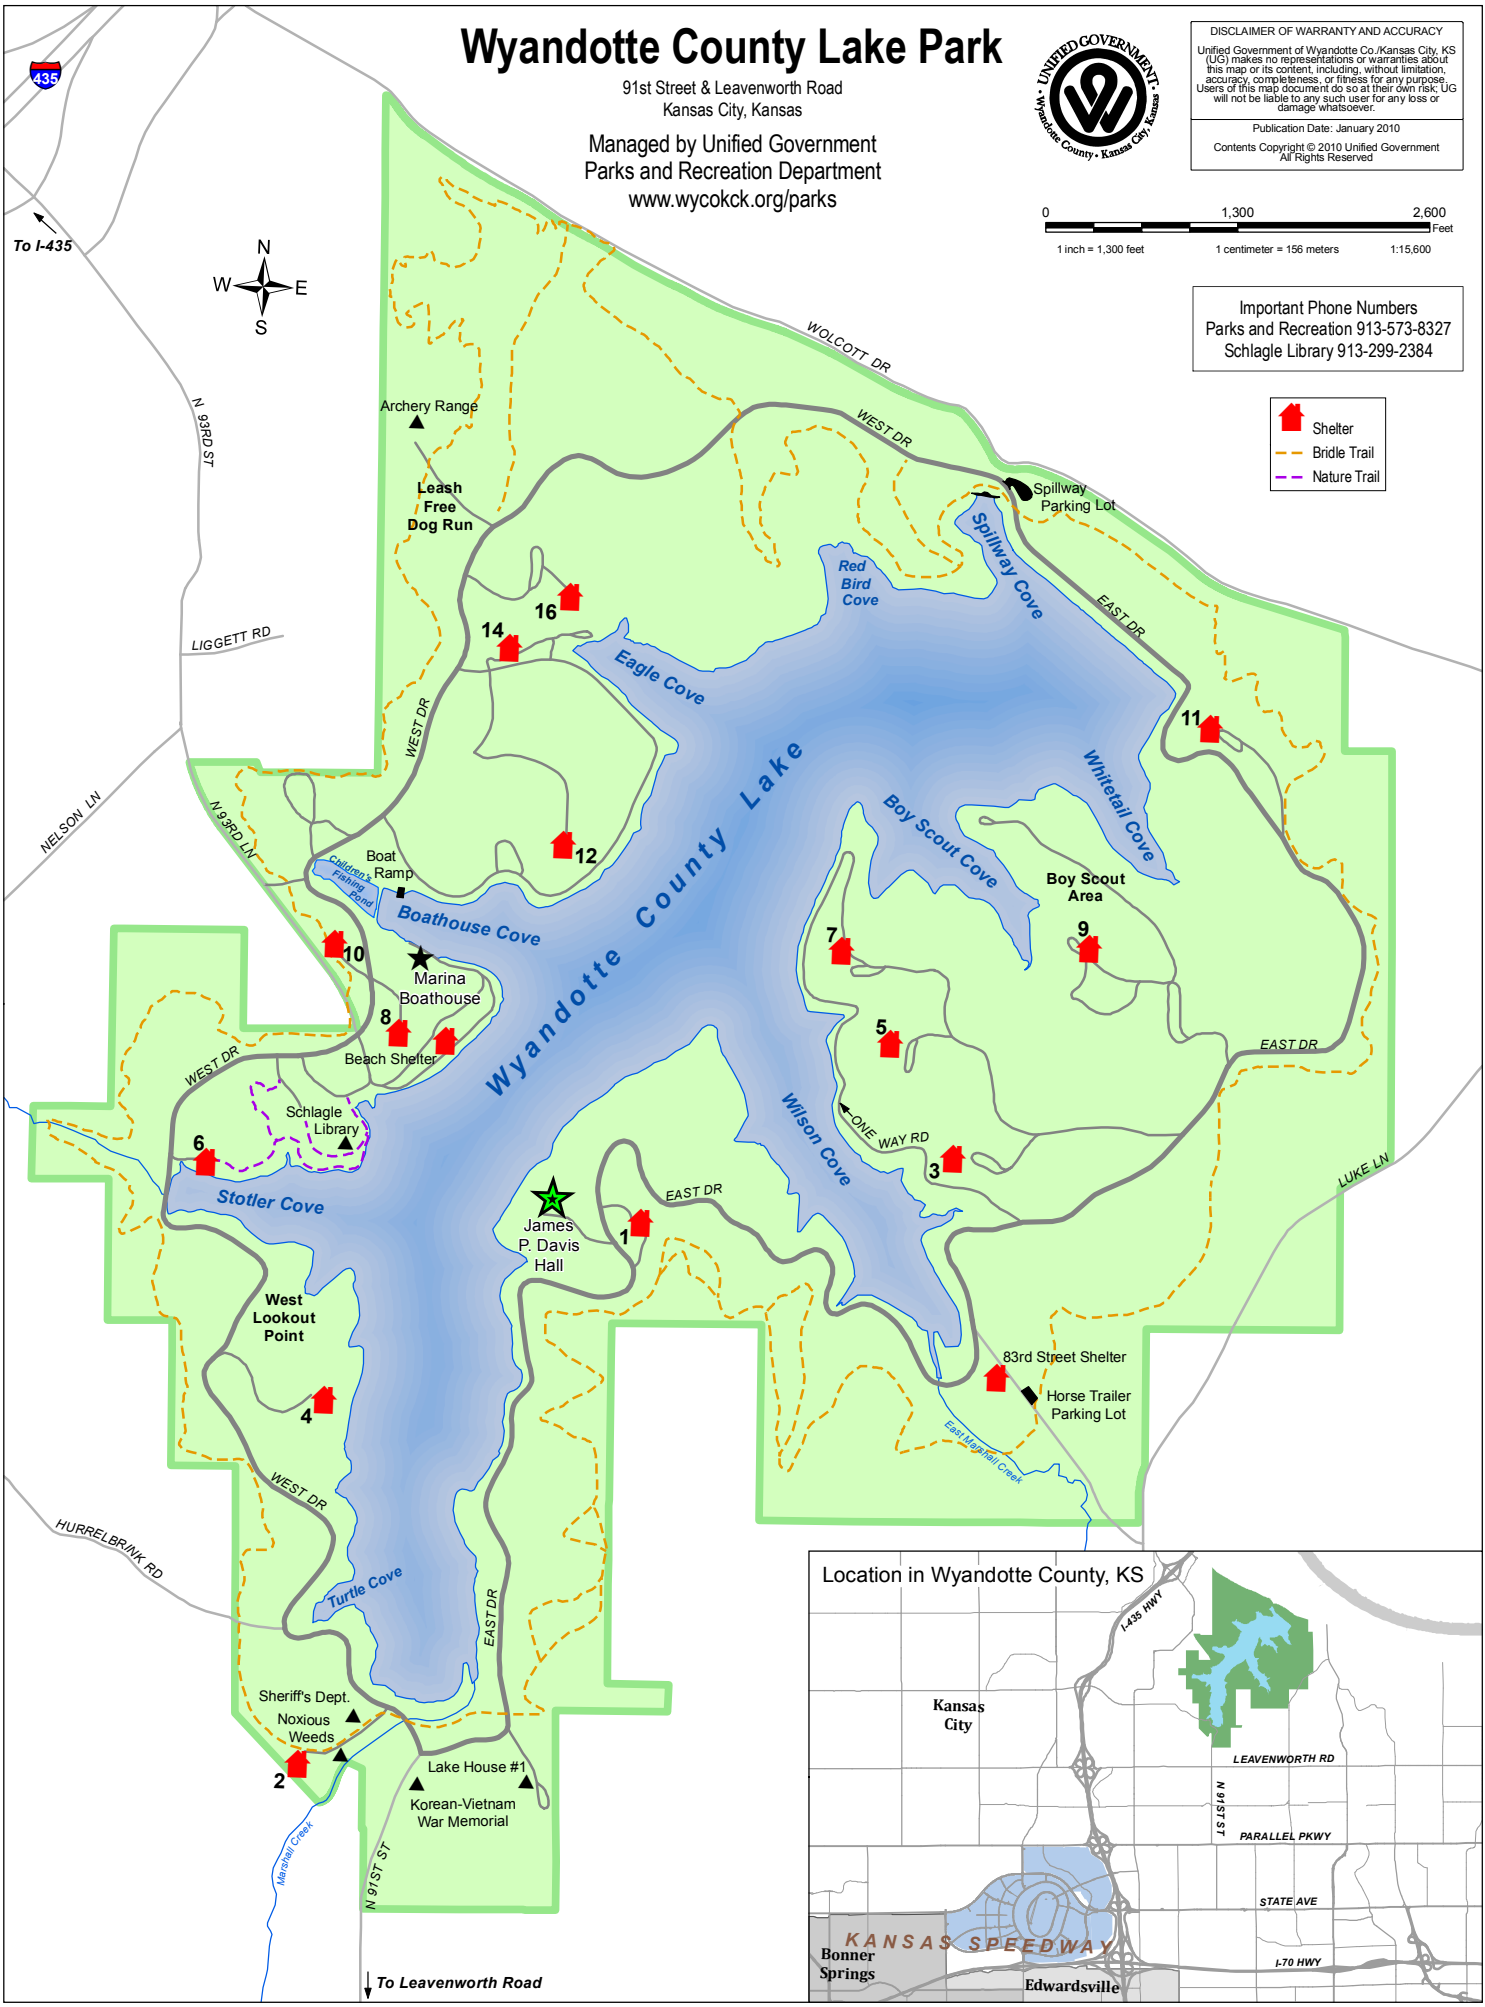

Wyandotte County Lake Park

91st Street & Leavenworth Road
Kansas City, Kansas

Managed by Unified Government
Parks and Recreation Department
www.wycokck.org/parks

Important Phone Numbers
Parks and Recreation 913-573-8327
Schlagle Library 913-299-2384

- Shelter
- Bridle Trail
- Nature Trail