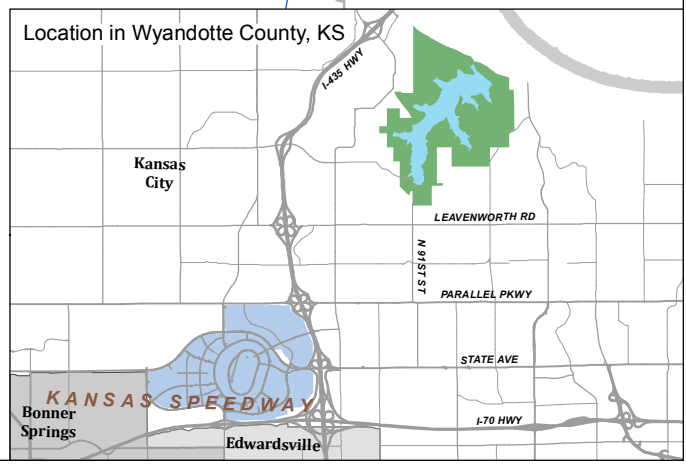

Wyandotte County Lake Park

91st Street & Leavenworth Road
Kansas City, Kansas

Managed by Unified Government
Parks and Recreation Department
www.wycokck.org/parks

Important Phone Numbers
Parks and Recreation 913-573-8327
Schlagle Library 913-299-2384

- Shelter
- Bridle Trail
- Nature Trail