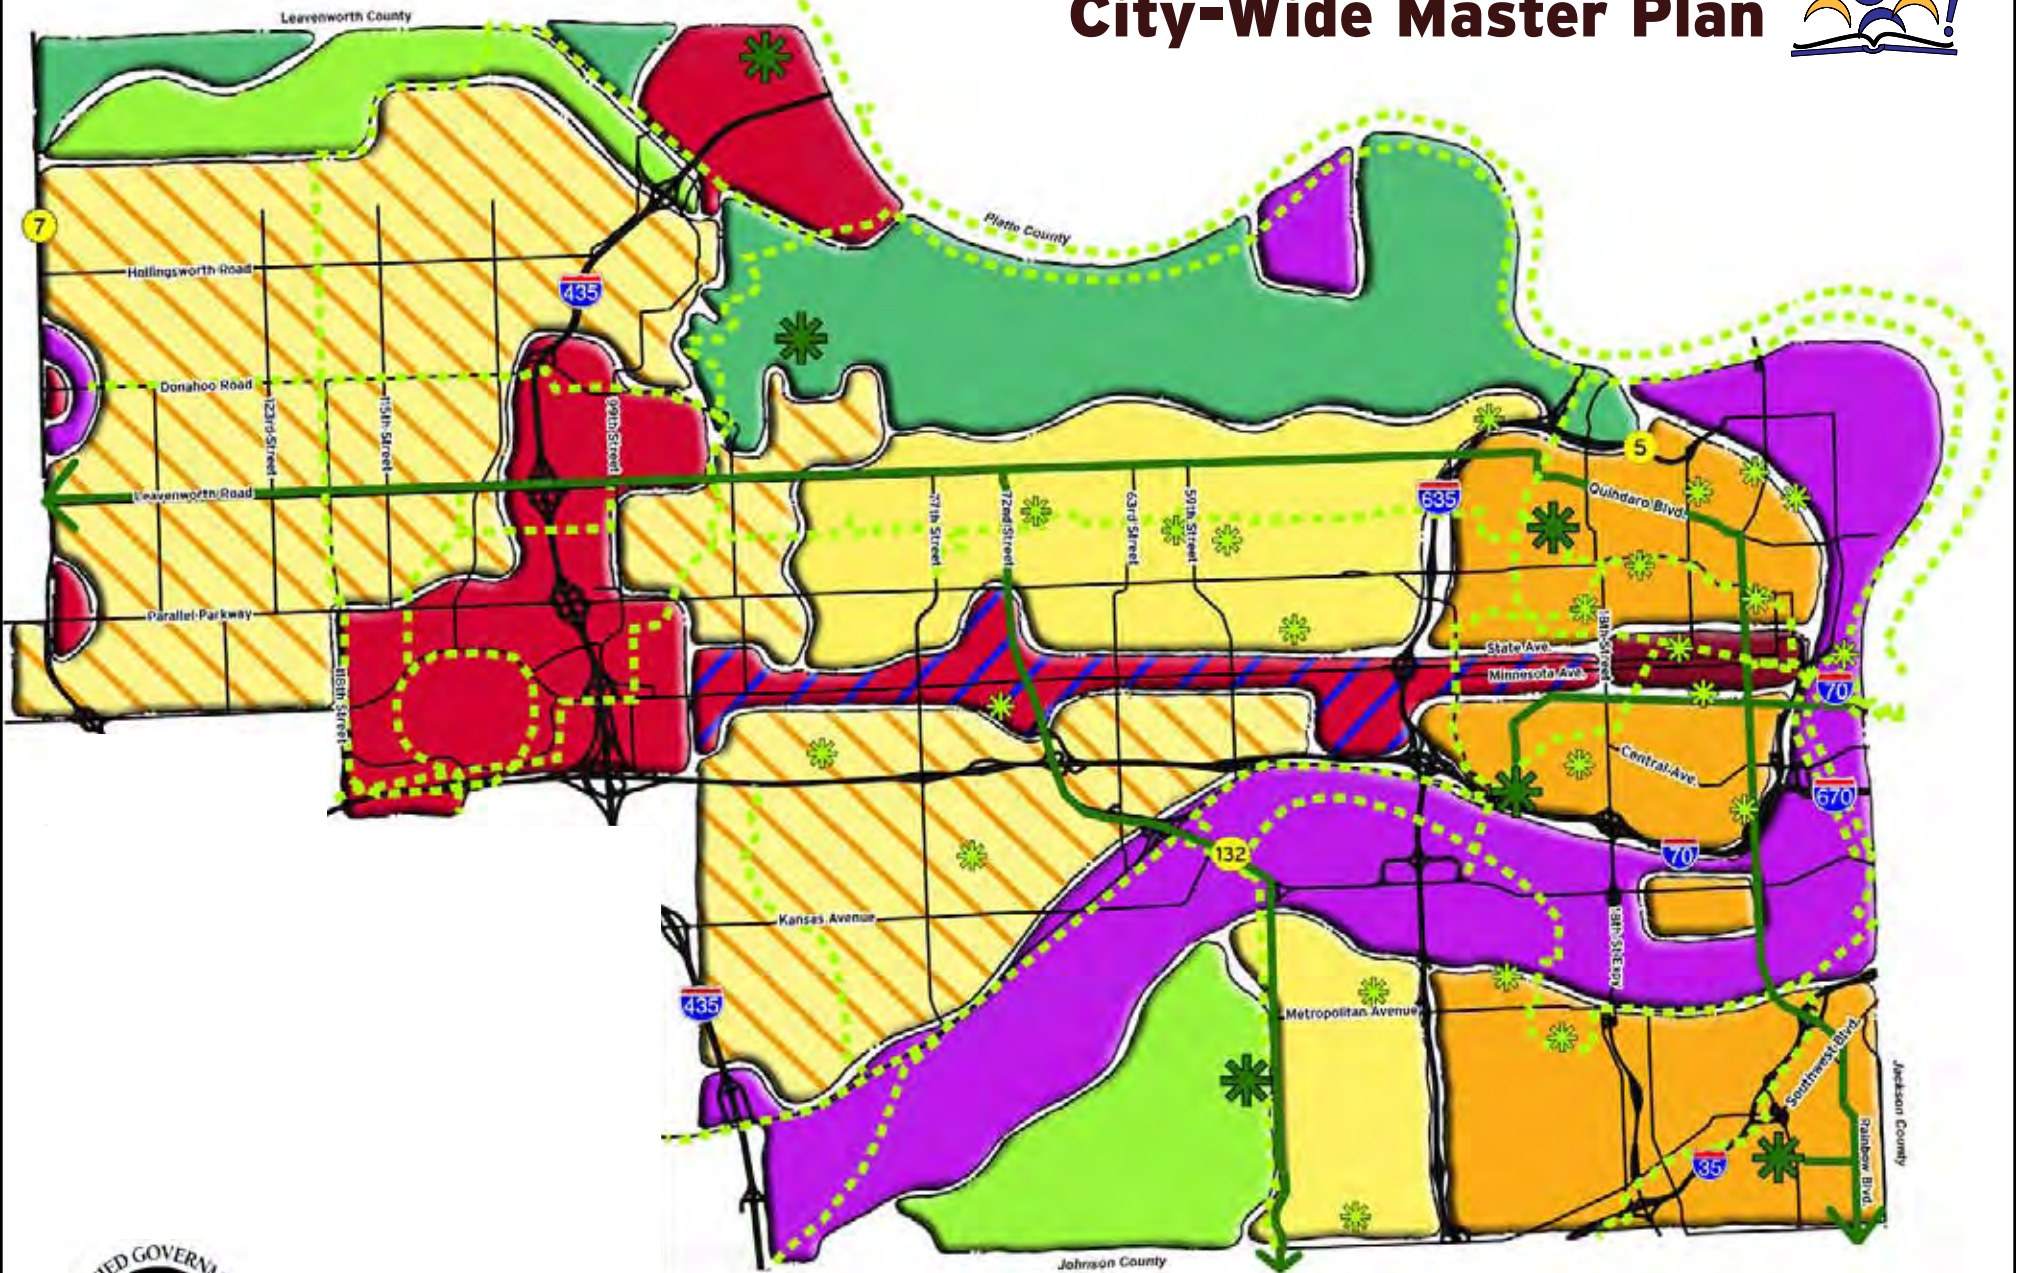

# City-Wide Master Plan

**UNIFIED GOVERNMENT OF WYANDOTTE COUNTY / KANSAS CITY, KANSAS**

**JULY 2008**