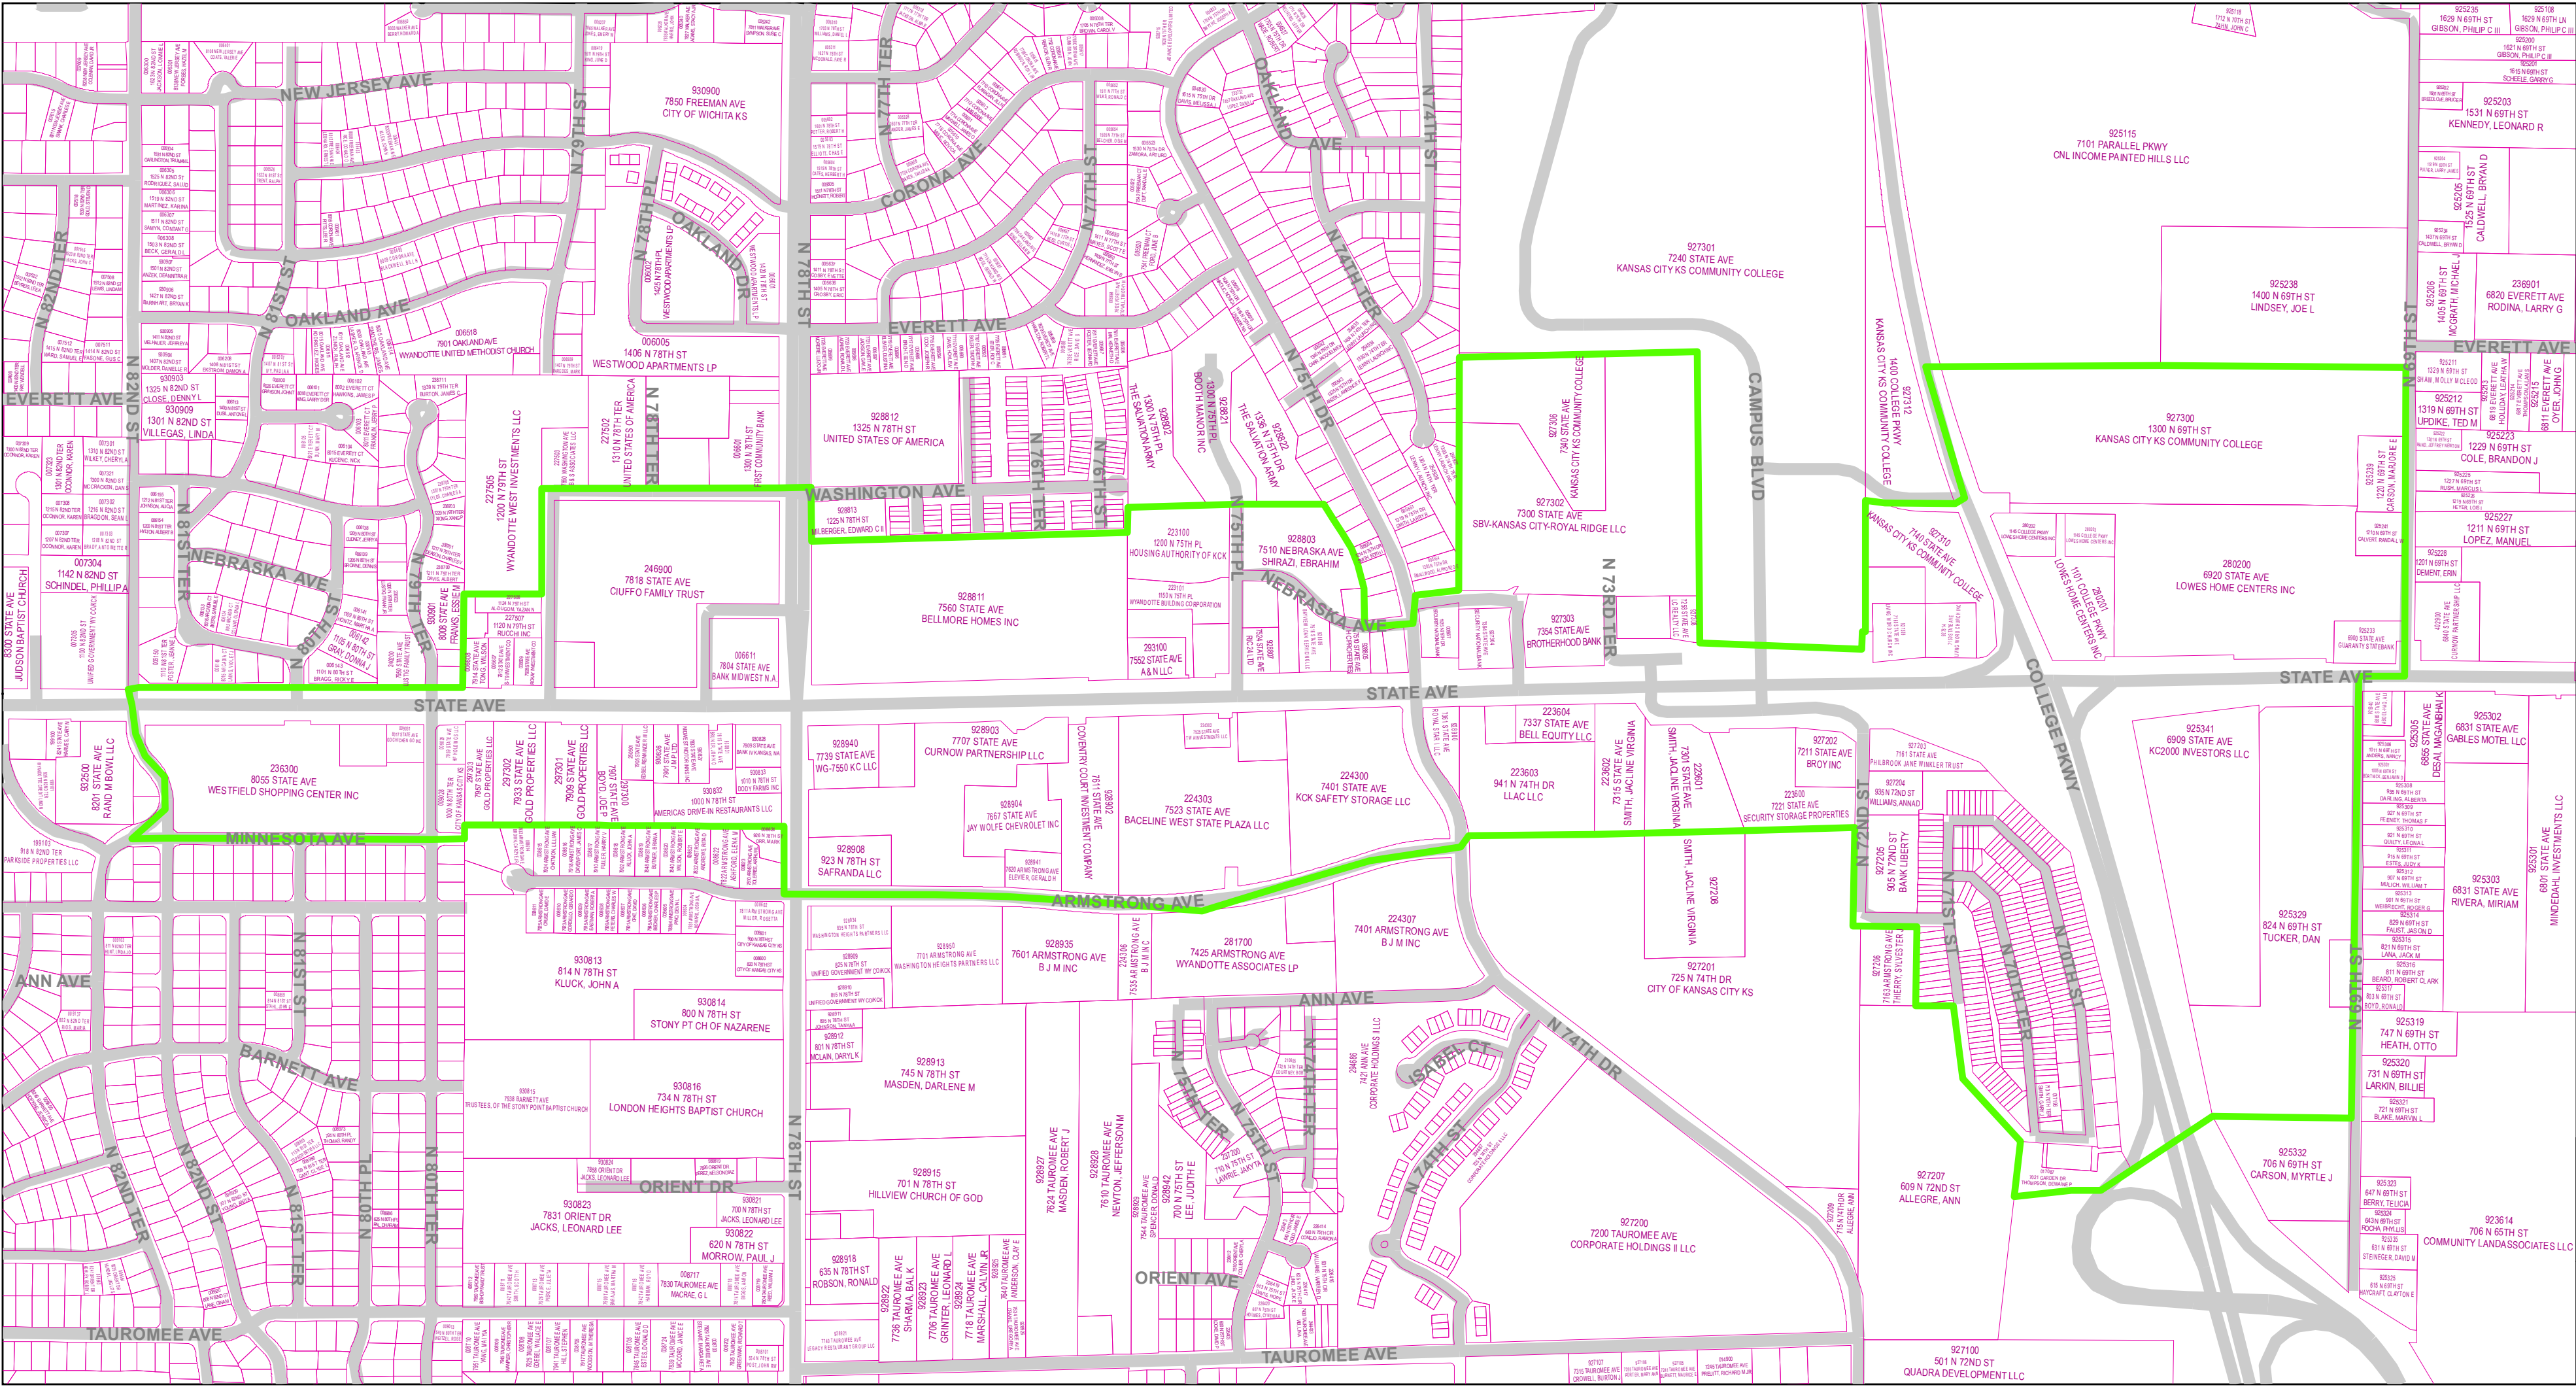

State Ave Corridor 72nd St to 82nd St Wyandotte County, Kansas

DISCLAIMER OF WARRANTY AND ACCURACY
 Unified Government of Wyandotte Co./Kansas City, KS (UG) makes no representations or warranties about this map or its content, including, without limitation, accuracy, completeness, or fitness for any purpose.
 Users of this map document do so at their own risk; UG will not be liable to any such user for any loss or damage whatsoever.
 Publication Date: 1/31/2012
 Contents Copyright © 2012 Unified Government
 All Rights Reserved
 DotMaps Web Mapper: <http://www.wyockck.org/dotmaps>

Location in Wyandotte County, KS