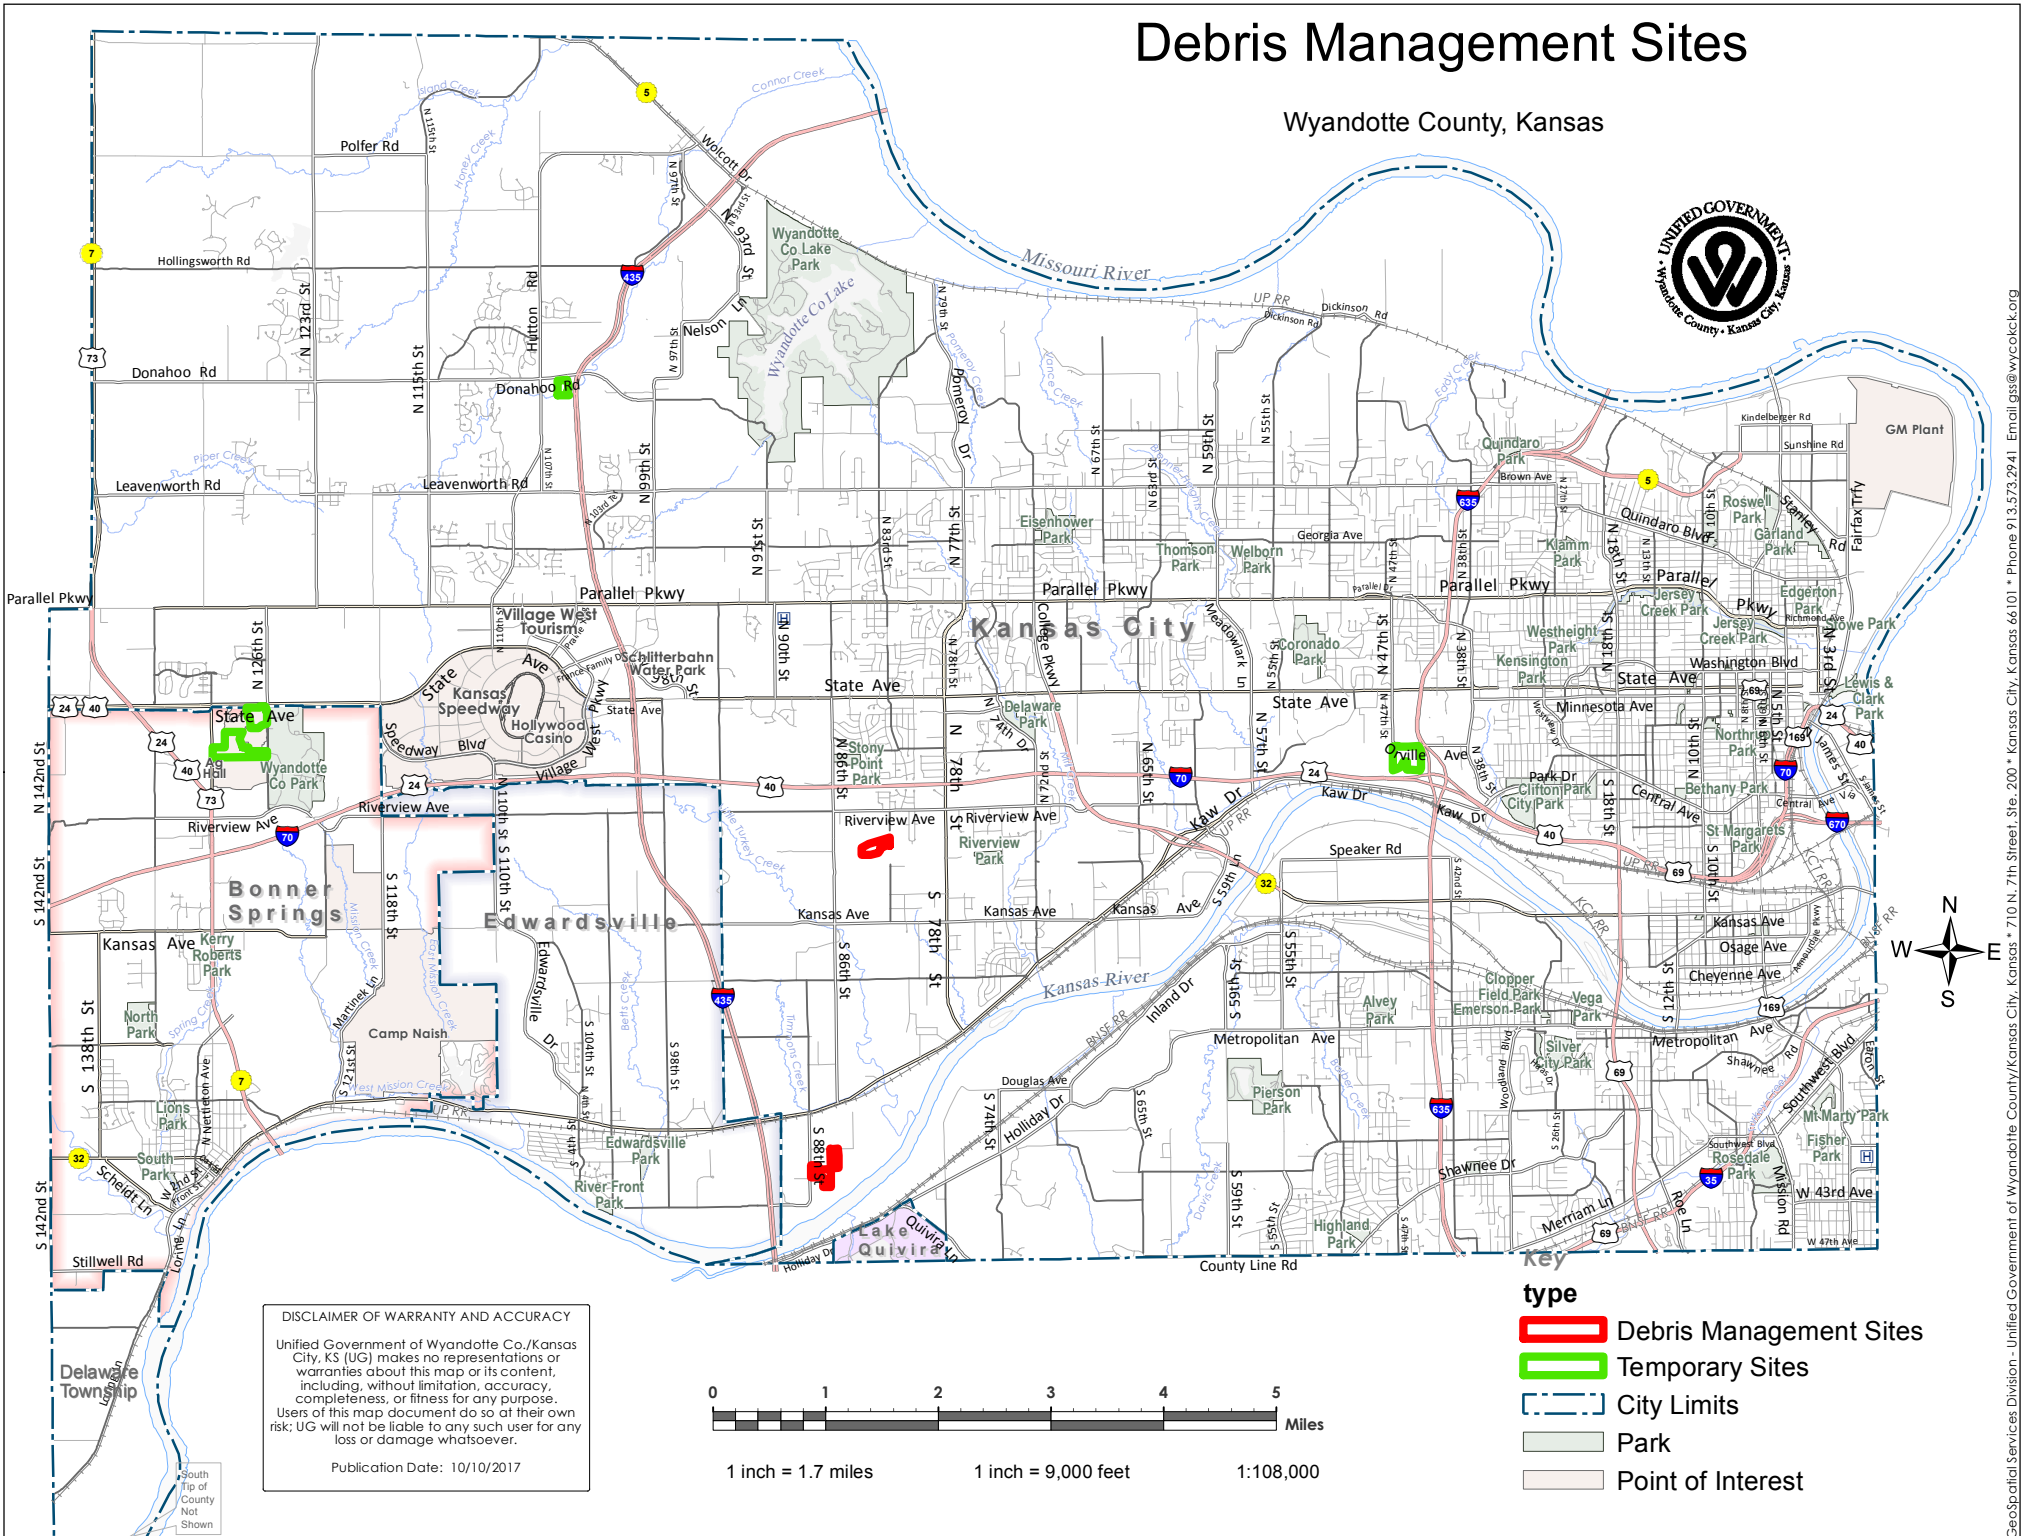

Debris Management Sites

Wyandotte County, Kansas

DISCLAIMER OF WARRANTY AND ACCURACY
 Unified Government of Wyandotte Co./Kansas City, KS (UG) makes no representations or warranties about this map or its content, including, without limitation, accuracy, completeness, or fitness for any purpose. Users of this map document do so at their own risk; UG will not be liable to any such user for any loss or damage whatsoever.
 Publication Date: 10/10/2017

- type**
- Debris Management Sites
 - Temporary Sites
 - City Limits
 - Park
 - Point of Interest