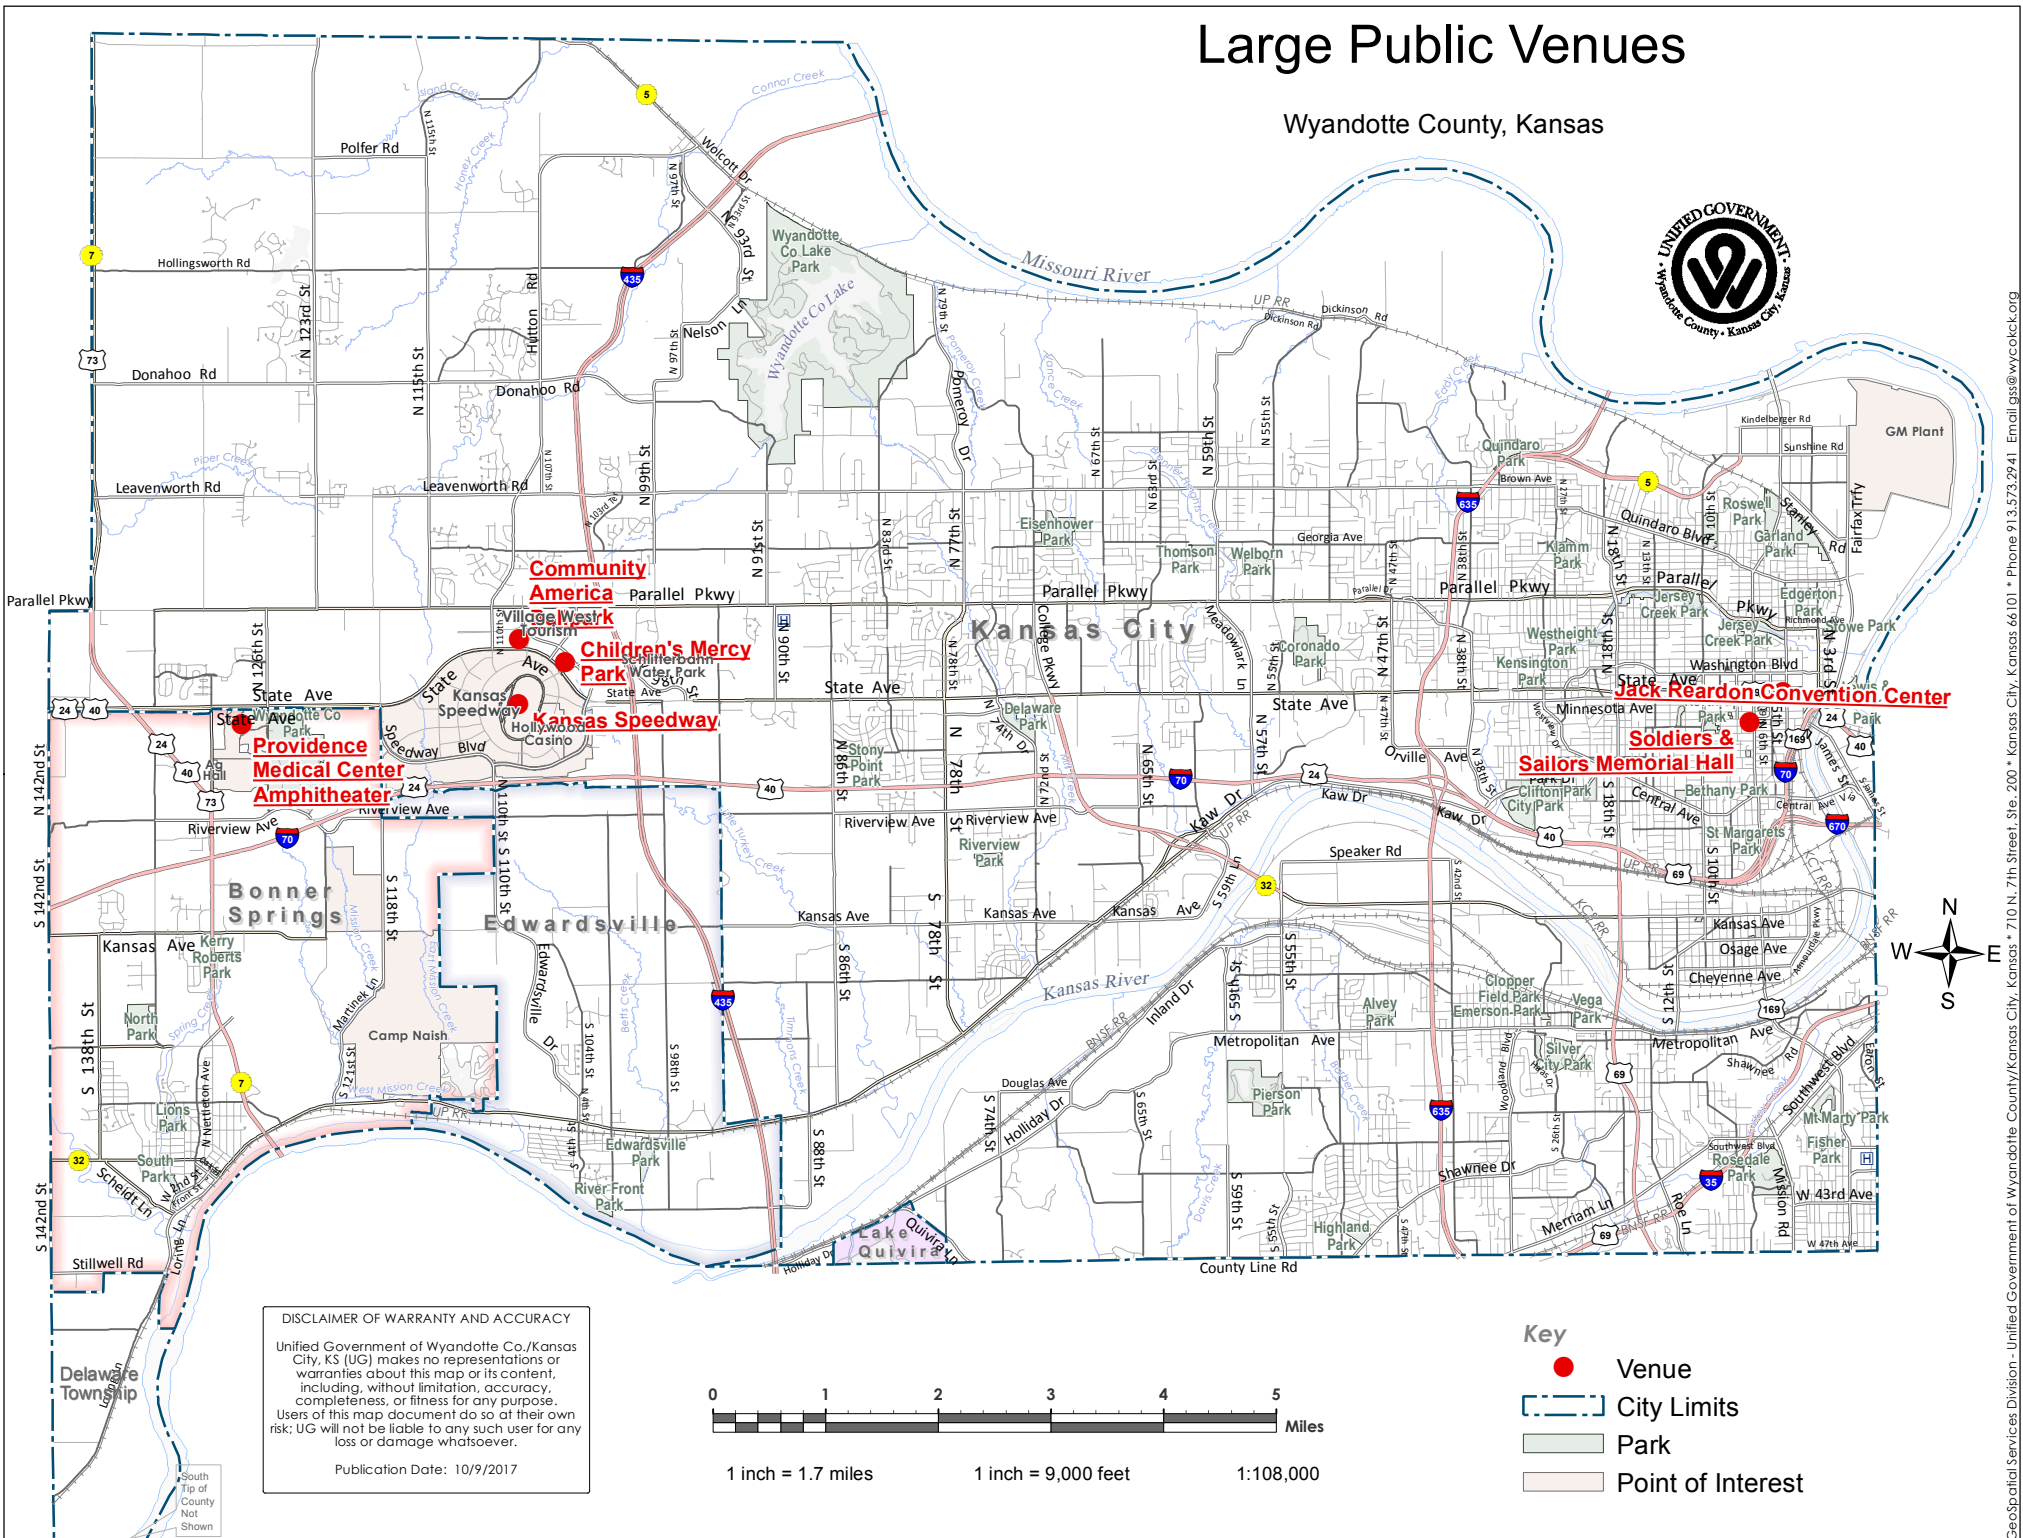

# Large Public Venues

Wyandotte County, Kansas

**DISCLAIMER OF WARRANTY AND ACCURACY**  
 Unified Government of Wyandotte Co./Kansas City, KS (UG) makes no representations or warranties about this map or its content, including, without limitation, accuracy, completeness, or fitness for any purpose. Users of this map document do so at their own risk; UG will not be liable to any such user for any loss or damage whatsoever.  
 Publication Date: 10/9/2017

- Key**
- Venue
  - City Limits
  - Park
  - Point of Interest