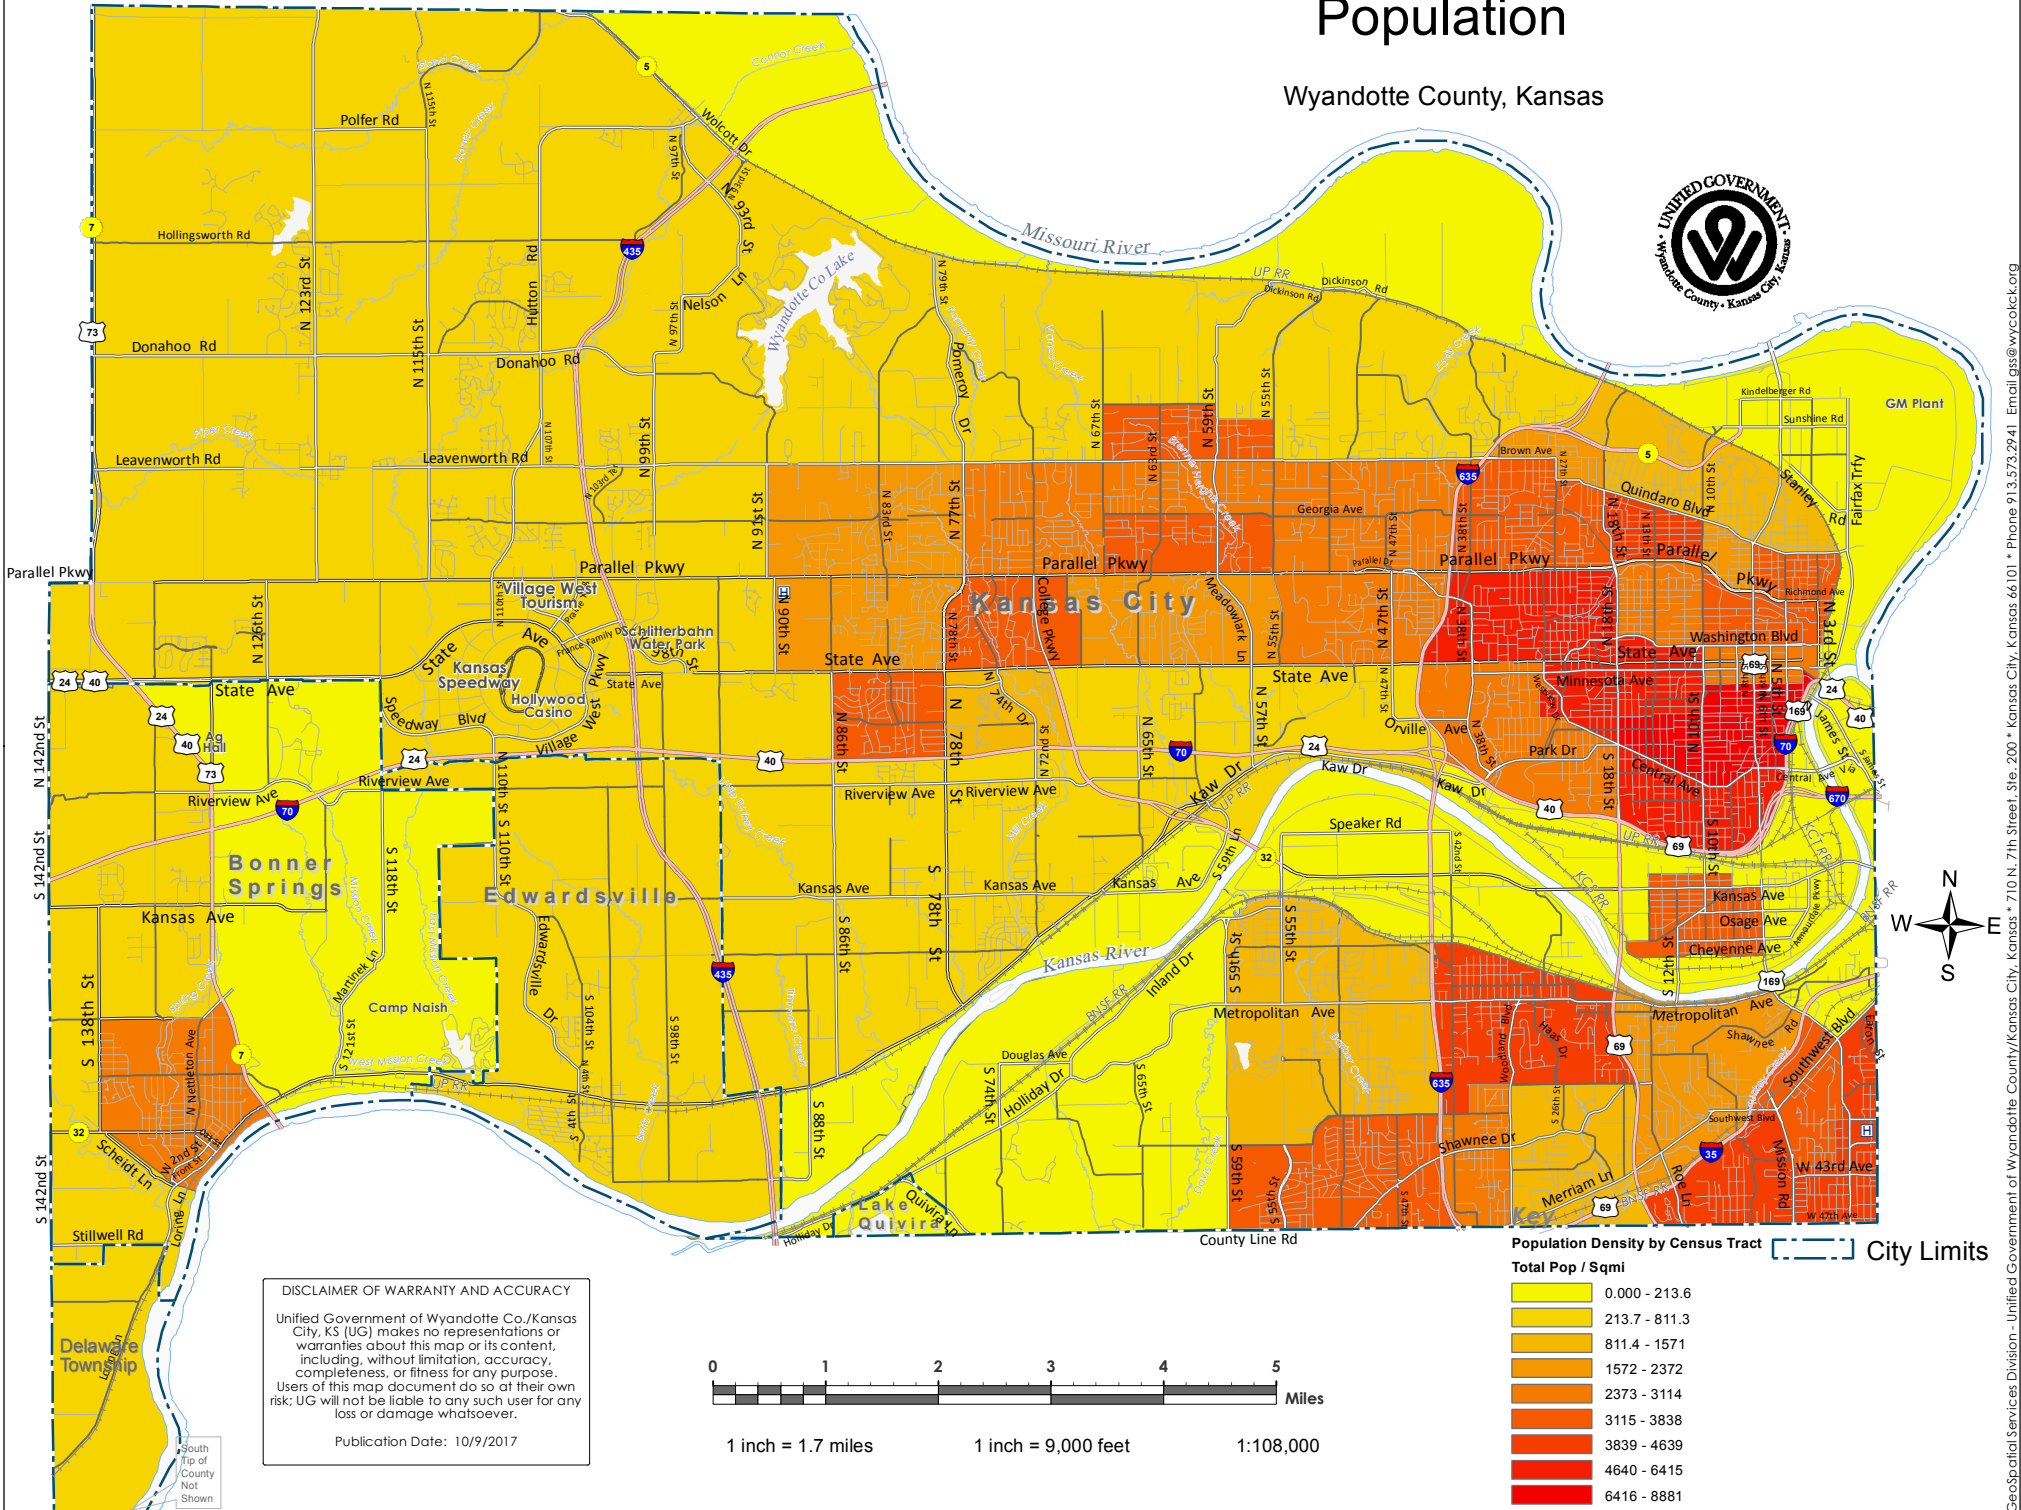

Population

Wyandotte County, Kansas

Population Density by Census Tract
Total Pop / Sqmi

0.000 - 213.6
213.7 - 811.3
811.4 - 1571
1572 - 2372
2373 - 3114
3115 - 3838
3839 - 4639
4640 - 6415
6416 - 8881

City Limits

DISCLAIMER OF WARRANTY AND ACCURACY
 Unified Government of Wyandotte Co./Kansas City, KS (UG) makes no representations or warranties about this map or its content, including, without limitation, accuracy, completeness, or fitness for any purpose. Users of this map document do so at their own risk; UG will not be liable to any such user for any loss or damage whatsoever.
 Publication Date: 10/9/2017