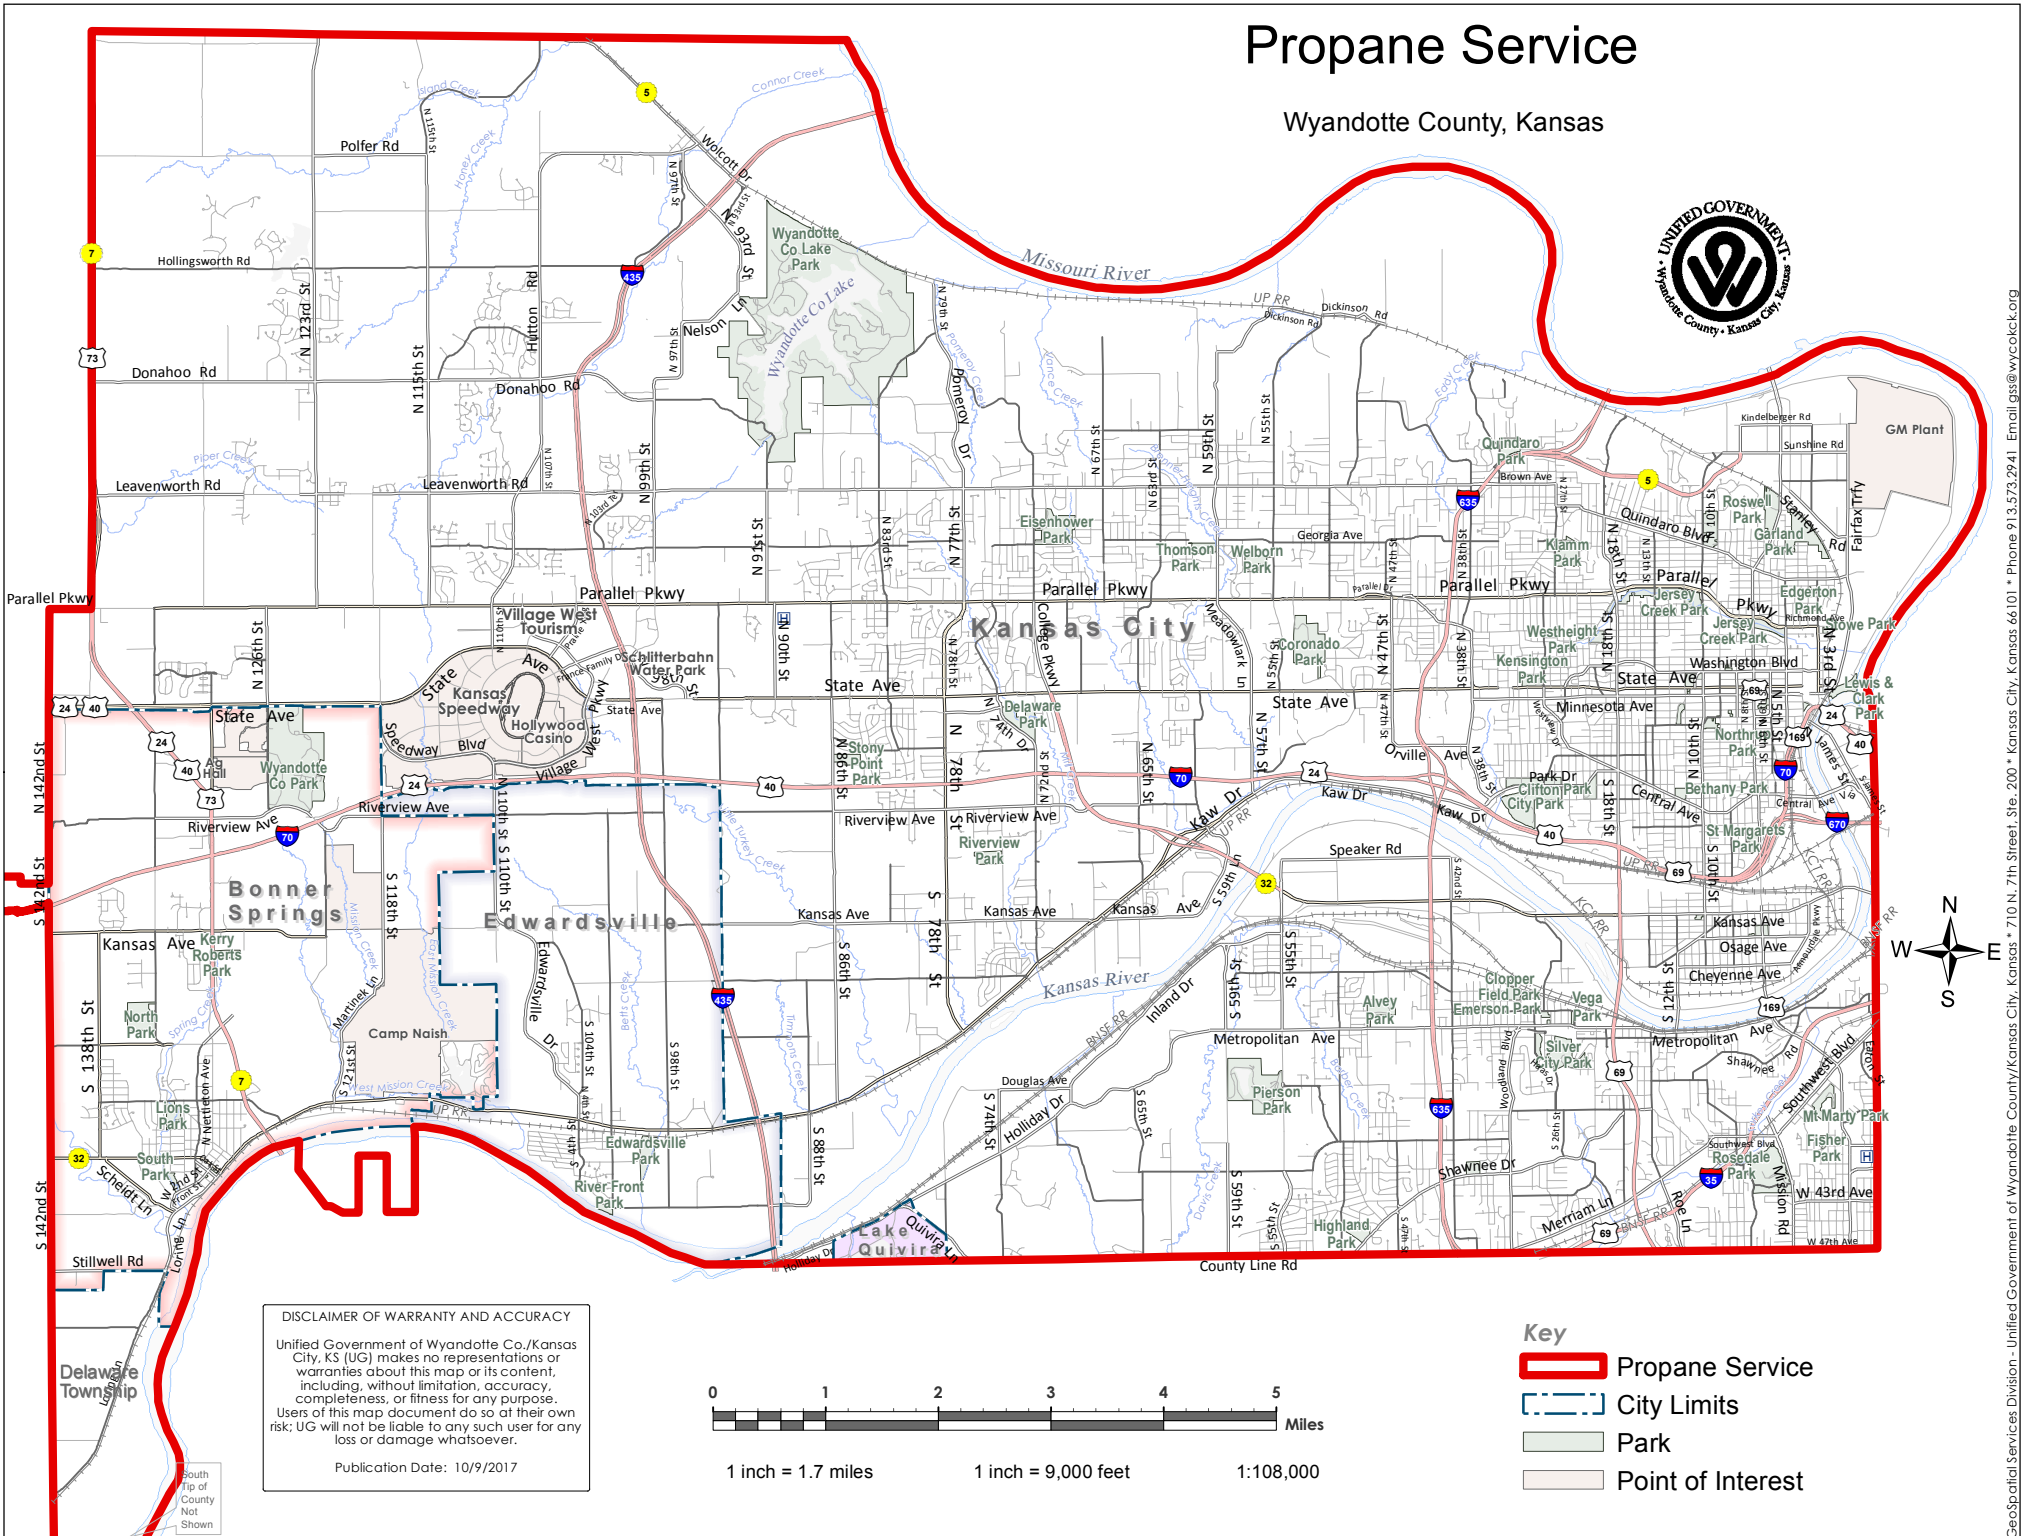

# Propane Service

Wyandotte County, Kansas

**DISCLAIMER OF WARRANTY AND ACCURACY**  
Unified Government of Wyandotte Co./Kansas City, KS (UG) makes no representations or warranties about this map or its content, including, without limitation, accuracy, completeness, or fitness for any purpose. Users of this map document do so at their own risk; UG will not be liable to any such user for any loss or damage whatsoever.  
Publication Date: 10/9/2017

- Key**
- Propane Service
  - City Limits
  - Park
  - Point of Interest