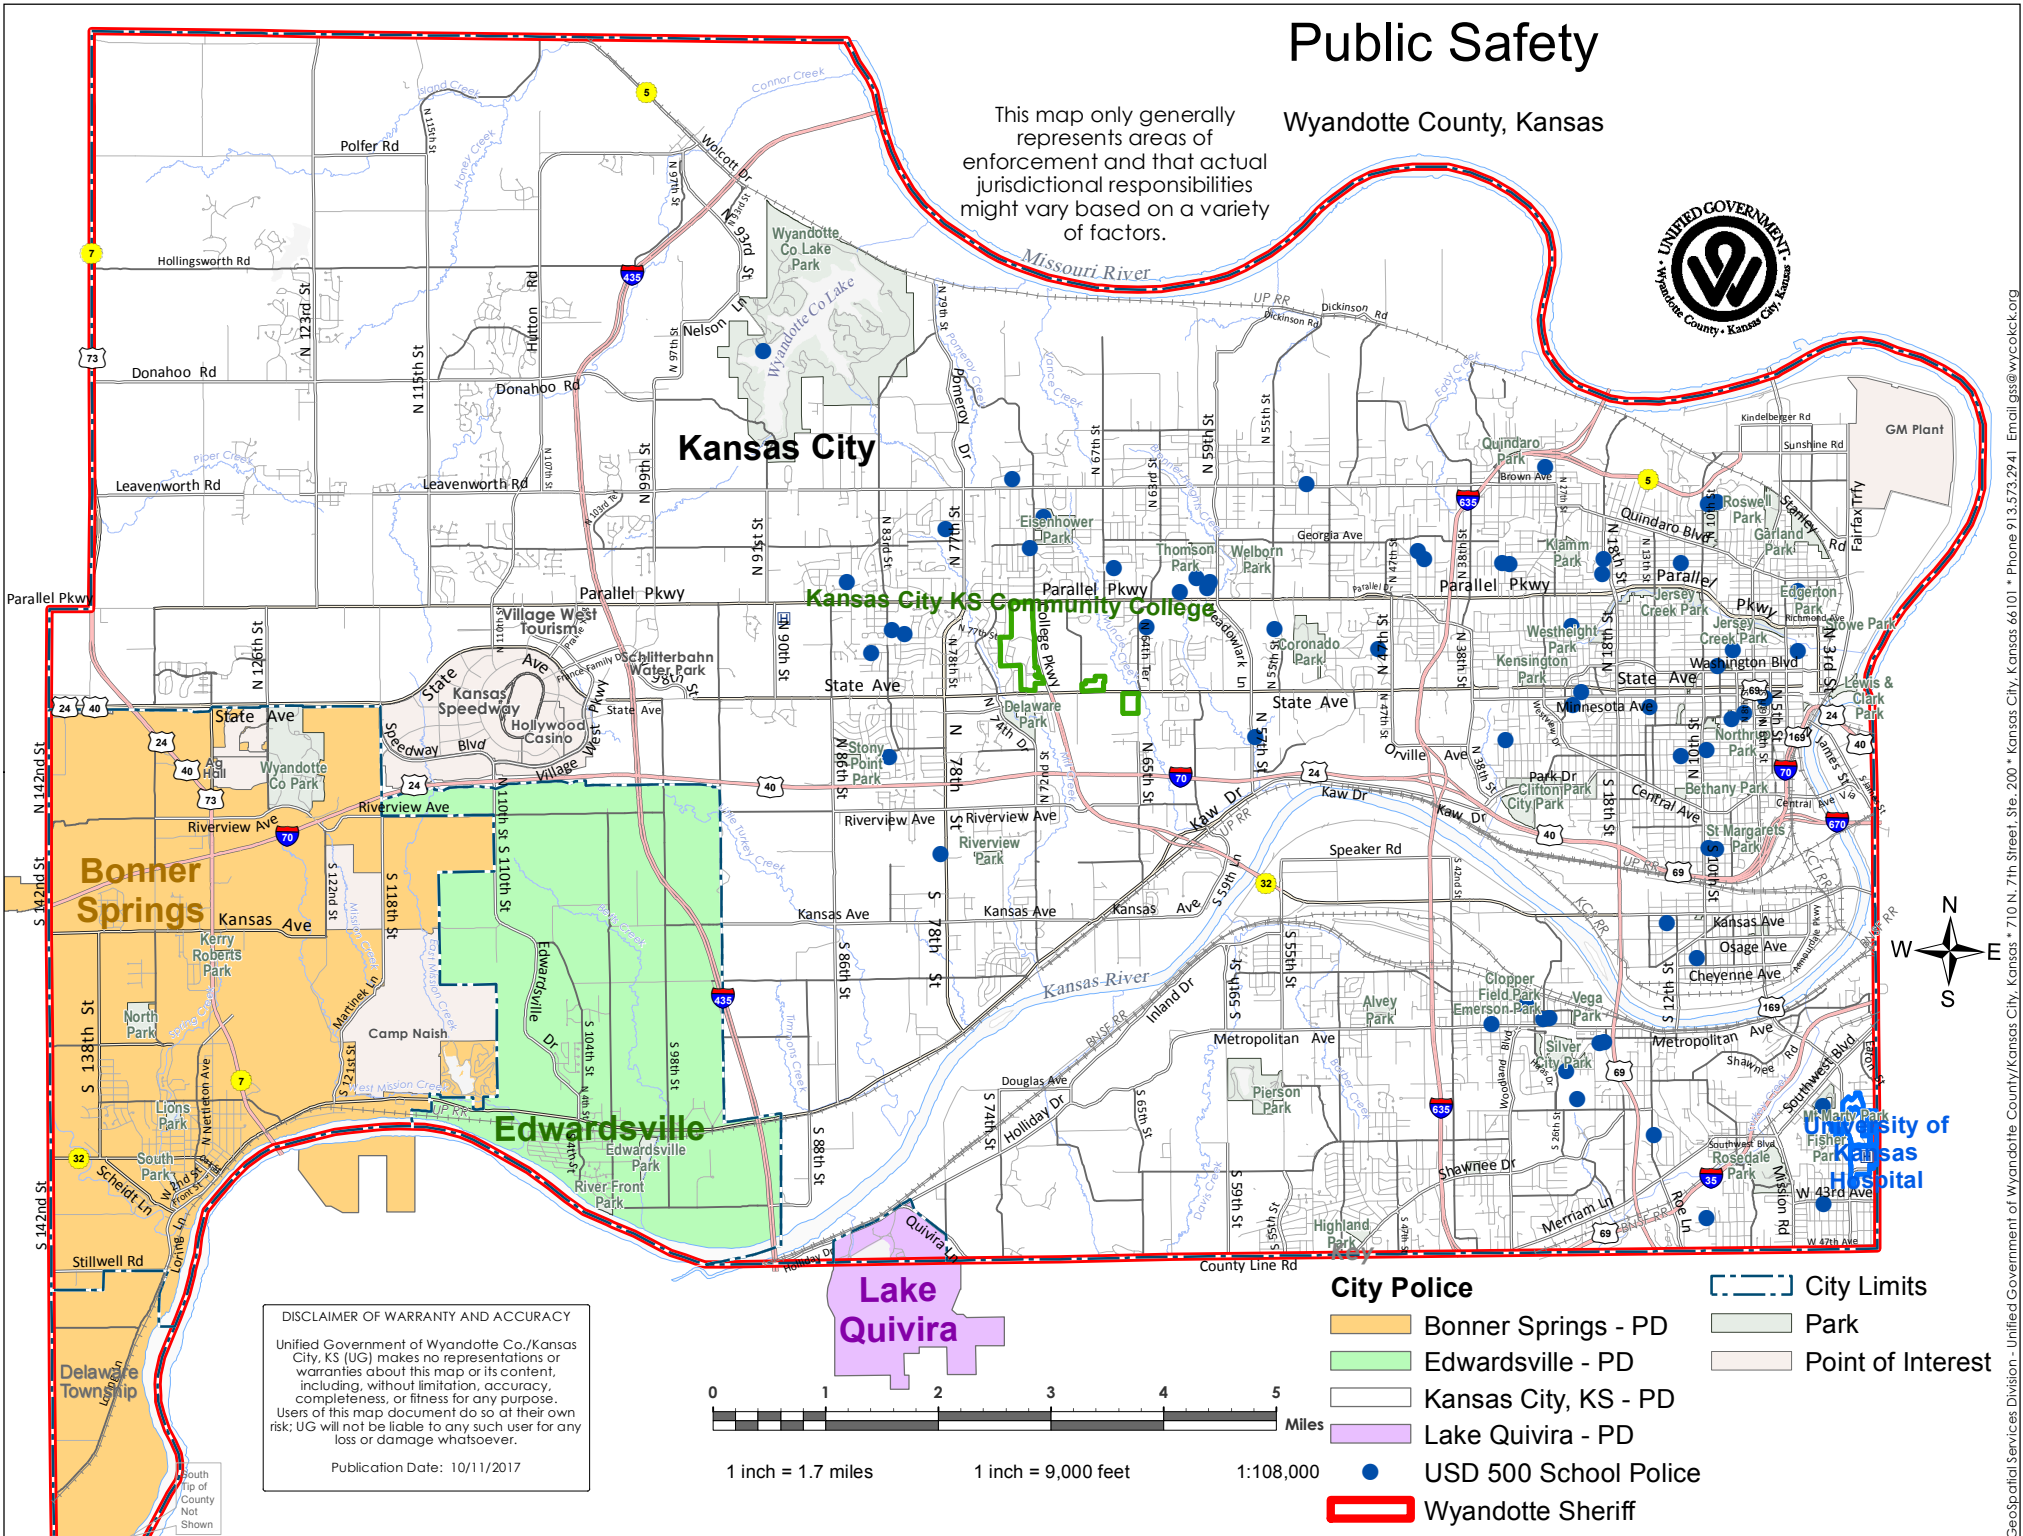

Public Safety

Wyandotte County, Kansas

This map only generally represents areas of enforcement and that actual jurisdictional responsibilities might vary based on a variety of factors.

DISCLAIMER OF WARRANTY AND ACCURACY
 Unified Government of Wyandotte Co./Kansas City, KS (UG) makes no representations or warranties about this map or its content, including, without limitation, accuracy, completeness, or fitness for any purpose. Users of this map document do so at their own risk; UG will not be liable to any such user for any loss or damage whatsoever.
 Publication Date: 10/11/2017

- Bonner Springs - PD
- Edwardsville - PD
- Kansas City, KS - PD
- Lake Quivira - PD
- USD 500 School Police
- Wyandotte Sheriff
- City Limits
- Park
- Point of Interest