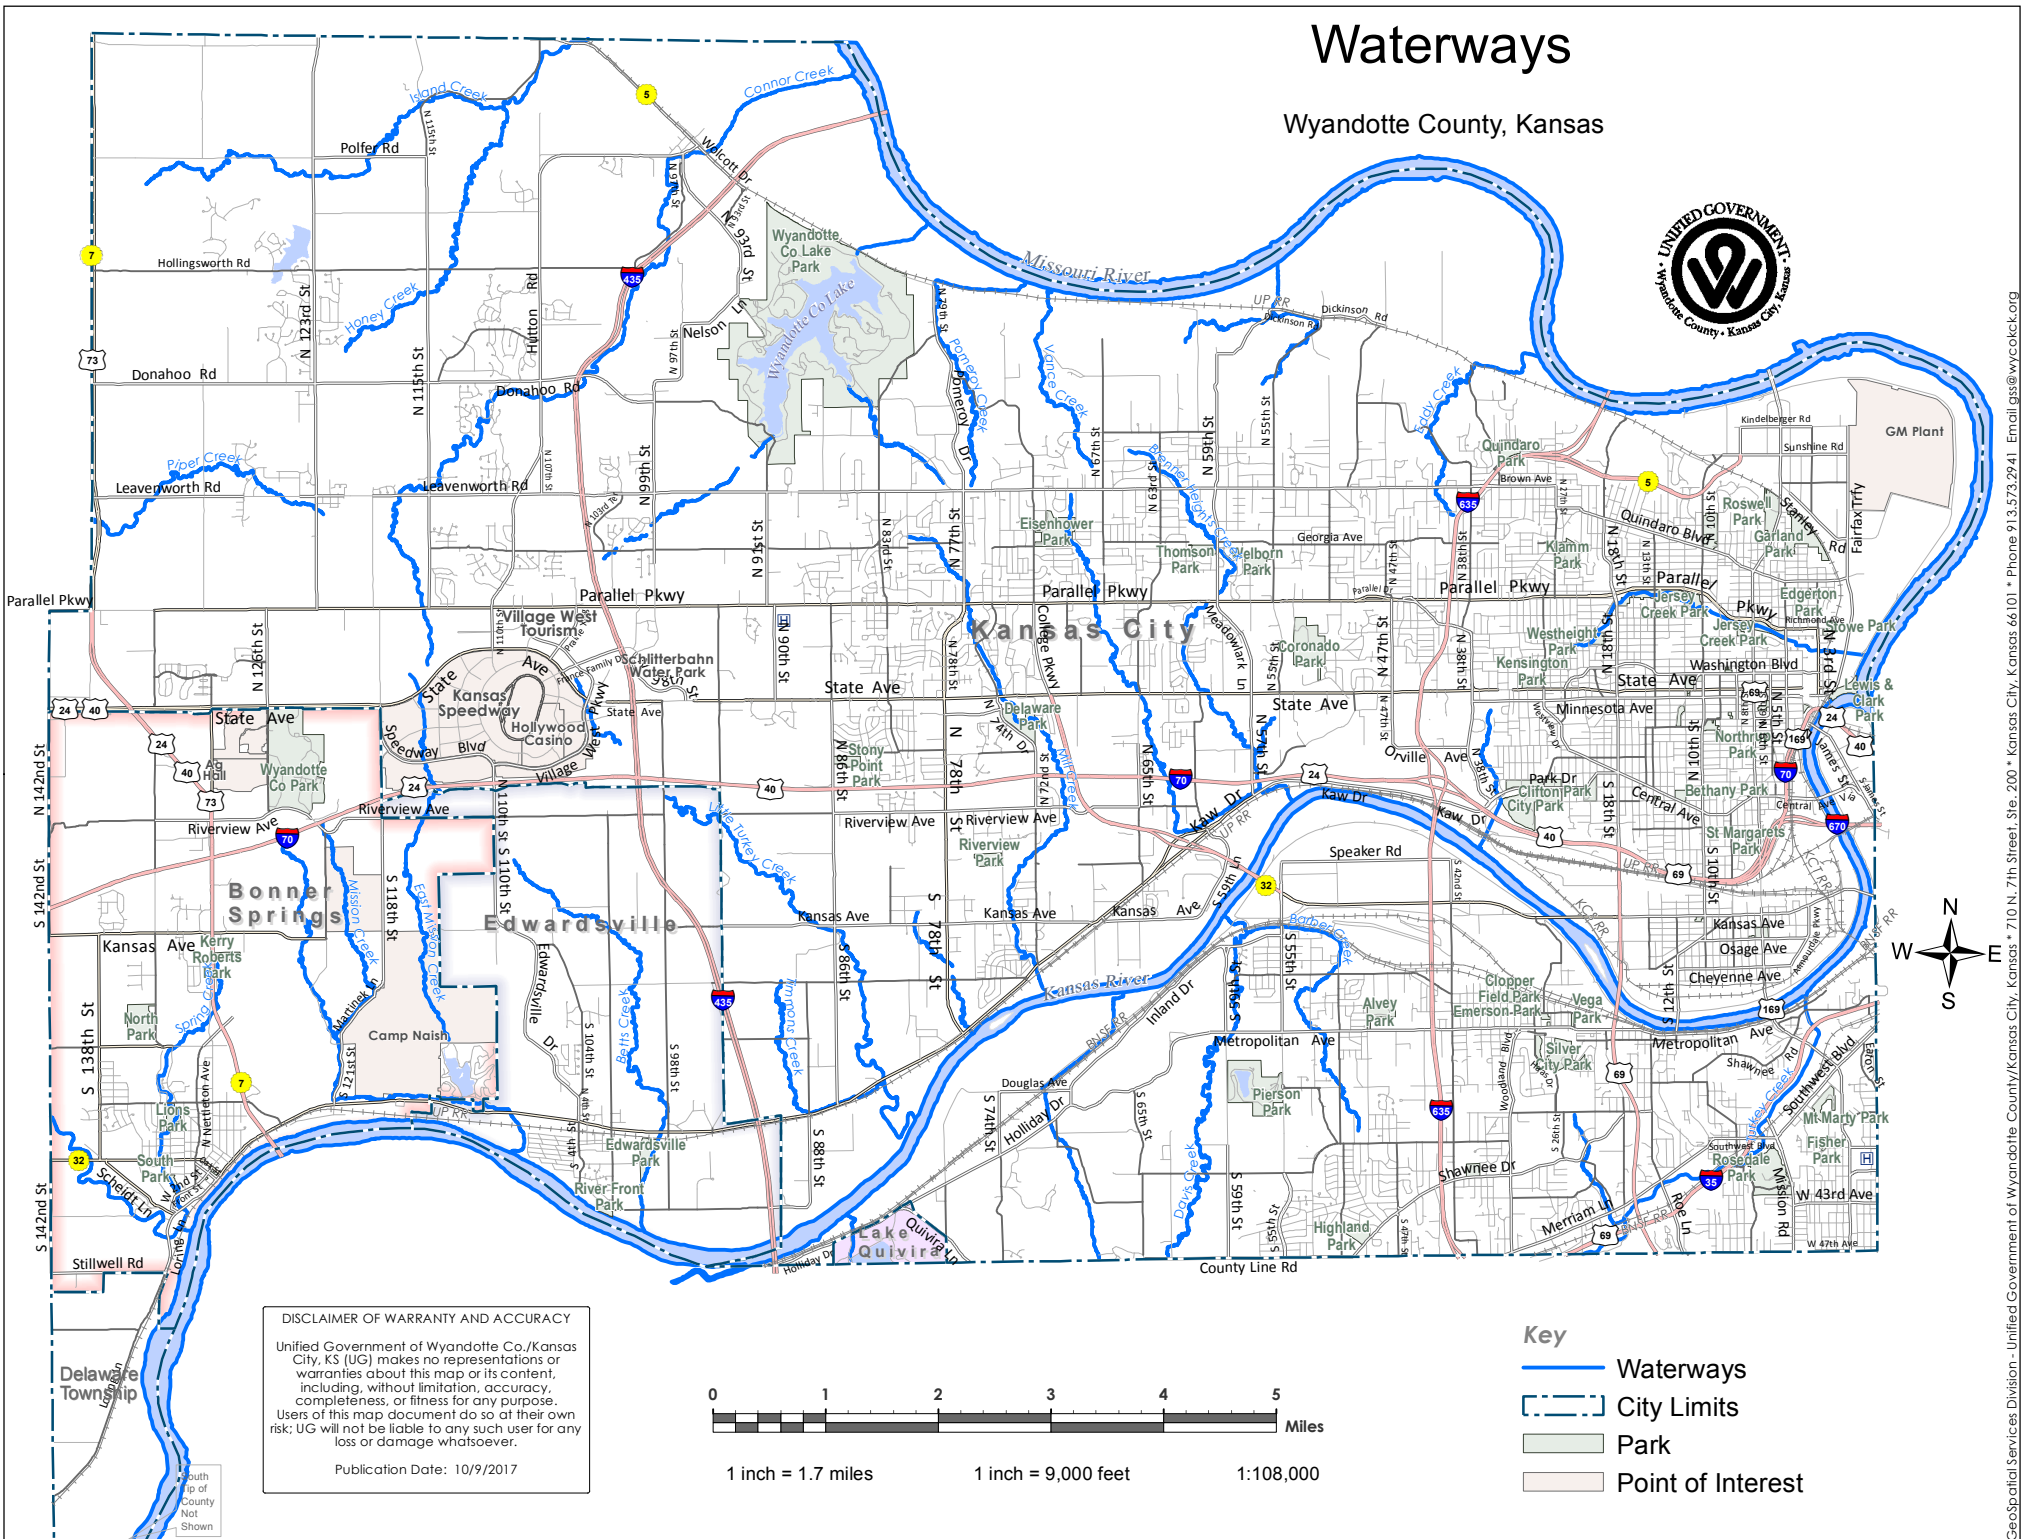

Waterways

Wyandotte County, Kansas

DISCLAIMER OF WARRANTY AND ACCURACY
 Unified Government of Wyandotte Co./Kansas City, KS (UG) makes no representations or warranties about this map or its content, including, without limitation, accuracy, completeness, or fitness for any purpose. Users of this map document do so at their own risk; UG will not be liable to any such user for any loss or damage whatsoever.
 Publication Date: 10/9/2017

- Key**
- Waterways
 - City Limits
 - Park
 - Point of Interest