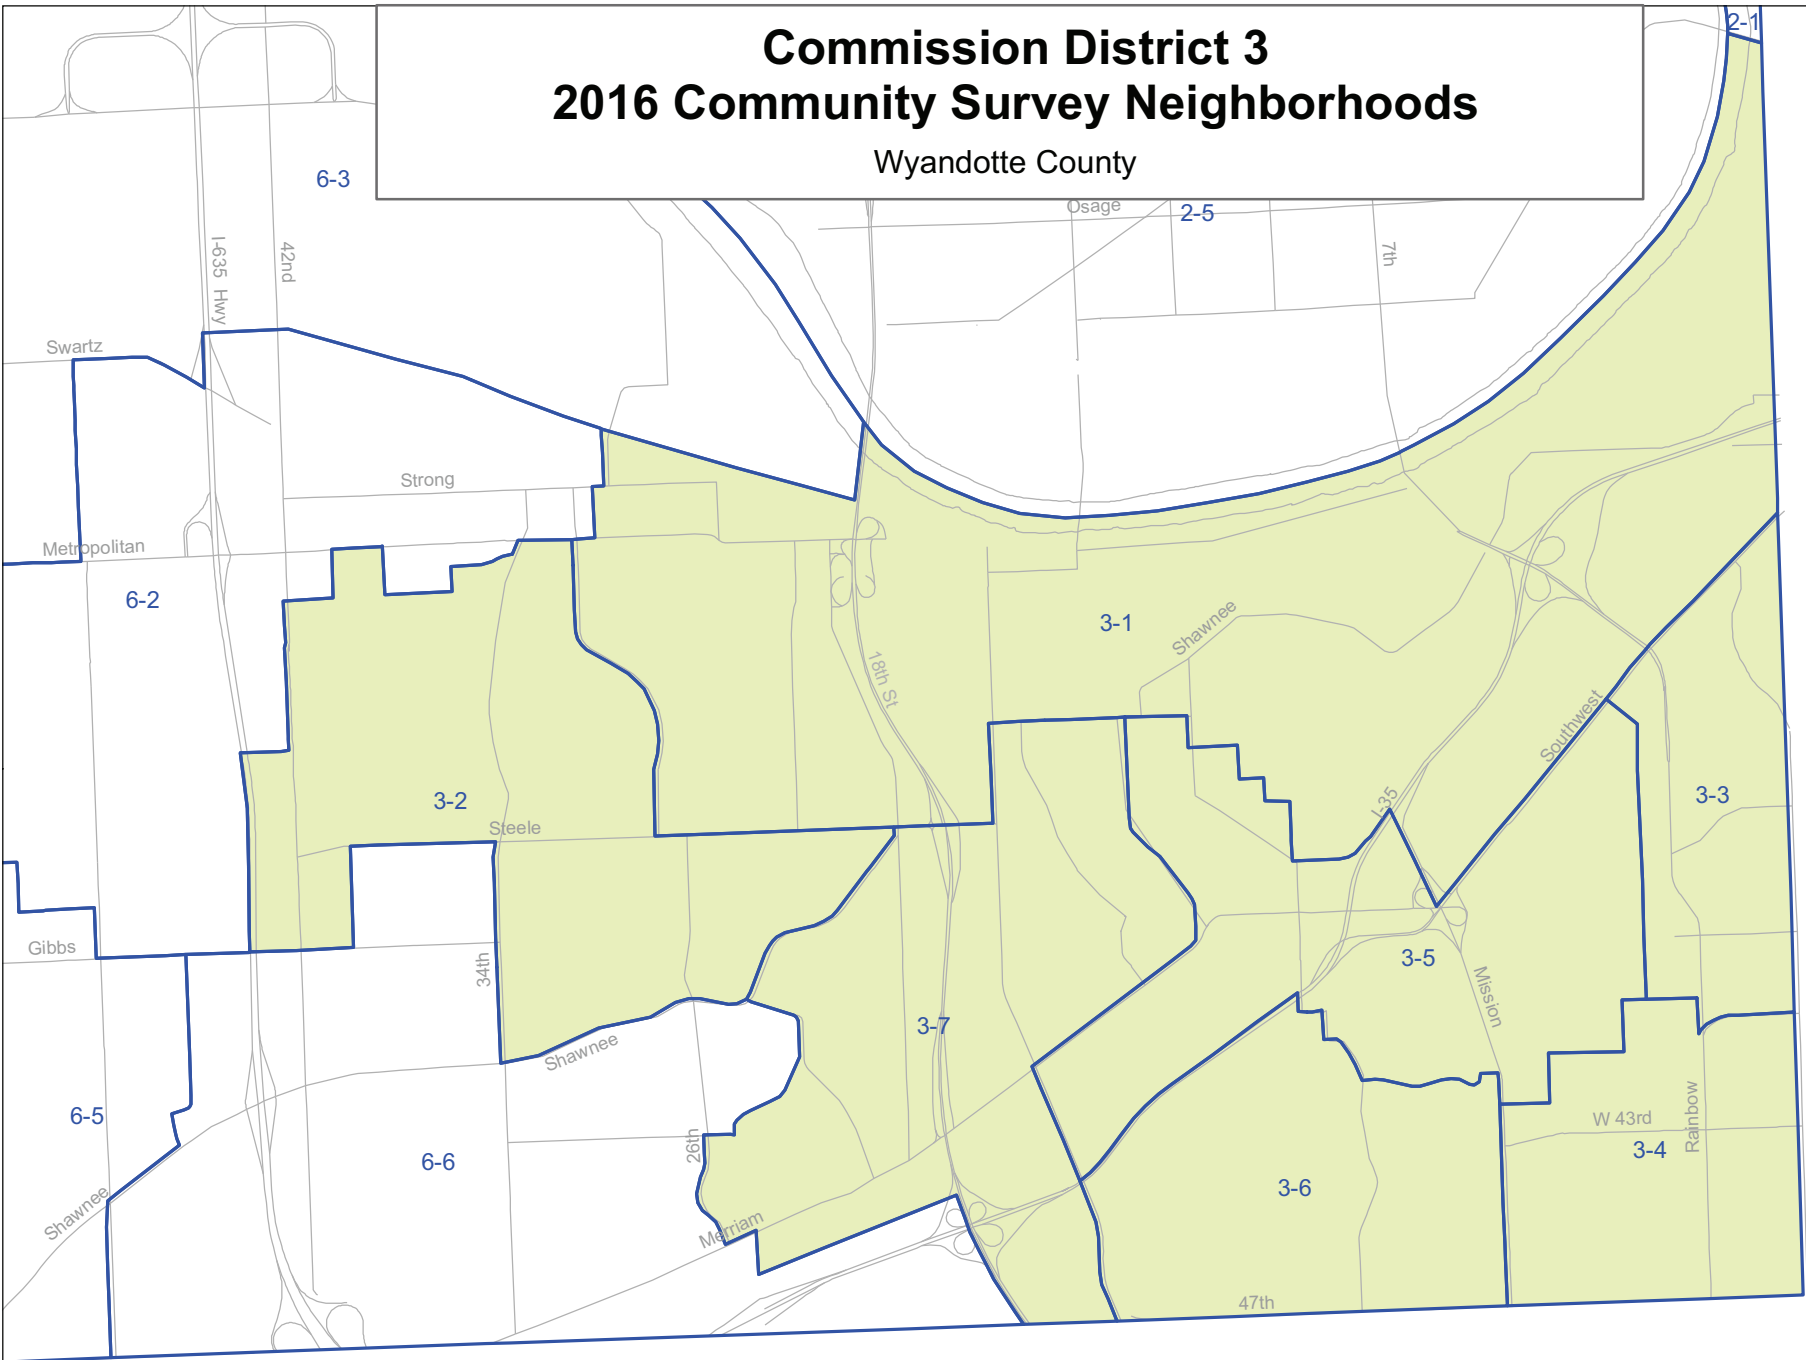

2016 Community Survey Neighborhoods With Unified Government Commission District Overlay

Wyandotte County

Commission District 1 2016 Community Survey Neighborhoods

Wyandotte County

Commission District 1

(e.g. 1-2 designates community survey neighborhood label)

Note: Survey neighborhoods are based on aggregated ward & precinct areas (2010 redistricting).

Commission District 2 2016 Community Survey Neighborhoods

Wyandotte County

0.5
Miles

Commission District 2

(e.g. 2-1 designates community survey neighborhood label)

Note: Survey neighborhoods are based on aggregated ward & precinct areas (2010 redistricting).

Commission District 3 2016 Community Survey Neighborhoods

Wyandotte County

Commission District 3

(e.g. 3-1 designates community survey neighborhood label)