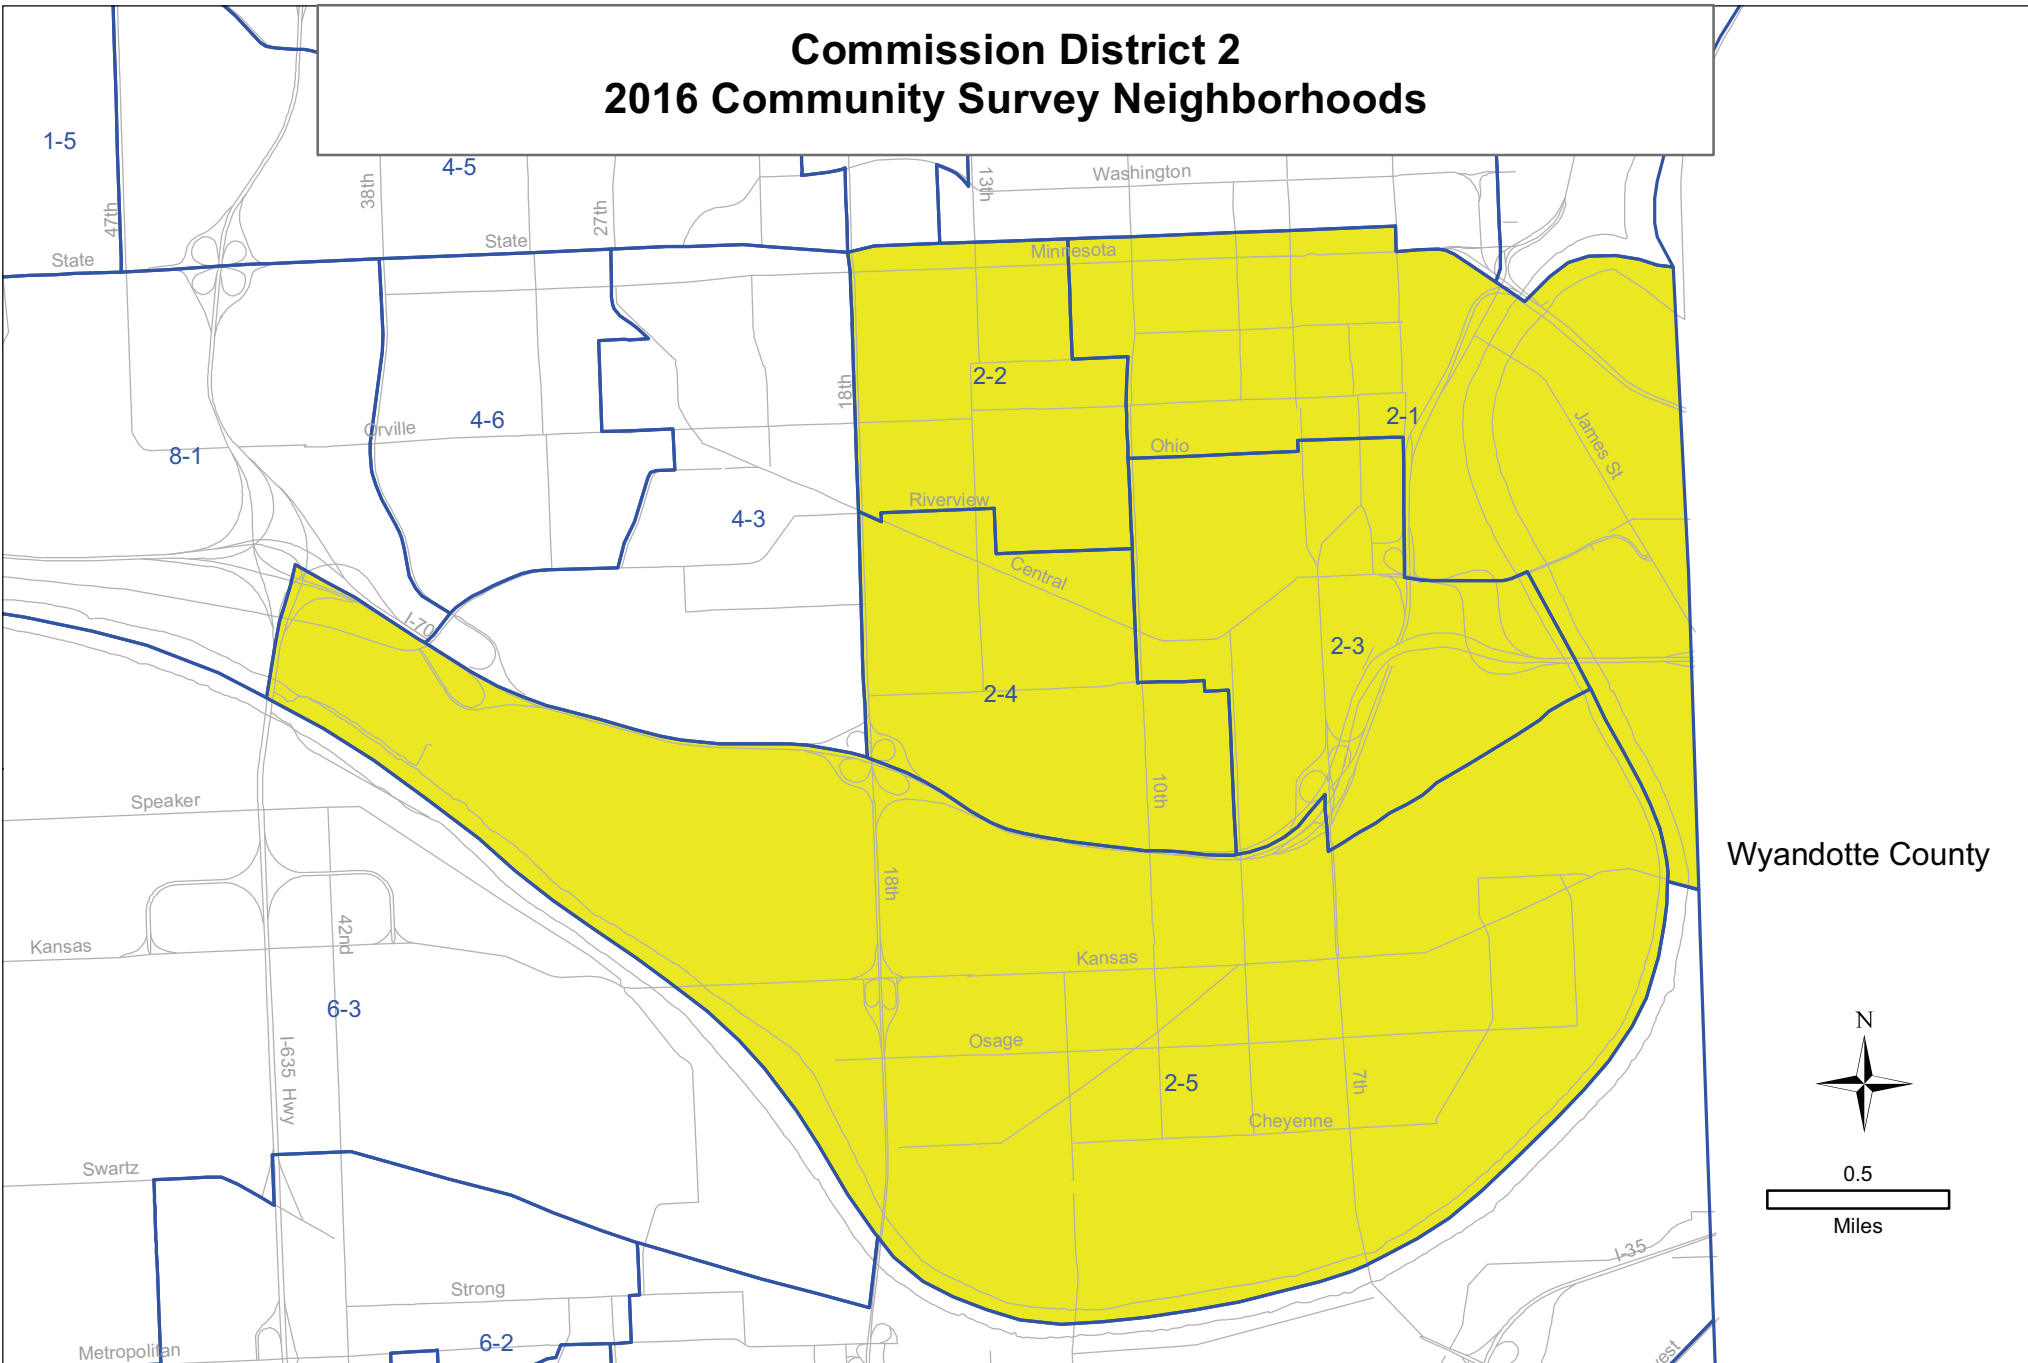

2016 Community Survey Neighborhoods With Unified Government Commission District Overlay

Wyandotte County

Commission District 1 2016 Community Survey Neighborhoods

Wyandotte County

Commission District 1

(e.g. 1-2 designates community survey neighborhood label)

Note: Survey neighborhoods are based on aggregated ward & precinct areas (2010 redistricting).

Commission District 2 2016 Community Survey Neighborhoods

Wyandotte County

0.5
Miles

Commission District 2

(e.g. 2-1 designates community survey neighborhood label)

Note: Survey neighborhoods are based on aggregated ward & precinct areas (2010 redistricting).

Commission District 3 2016 Community Survey Neighborhoods

Wyandotte County

Commission District 3

(e.g. 3-1 designates community survey neighborhood label)