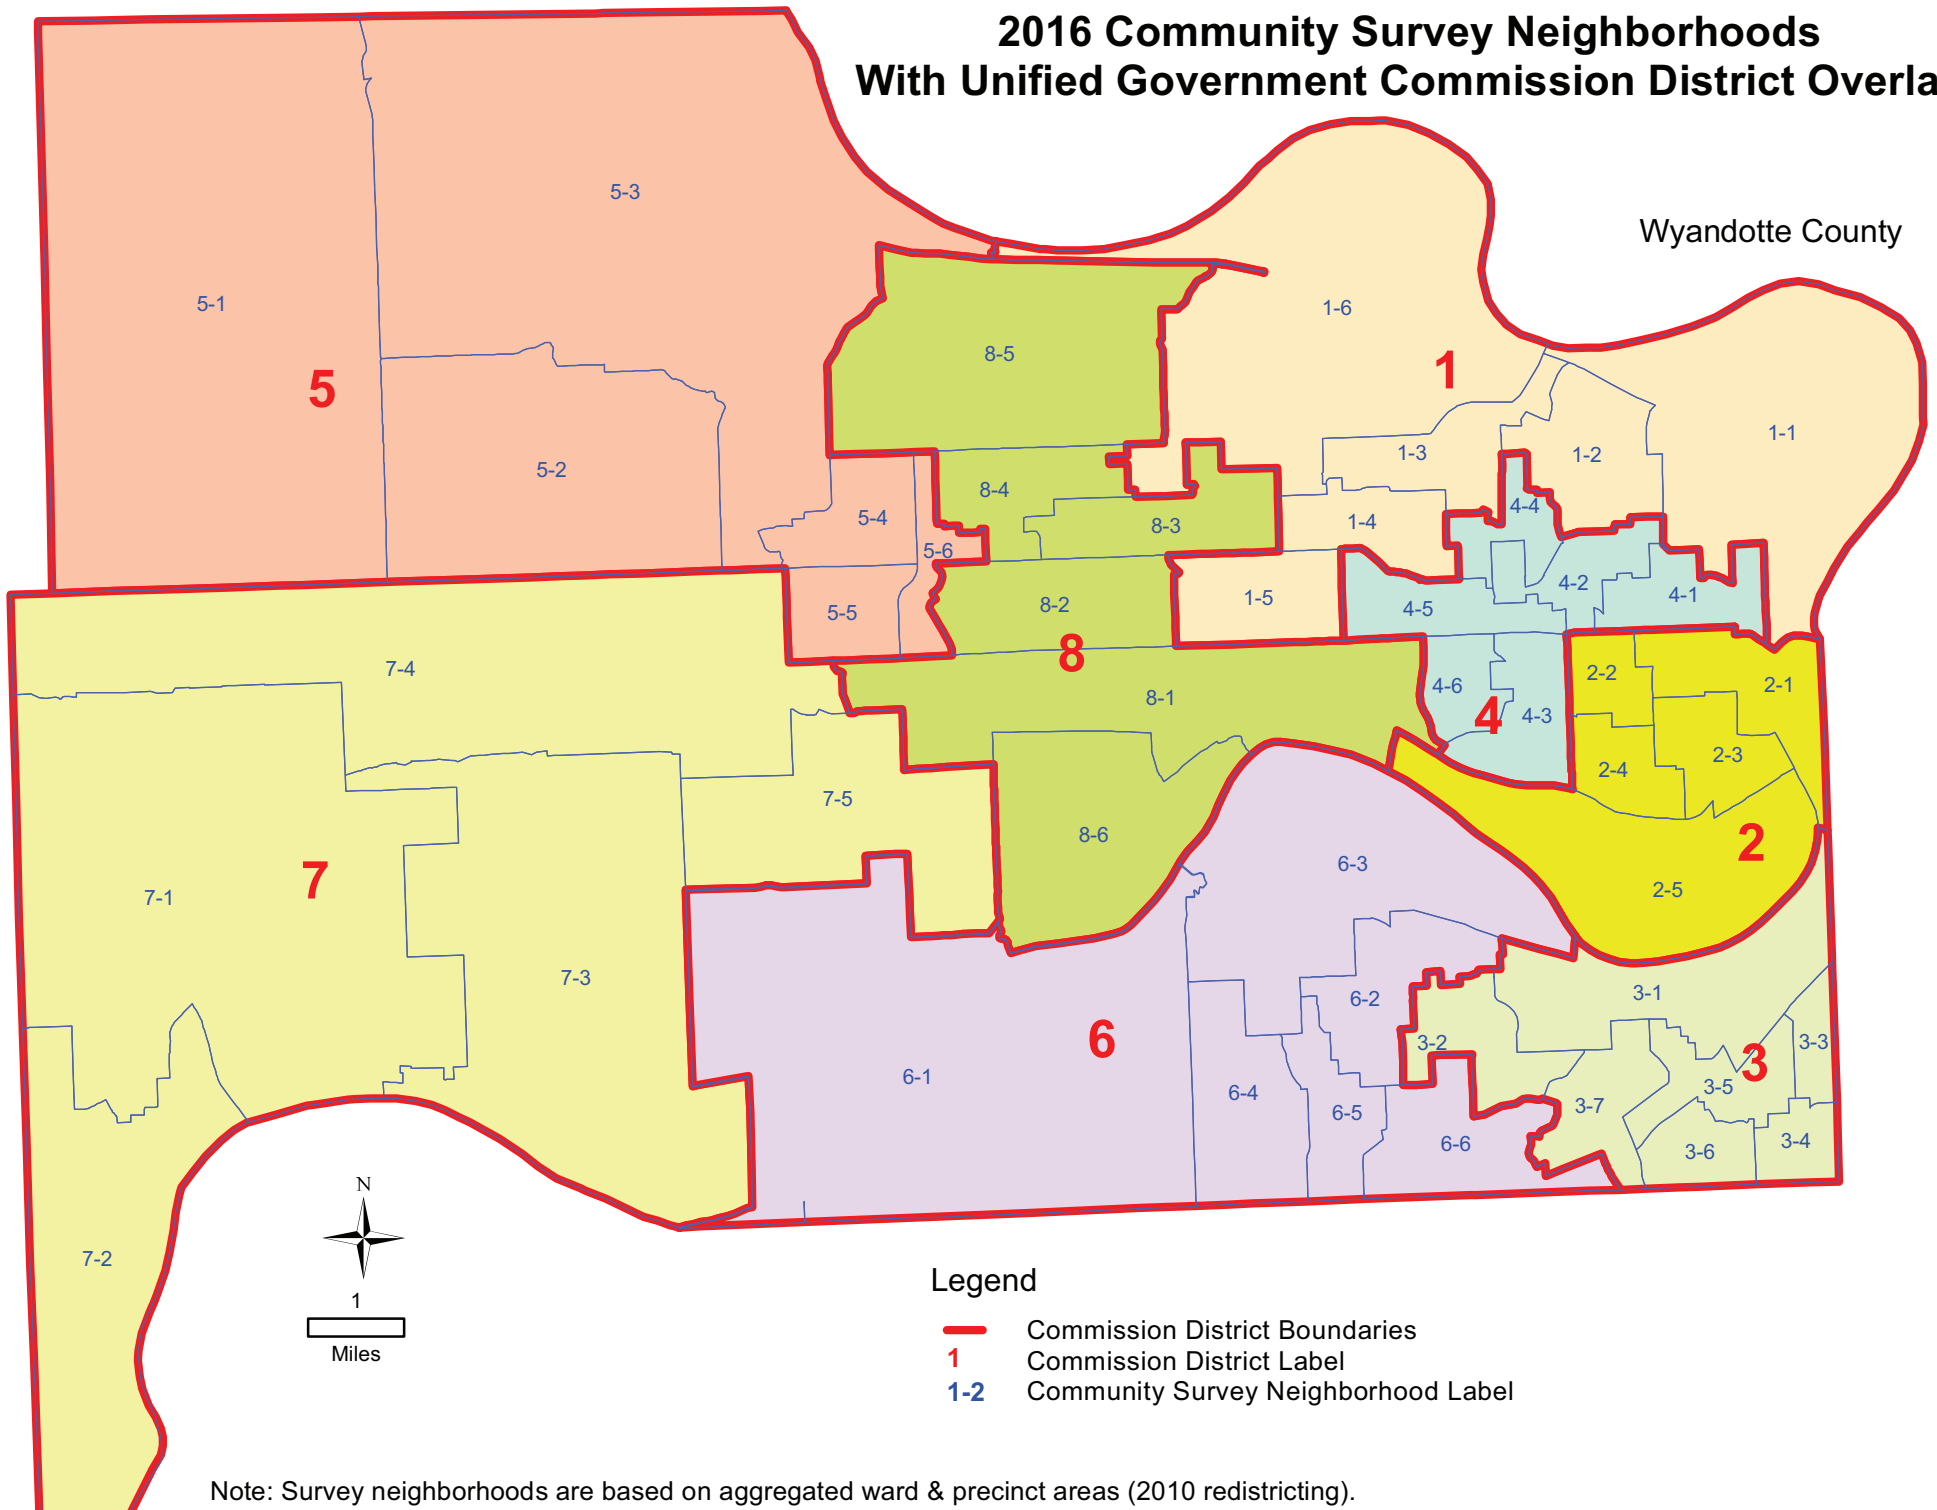

2016 Community Survey Neighborhoods With Unified Government Commission District Overlay

Wyandotte County

Commission District 1 2016 Community Survey Neighborhoods

Wyandotte County

Commission District 1

(e.g. 1-2 designates community survey neighborhood label)

Note: Survey neighborhoods are based on aggregated ward & precinct areas (2010 redistricting).

Commission District 2 2016 Community Survey Neighborhoods

Wyandotte County

0.5
Miles

Commission District 2

(e.g. 2-1 designates community survey neighborhood label)

Note: Survey neighborhoods are based on aggregated ward & precinct areas (2010 redistricting).

Commission District 3 2016 Community Survey Neighborhoods

Wyandotte County

Commission District 3

(e.g. 3-1 designates community survey neighborhood label)