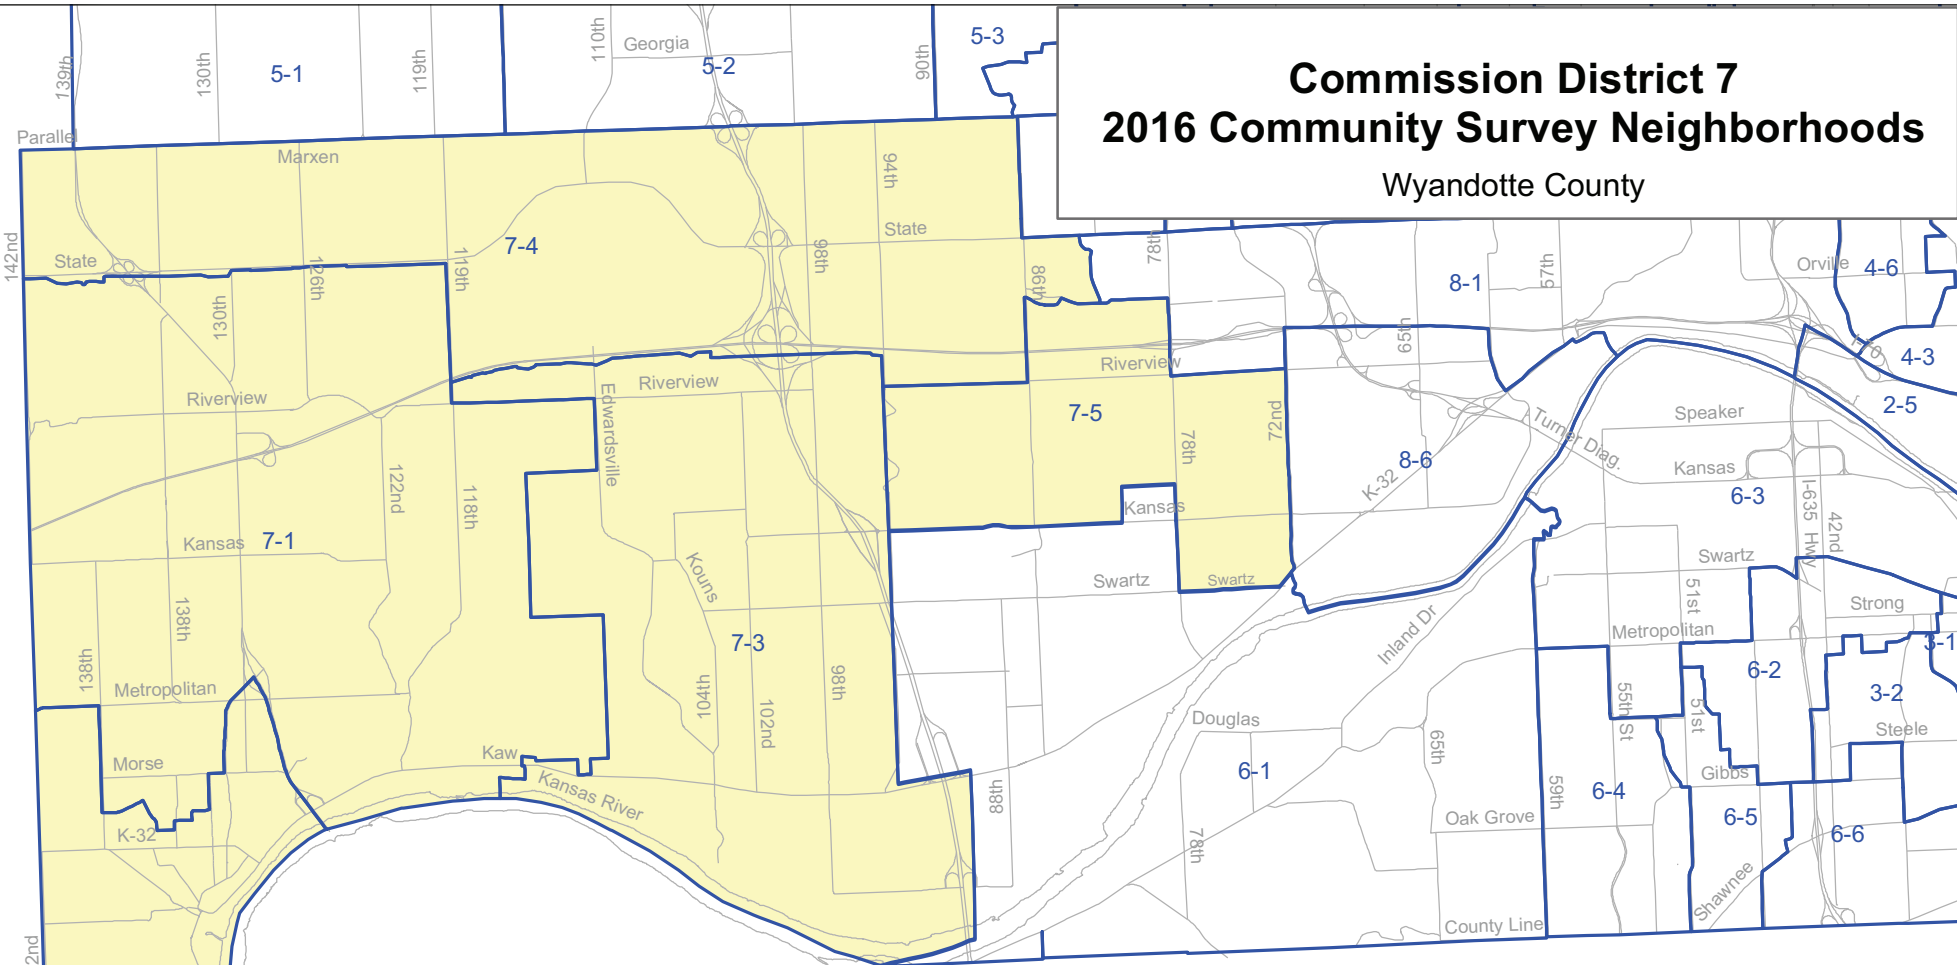

Z:\ESRI\Arcview_shp\Precints_by_CSBlk2000\Ward_Pct_2010_community_survey_2016_CD4.mxd

Commission District 5 2016 Community Survey Neighborhoods

Commission District 5

(e.g. 5-1 designates community survey neighborhood label)

Note: Survey neighborhoods are based on aggregated ward & precinct areas (2010 redistricting).

Commission District 6 2016 Community Survey Neighborhoods

Wyandotte County

Commission District 6

(e.g. 6-1 designates community survey neighborhood label)

Note: Survey neighborhoods are based on aggregated ward & precinct areas (2010 redistricting).

Commission District 7 2016 Community Survey Neighborhoods

Wyandotte County

Commission District 7

(e.g. 7-1 designates community survey neighborhood label)

Note: Survey neighborhoods are based on aggregated ward & precinct areas (2010 redistricting).