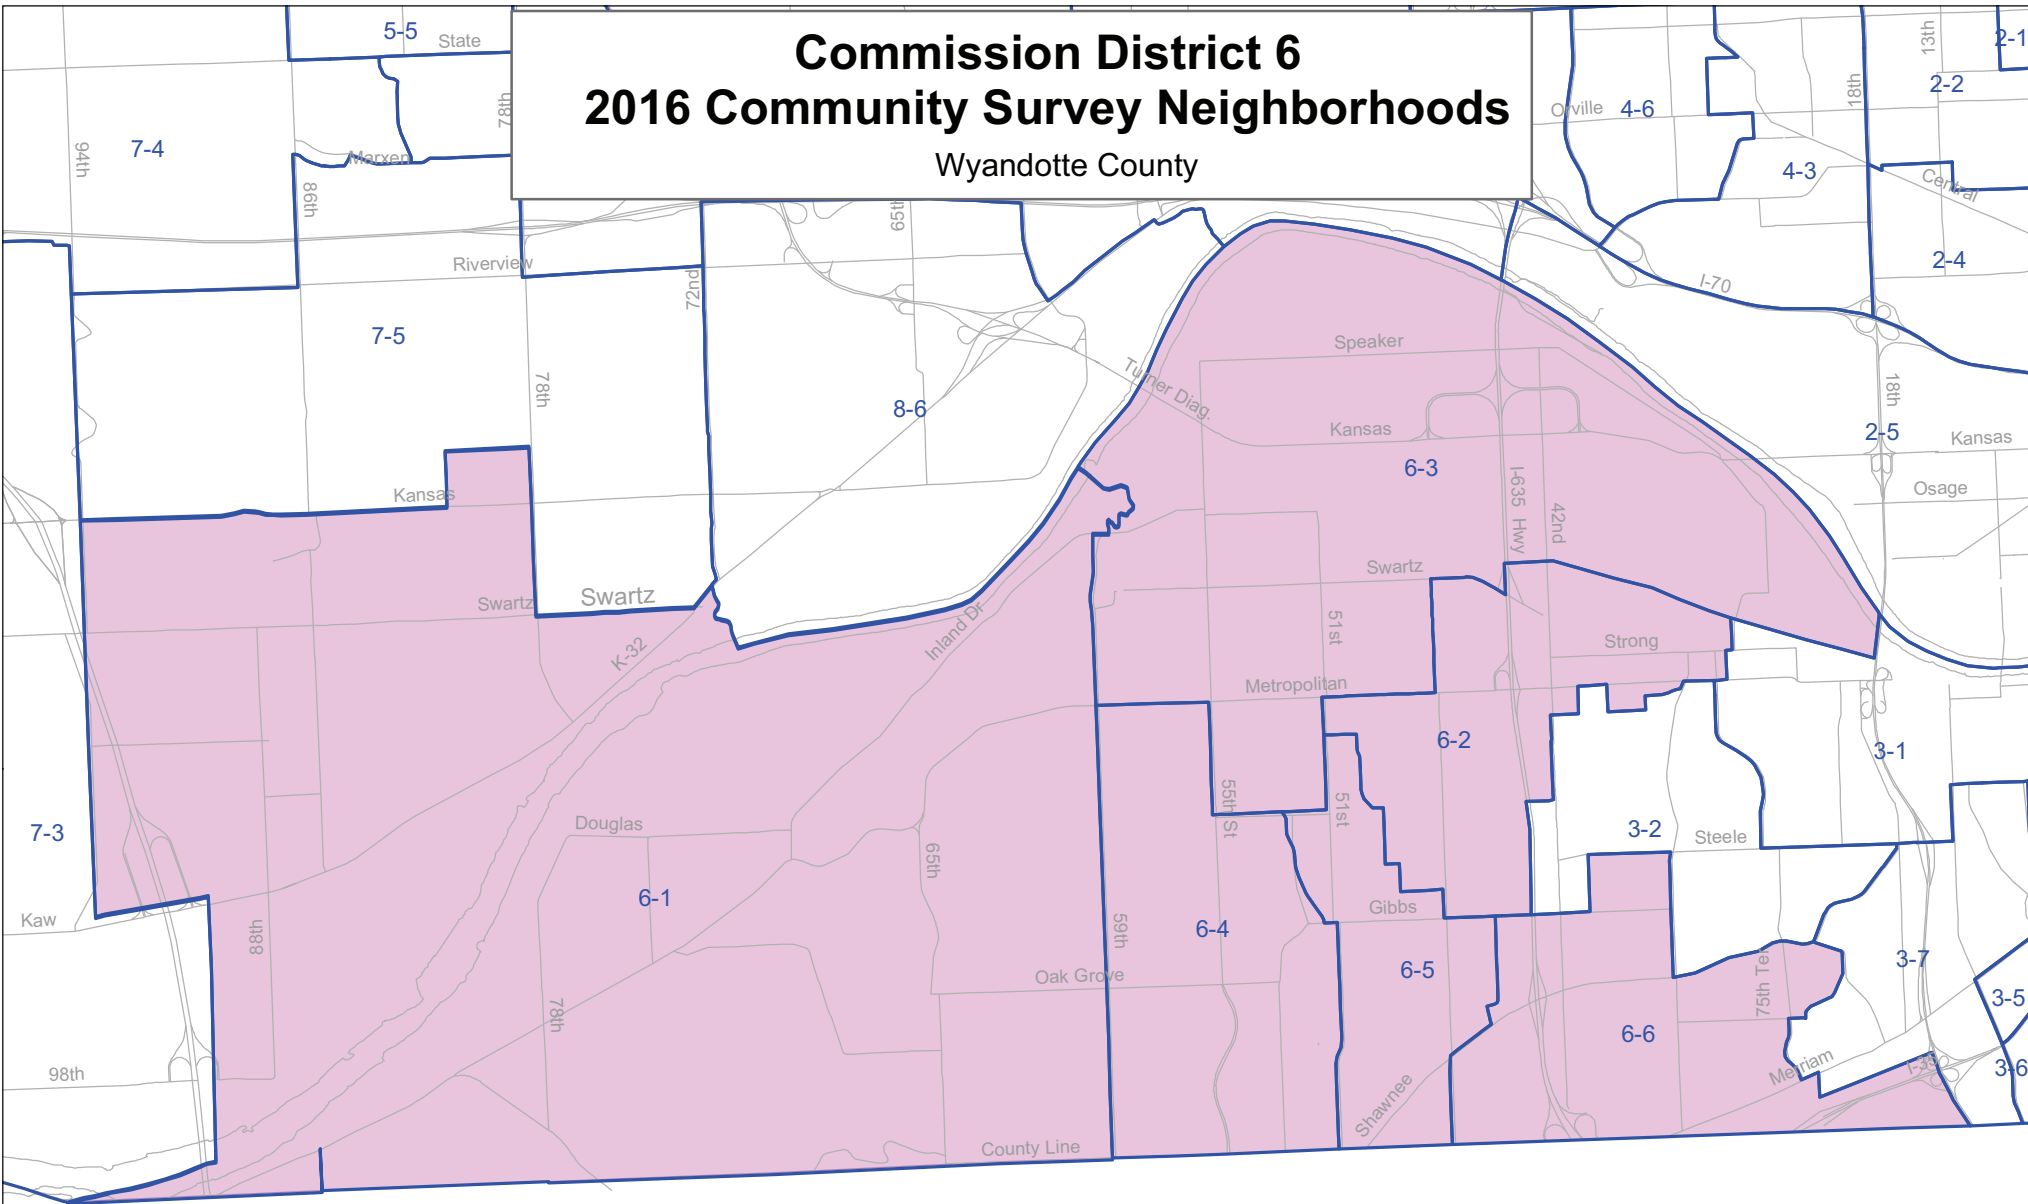

Z:\ESRI\Arcview_shp\Precints_by_CSBlk2000\Ward_Pct_2010_community_survey_2016_CD4.mxd

Commission District 5 2016 Community Survey Neighborhoods

Commission District 5

(e.g. 5-1 designates community survey neighborhood label)

Note: Survey neighborhoods are based on aggregated ward & precinct areas (2010 redistricting).

Commission District 6 2016 Community Survey Neighborhoods

Wyandotte County

Commission District 6

(e.g. 6-1 designates community survey neighborhood label)

Note: Survey neighborhoods are based on aggregated ward & precinct areas (2010 redistricting).