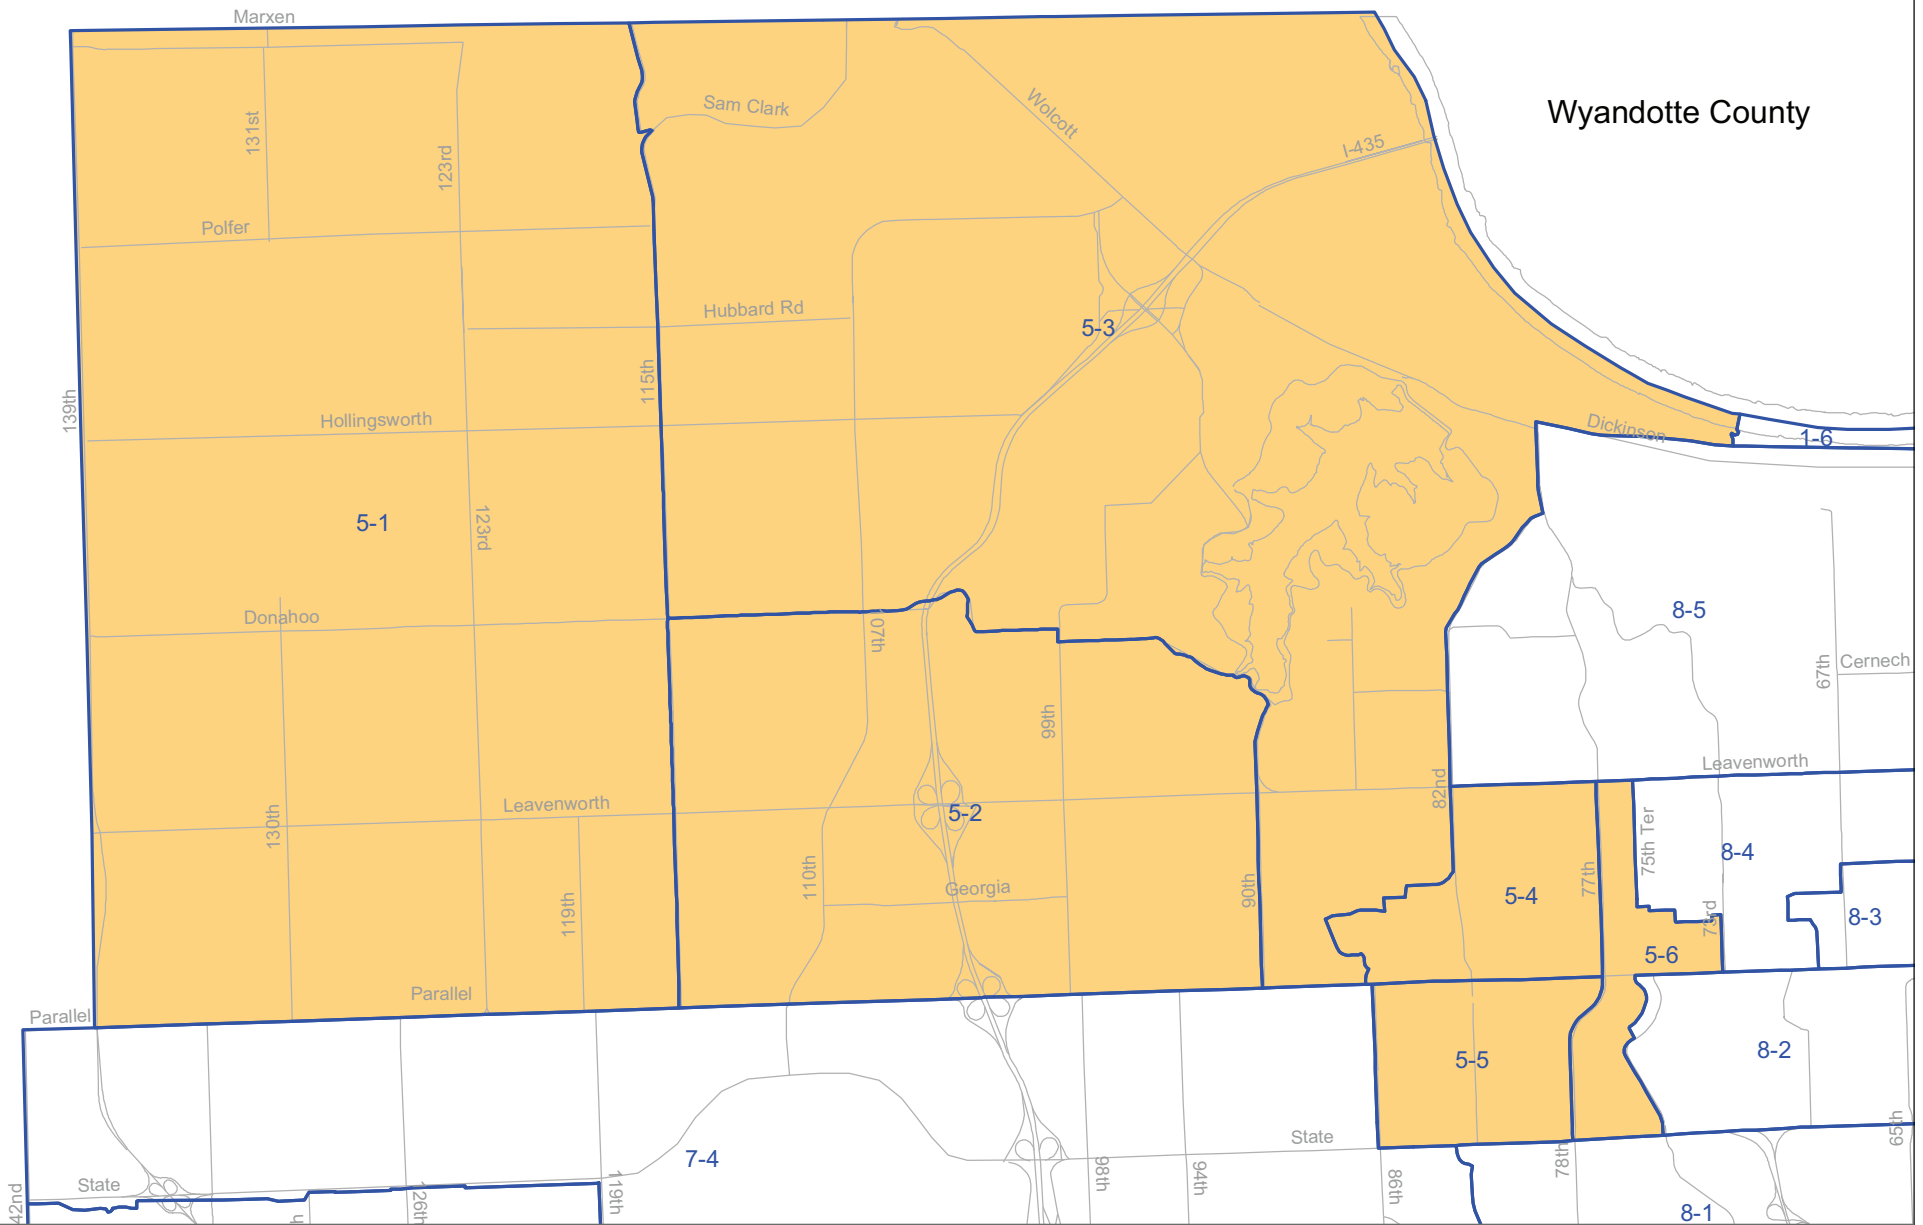

Z:\ESRI\Arcview_shp\Precints_by_CSBlk2000\Ward_Pct_2010_community_survey_2016_CD3.mxd

Commission District 4 2016 Community Survey Neighborhoods

Wyandotte County

Commission District 4

(e.g. 4-1 designates community survey neighborhood label)

Z:\ESRI\Arcview_shp\Precints_by_CSBlk2000\Ward_Pct_2010_community_survey_2016_CD4.mxd

Commission District 5 2016 Community Survey Neighborhoods

Commission District 5

(e.g. 5-1 designates community survey neighborhood label)