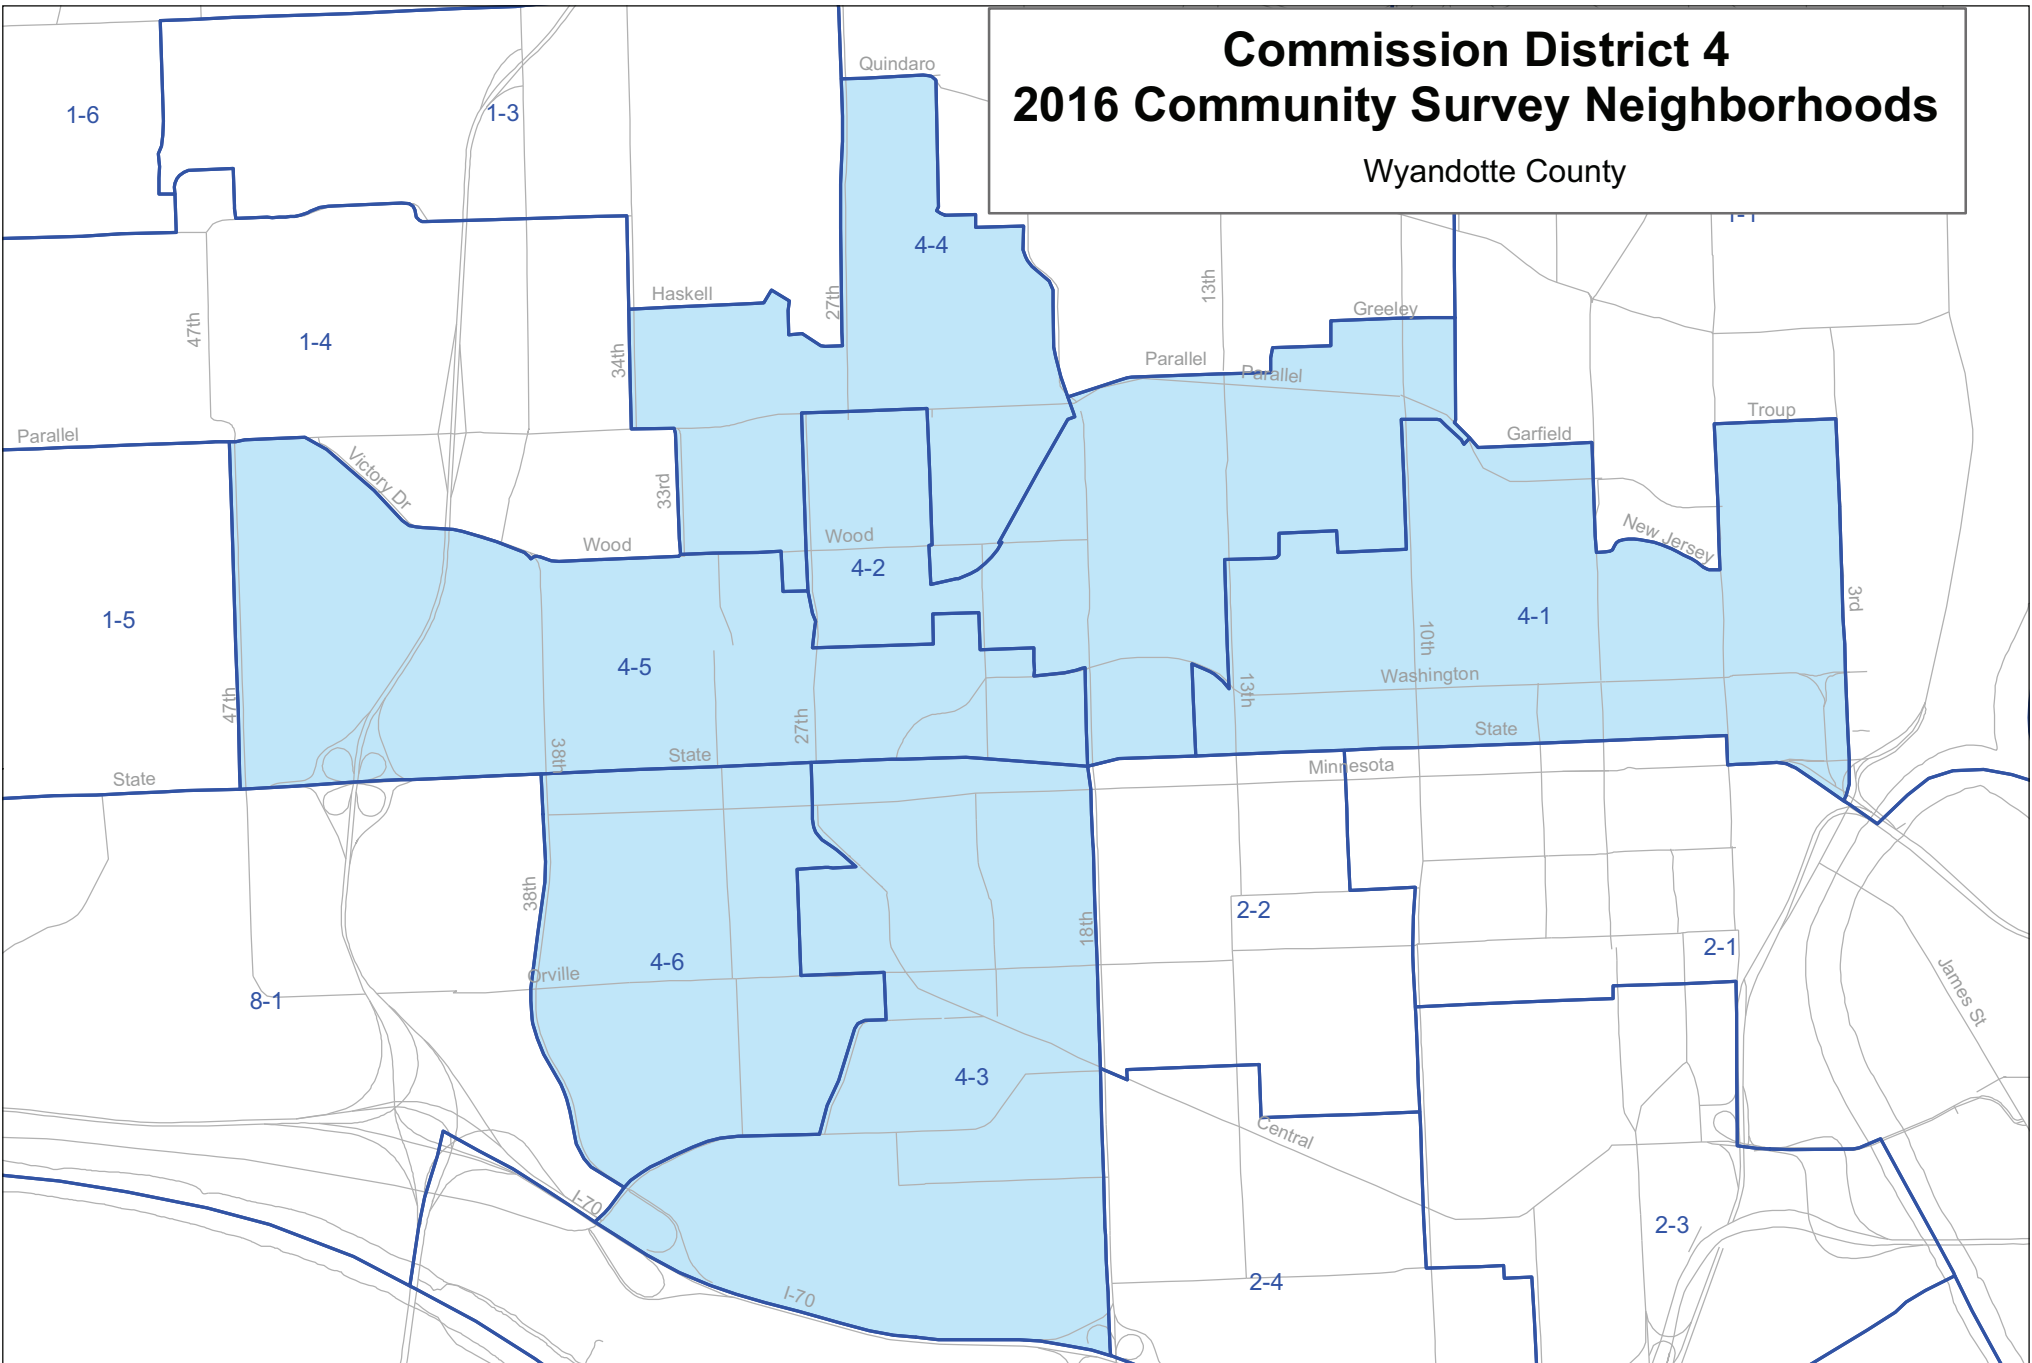

Note: Survey neighborhoods are based on aggregated ward & precinct areas (2010 redistricting).

Commission District 3 2016 Community Survey Neighborhoods

Wyandotte County

Commission District 3

(e.g. 3-1 designates community survey neighborhood label)

Note: Survey neighborhoods are based on aggregated ward & precinct areas (2010 redistricting).

Prepared by Unified Government of Wyandotte County/Kansas City, KS - Research Division; Published 6/1/2016.

Z:\ESRI\Arcview_shp\Precints_by_CSBlk2000\Ward_Pct_2010_community_survey_2016_CD3.mxd

Commission District 4 2016 Community Survey Neighborhoods

Wyandotte County

Commission District 4

(e.g. 4-1 designates community survey neighborhood label)