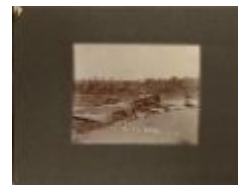

**1957.036.07**

**Print, Photographic**

House lodged on another house, Armourdale.

**1965.028.01**

**Print, Photographic**

5th St. Bridge, Armourdale. "This shows the piers of the 5th Street Bridge that went from Armourdale to KCMO"

Bridge across Kansas Ave. June 30, 1903 "This is a temporary bridge across to KCMO, part of the old one laying at the right."

**1965.028.05**

**Print, Photographic**

Missouri Pacific Coal chutes June 23, 1903 "This is what was left of the MoPRR coal chutes and the water tank is just under construction. The old one was all gone."